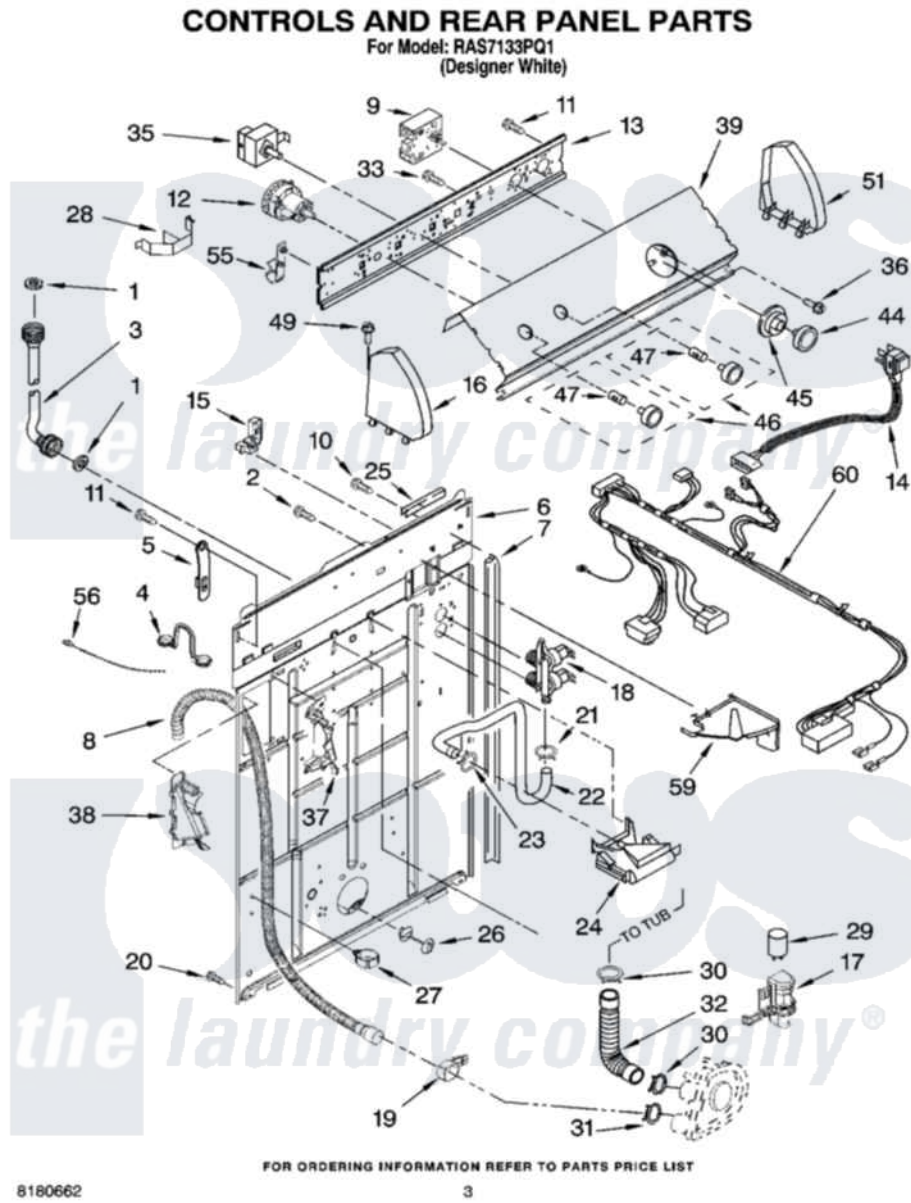

Whirlpool RAS7133PQ1 02 - CONTROLS AND REAR PANEL PARTS

Whirlpool Residential Whirlpool RAS7133PQ1 Washer Parts Parts Diagram 02 - CONTROLS AND REAR PANEL PARTS
Click on the part number to view part

Item	Original Part Number	Replaced By	Status	Part Description
1	3976300	16123		Washer Inlet-Hose Miscellaneous Parts Must be Ordered Separately.
2	9740848			Screw, Mixing Valve Mounting
3	8571377	89503		Hose-Inlet
"	8571378	89503		Hose-Inlet
4	8541672	8577378		U-Bend, Drain Hose
5	8568314			Strap, Console
6	8318015			Panel, Rear
7	62747			Pad, Rear Panel
8	8559373	W10096921		Drain Hose Assembly
9	3953935			Timer, Control
10	3351614			Screw, Gearcase Cover Mounting
11	90767			Screw, 8A X 3/8 HeX Washer Head Tapping
12	3366848	W10339229		Switch-WL
13	3948608			Bracket, Control

14	661661	285800	Cord-Power
15	3952821	285777	Relief-Str
16	8274437	279960	Endcap
17	8318046		Clip, Capacitor
18	3952164	285805	Valve-Inlet
19	8541668		Clamp, Hose
20	62863	3390631	Screw, 10-16 X 3/8
21	301958	596669	Clamp, Manifold
22	8541607	3357328	Hose, Vacuum Break
23	370450	596669	Clamp, Manifold
24	387606	3360977	Break-Vac
25	303294	3367669	Protector, Edge
26	8519200		Support, Rear Panel
27	8541667		Clamp, Hose
28	8055003		Clip, Harness And Pressure Switch
29	661606	8572717	Capacitor, Motor Start
30	3363366	616099	Clamp
31	8317496	285655	Clamp, Hose
32	3951449	285871	Hose
33	3400073		Screw, Ground
35	661612	W10168256	Switch, Water Temperature
36	3400064		Screw, Timer Mounting
37	8541669		Bucket, Drain Hose
"	BLANK	Not Available	(Left Half)
38	8541658		Bucket, Drain Hose
"	BLANK	Not Available	(Right Half)
39	3956970		Panel, Console
44	8543269		Knob, Timer
45	8557457	Not Available	Dial, Timer
46	8557459		Knob, Control
47	8536939		Clip, Knob
49	388326		Screw, 8-18 X 1.25
51	8274434	279960	Endcap
55	8317975		Restraint, Harness
56	3347868	W10339879	Tie, Cable
59	8539874		Shield, Suds
60	3957025		Harness, Wiring