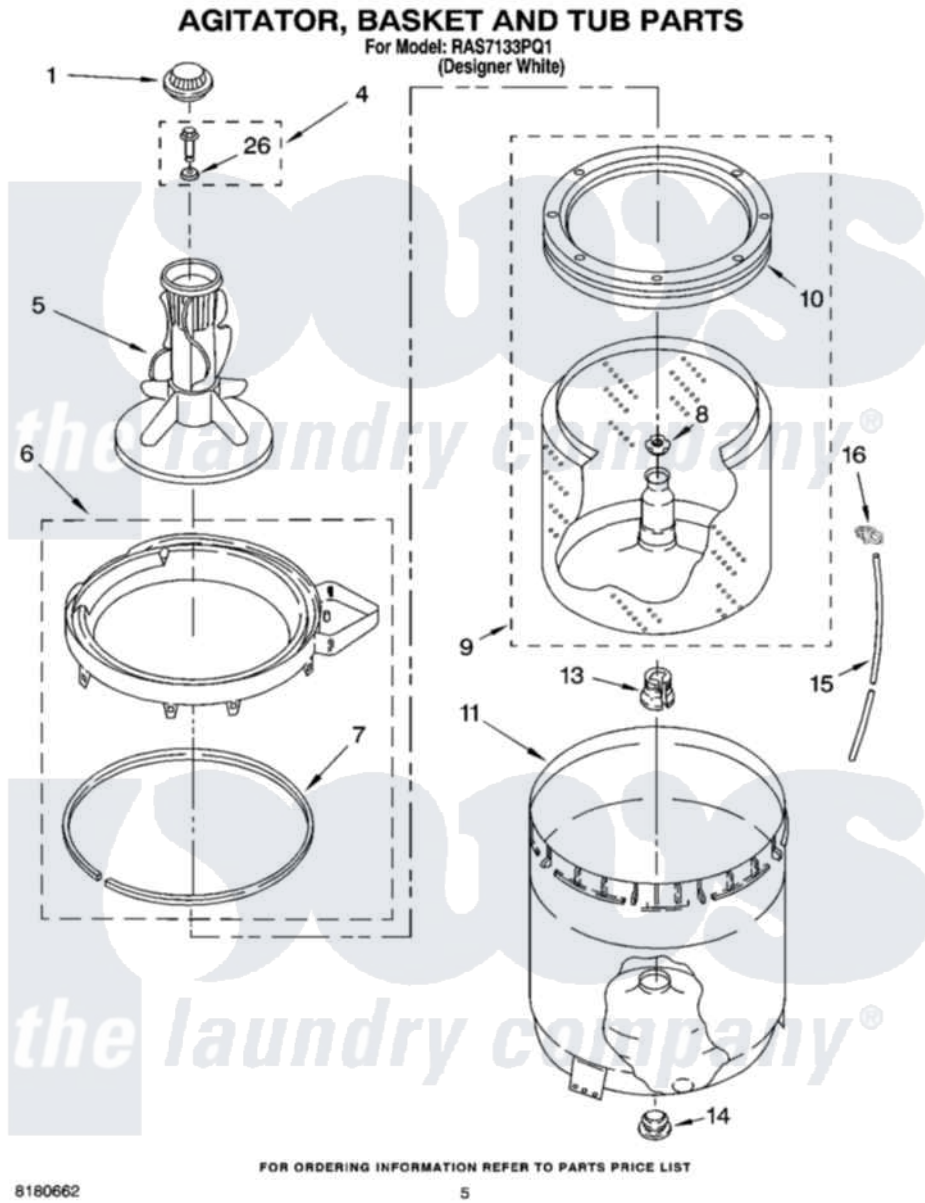

# Whirlpool RAS7133PQ1 03 - AGITATOR, BASKET AND TUB PARTS

Whirlpool [Residential Whirlpool RAS7133PQ1 Washer Parts](#) Parts Diagram 03 - AGITATOR, BASKET AND TUB PARTS

[Click on the part number to view part](#)

Item	Original Part Number	Replaced By	Status	Part Description
1	<a href="#">3355758</a>			Cap, Agitator
4	<a href="#">358237</a>			Screw And Washer
5	<a href="#">63235</a>			Agitator Assembly
6	8528150	<a href="#">W10445870</a>		Ring-Tub
7	<a href="#">3976308</a>			Gasket, Tub Ring
8	<a href="#">21366</a>			Nut, Spanner
9	8526017	<a href="#">W10389329</a>		Clothes Container, Assembly
10	8519788	<a href="#">387240</a>		Ring, Balance
11	<a href="#">63849</a>			Strain Relief, Power Cord
13	<a href="#">389140</a>			Tub Block, Basket Drive
14	<a href="#">383727</a>			Gasket, Centerpod
15	3347780	<a href="#">353244</a>		Hose, Pressure Switch
16	<a href="#">2219077</a>			Clip, Pressure Switch Hose
26	<a href="#">3949550</a>			Washer