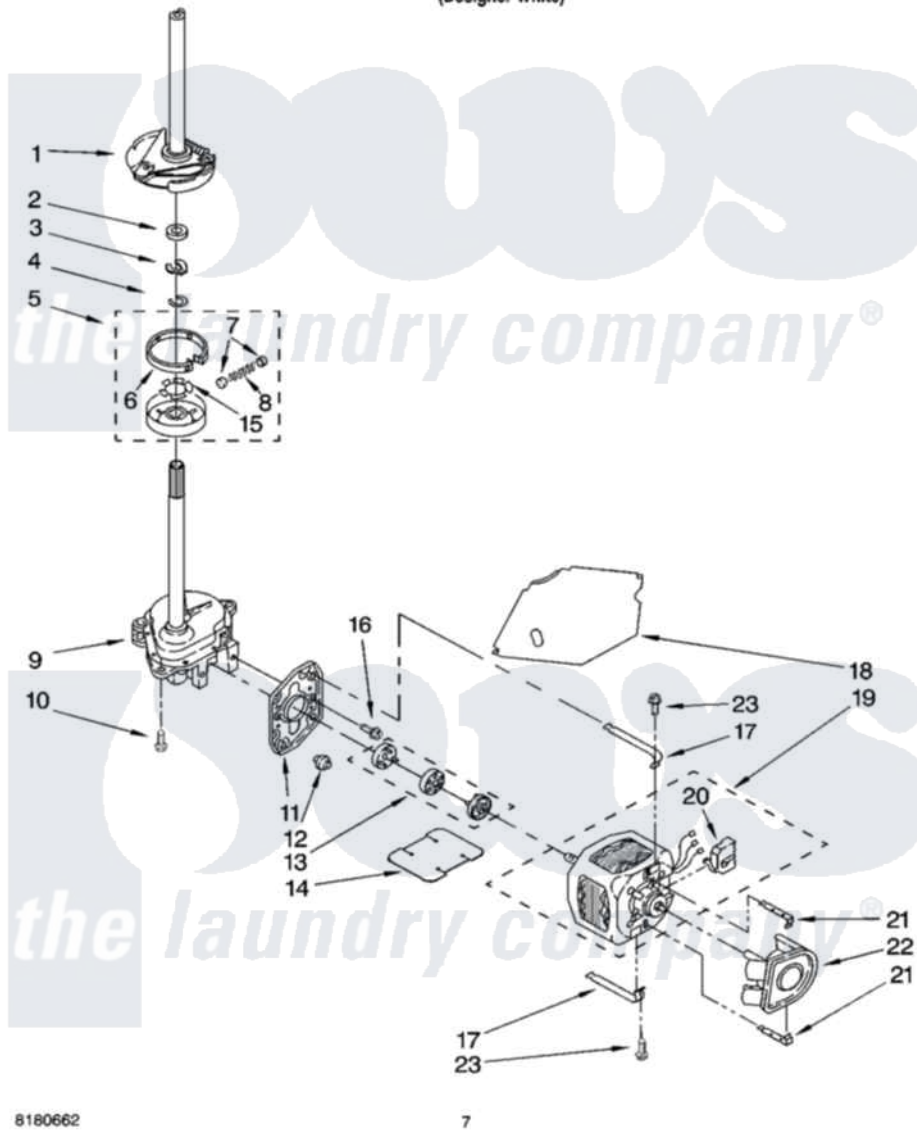

Whirlpool RAS7133PQ1 04 - BRAKE, CLUTCH, GEARCASE, MOTOR AND PUMP PARTS

BRAKE, CLUTCH, GEARCASE, MOTOR AND PUMP PARTS

For Model: RAS7133PQ1
(Designer White)

8180662

7

Whirlpool [Residential Whirlpool RAS7133PQ1 Washer Parts](#) Parts Diagram 04 - BRAKE, CLUTCH, GEARCASE, MOTOR AND PUMP PARTS
Click on the part number to view part

Item	Original Part Number	Replaced By	Status	Part Description
1	388952	285792		Basketdrive
2	63292			Washer, Spin Tube Thrust
3	62697	W10080230		Ring, Spin Tube Support
4	63283	285353		Ring
5	3951311	285785		Clutch
6	3951308	285790		Lining
7	62646			Cap, Clutch Spring
8	3946792			Spring And Damper Assembly
9	3360630	3360629		Gearcase
10	3357334	3400516		Screw Anti-Rattle
11	62611			Plate, Motor Mount To Gearcase
12	62691			Grommet, Motor
13	285753	285753A		Coupling
14	3946532			Shield, Motor

15	3355454		Clip, Main Drive
16	3400516		Screw Anti-Rattle
17	3349637	W10086010	Retainer, Motor
18	3362089		Shield, Tub To Motor
19	8528158	661600	Motor, Main Drive
20	3952056		Switch, Main Drive Motor
21	8546127		Retainer, Pump
22	3363394		Pump
23	3387485	273556	Screw, 10-16 X 5/8