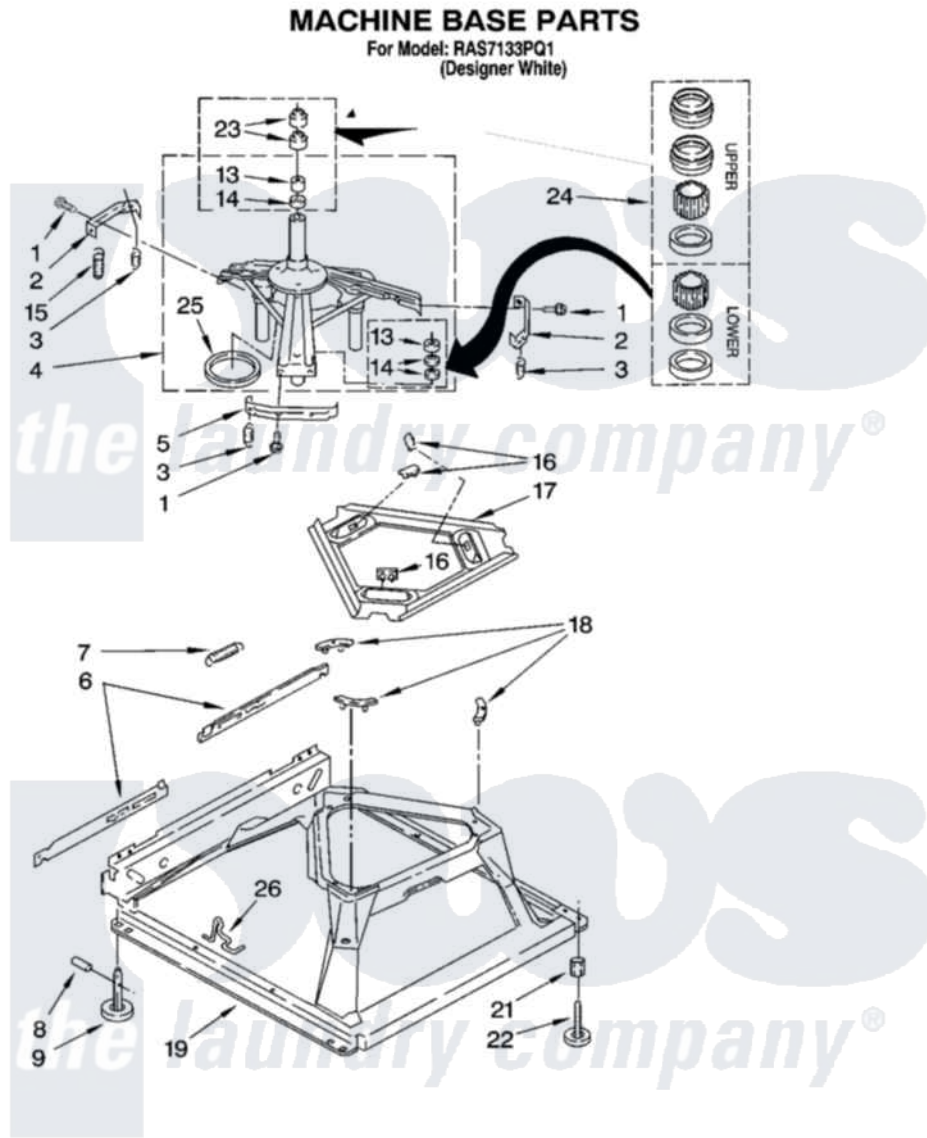

Whirlpool RAS7133PQ1 05 - MACHINE BASE PARTS

FOR ORDERING INFORMATION REFER TO PARTS PRICE LIST

8

8180662

Whirlpool Residential Whirlpool RAS7133PQ1 Washer Parts Parts Diagram 05 - MACHINE BASE PARTS
Click on the part number to view part

Item	Original Part Number	Replaced By	Status	Part Description
1	3400076			Screw, Bracket Mounting
2	64067			Bracket, Spring Outer
3	63907			Spring, Suspension
4	8575214	280184		Support
5	64065			Bracket, Spring Outer
6	63466			Link, Leveling Mechanism
7	62597	8316845		Spring
8	62837			Pin, Knurled
9	62596	285244		Feet-Leveling
13	3347047	8546455		Bearing, Centerpost
14	357409	359449		Seal, Agitator Shaft
15	8534035	285901		Spring
16	62568	285219		Pad
17	3946509			Plate, Suspension
18	3363660	285744		Pad
19	3946512	285771		Base

21	3359452		Nut, Lock
22	389102	W10001130	Foot, Leveling
23	356934	8577376	Seal, Centerpost
24	285203		Centerpost Bearing Kit
25	63134		Ring, Sound Deadening
26	63806	W10145155	Retainer, Suspension Spring