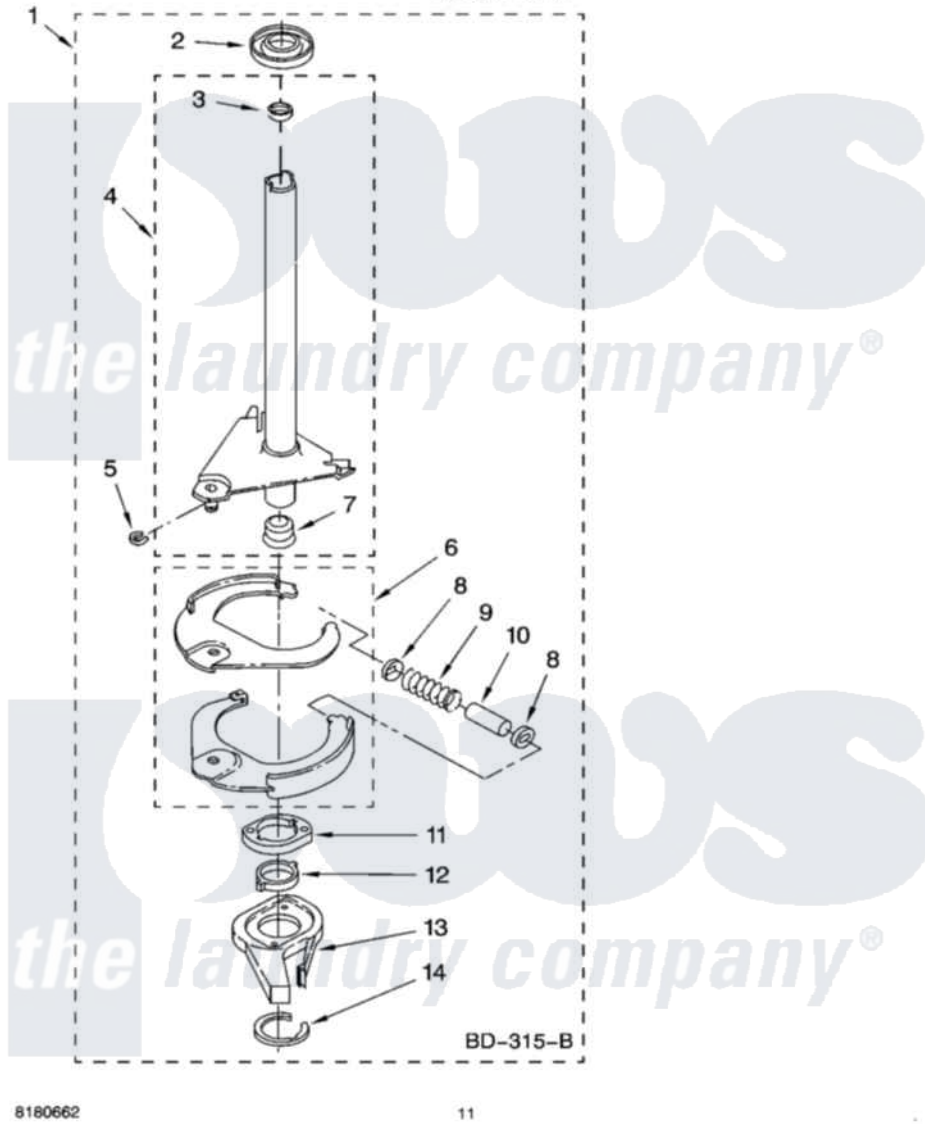

Whirlpool RAS7133PQ1 07 - BRAKE AND DRIVE TUBE PARTS

BRAKE AND DRIVE TUBE PARTS

For Model: RAS7133PQ1
(Designer White)

8180662

11

Whirlpool Residential Whirlpool RAS7133PQ1 Washer Parts Parts Diagram 07 - BRAKE AND DRIVE TUBE PARTS
Click on the part number to view part

Item	Original Part Number	Replaced By	Status	Part Description
1	388952	285792		Basketdrive
2	62658			Ring, Thrust
3	356427			Seal, Spin Pinion
4	64027	64208		Tube-Spin
5	64035	W10083190		Ring, Retaining
6	64232	285438		Shoe-Brake
7	62703	8546462		"T" Bearing, Spin Tube
8	3353956	285658		Sleeve
9	387806		Not Available	Spring, Brake
10	3355360	285658		Sleeve
11	661516	8546461		Cam, Brake Release
12	63022			Sleeve, Cam
13	64194	285790		Lining
14	90368	W10083200		Ring, Retaining
"	N/A		Not Available	FOLLOWING PARTS NOT ILLUSTRATED
"	285208			Lubricant