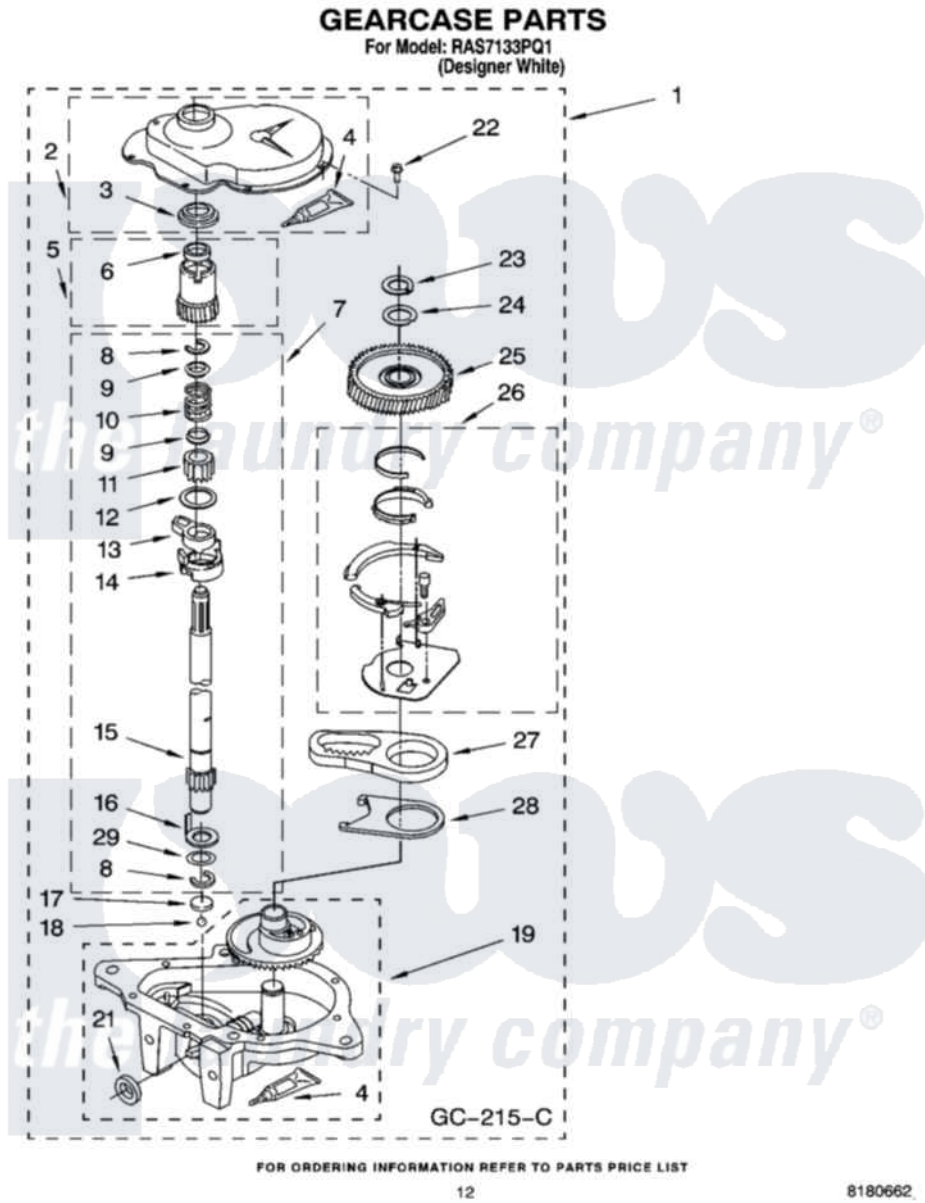

# Whirlpool RAS7133PQ1 08 - GEARCASE PARTS

12

8180662

Whirlpool [Residential Whirlpool RAS7133PQ1 Washer Parts](#) Parts Diagram 08 - GEARCASE PARTS  
Click on the part number to view part

Item	Original Part Number	Replaced By	Status	Part Description
1	3360630	<a href="#">3360629</a>		Gearcase
2	<a href="#">285202</a>			Cover, Gearcase
3	<a href="#">3349985</a>			Seal, Gearcase Cover
4	<a href="#">285195</a>			Sealer Sealer, Gasket
5	63320	<a href="#">285362</a>		Gear and Pinion
6	<a href="#">356427</a>			Seal, Spin Pinion
7	<a href="#">389387</a>			Shaft, Agitator
8	90369		Not Available	Ring, Retaining (2)
9	<a href="#">62677</a>			Retainer, Spring
10	<a href="#">62676</a>			Spring, Agitator
11	63273	<a href="#">285509</a>		Shaft, Agitator
12	<a href="#">62619</a>			Washer, Agitator Gear
13	62580	<a href="#">285206</a>		Cam-Agitator
14	62581	<a href="#">285206</a>		Cam-Agitator
15	<a href="#">285509</a>			Shaft, Agitator
16	<a href="#">62618</a>			Washer, Cam Thrust

17	16018	<a href="#">285205</a>	Bearing
18	85529	<a href="#">285205</a>	Bearing
19	389230	<a href="#">285515</a>	Gearcase
21	<a href="#">285352</a>		Seal Kit, Thrust Plug
22	<a href="#">3351614</a>		Screw, Gearcase Cover Mounting
23	3362552	<a href="#">285765</a>	Ring-Retr
24	285735	<a href="#">285766</a>	Washer Kit, Thrust
25	62570	<a href="#">285362</a>	Gear and Pinon
26	388253	<a href="#">999516</a>	Shelf-Glas
27	3349296	<a href="#">8546456</a>	Rack, Connecting
28	<a href="#">62621</a>		Actuator, Shift
29	<a href="#">388815</a>		Washer, Intermediate 1 3976263 Miscellaneous Parts Bag 2 3976300 Washer, Inlet Hose 3 3366913 Clamp, Hose