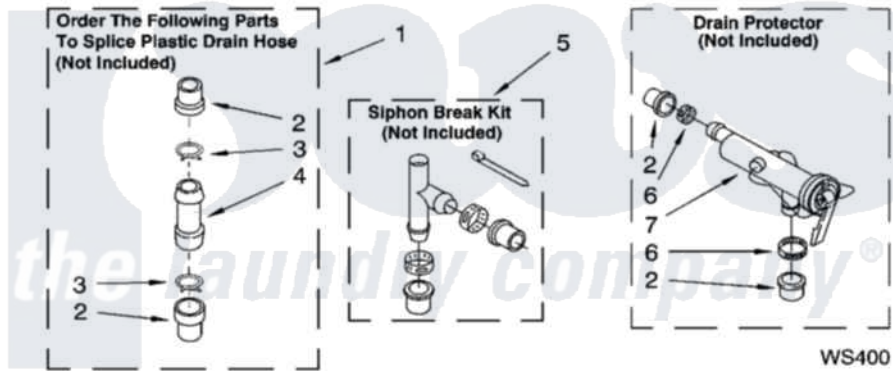

Whirlpool RAS7133PQ1 09 - WATER SYSTEM PARTS, MISCELLANEOUS PARTS, OPTIONAL PARTS (NOT INCLUDED)

WATER SYSTEM PARTS

For Model: RAS7133PQ1
(Designer White)

FOR ORDERING INFORMATION REFER TO PARTS PRICE LIST

8180662

13

Whirlpool [Residential Whirlpool RAS7133PQ1 Washer Parts](#) Parts Diagram 09 - WATER SYSTEM PARTS, MISCELLANEOUS PARTS, OPTIONAL PARTS (NOT INCLUDED)

[Click on the part number to view part](#)

Item	Original Part Number	Replaced By	Status	Part Description
1	285442			Water System Parts
2	285321			Water System Parts
3	370447	285655		Clamp, Hose
4	16272			Connector, Straight
5	285320			Water System Parts
6	65349	285655		Clamp, Hose
7	367031			Water System Parts
1	3957361			Miscellaneous Parts Bag
2	3976300	16123		Washer Inlet-Hose Miscellaneous Parts Must be Ordered Separately.
3	3359452			Nut, Lock
4	389102	W10001130		Foot, Leveling
	72017			Paint, Touch-Up
"	350938			Paint, Pressurized Spray B