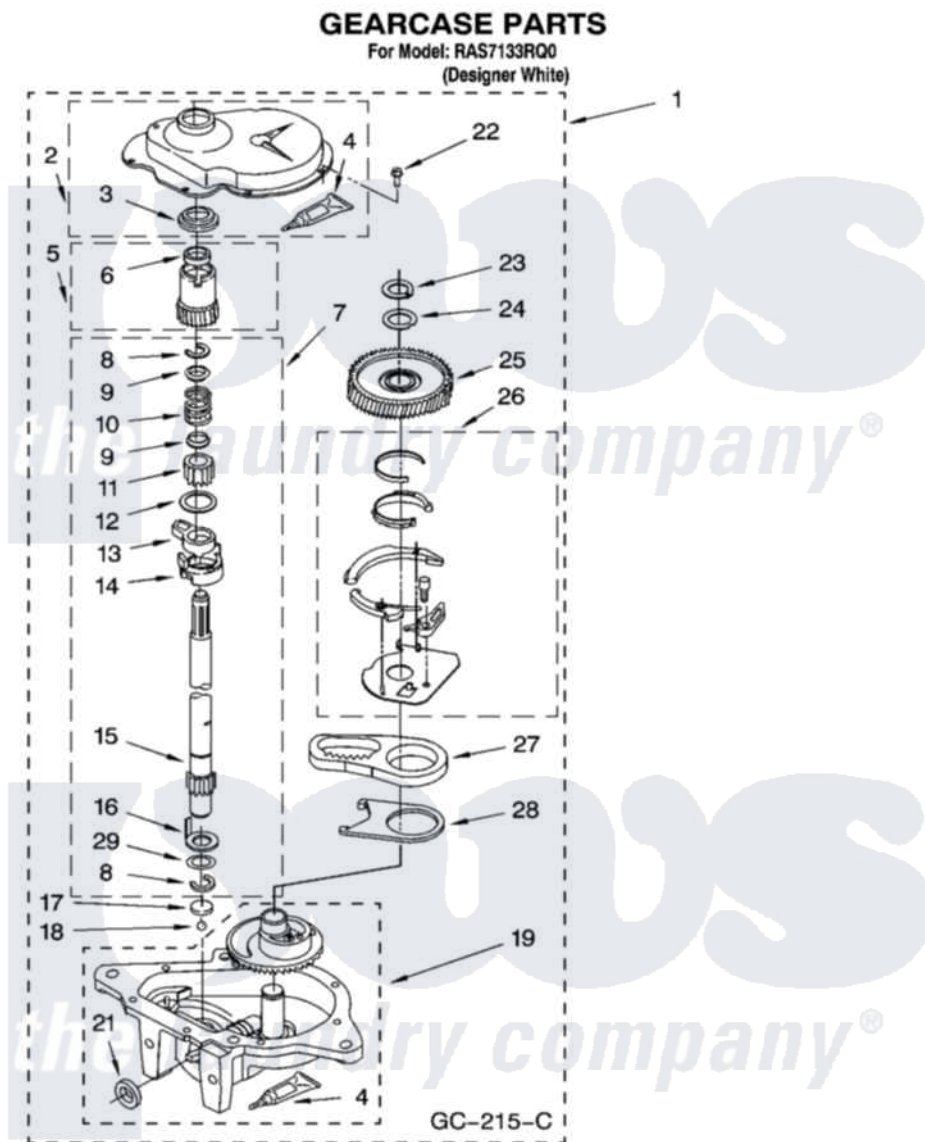

Whirlpool RAS7133RQ0 08 - GEARCASE PARTS

12

8180691

Whirlpool [Residential Whirlpool RAS7133RQ0 Washer Parts](#) Parts Diagram 08 - GEARCASE PARTS
Click on the part number to view part

Item	Original Part Number	Replaced By	Status	Part Description
1	3360630	3360629		Gearcase
2	285202			Cover, Gearcase
3	3349985			Seal, Gearcase Cover
4	285195			Sealer Sealer, Gasket
5	63320	285362		Gear and Pinion
6	356427			Seal, Spin Pinion
7	389387			Shaft, Agitator
8	90369		Not Available	Ring, Retaining (2)
9	62677			Retainer, Spring
10	62676			Spring, Agitator
11	63273	285509		Shaft, Agitator
12	62619			Washer, Agitator Gear
13	62580	285206		Cam-Agitator
14	62581	285206		Cam-Agitator
15	285509			Shaft, Agitator
16	62618			Washer, Cam Thrust

17	16018	285205	Bearing
18	85529	285205	Bearing
19	389230	285515	Gearcase
21	285352		Seal Kit, Thrust Plug
22	3351614		Screw, Gearcase Cover Mounting
23	3362552	285765	Ring-Retr
24	285735	285766	Washer Kit, Thrust
25	62570	285362	Gear and Pinon
26	388253	999516	Shelf-Glas
27	3349296	8546456	Rack, Connecting
28	62621		Actuator, Shift
29	388815		Washer, Intermediate 1 3976263 Miscellaneous Parts Bag 2 3976300 Washer, Inlet Hose 3 3366913 Clamp, Hose