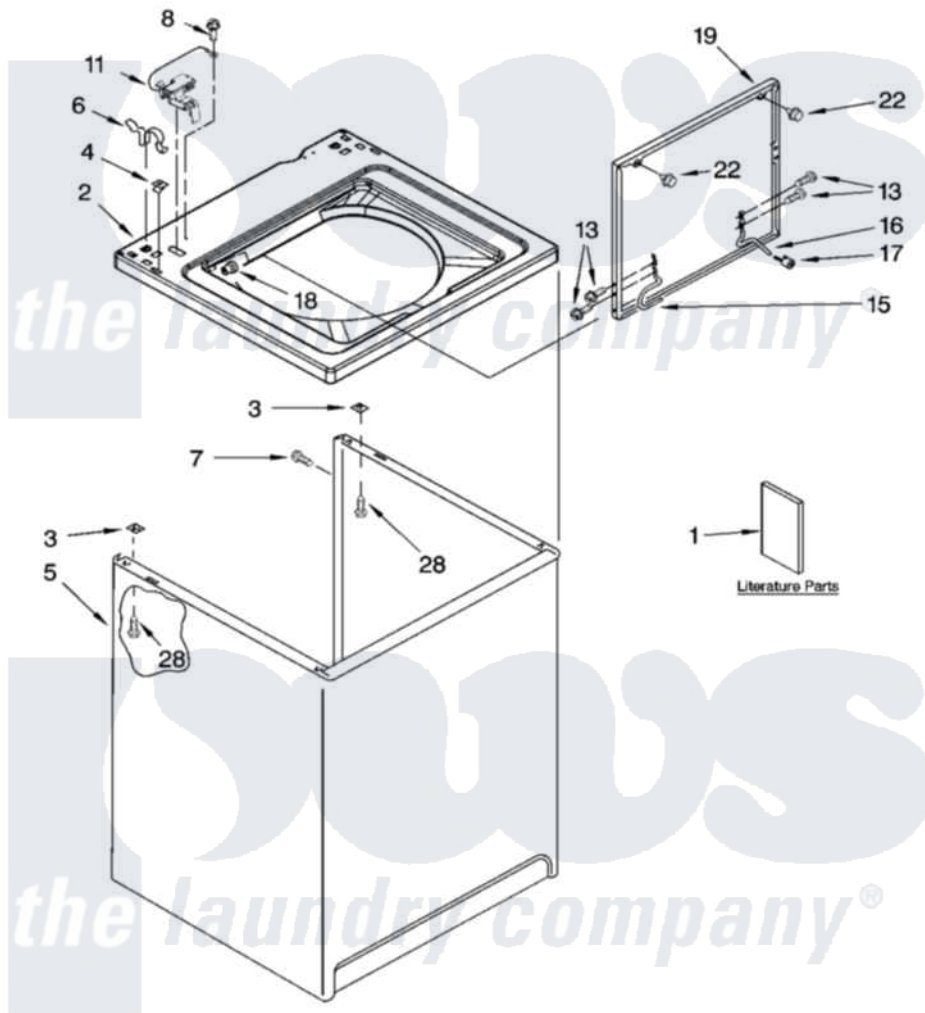

Whirlpool RAS7133RQ3 01 - TOP AND CABINET PARTS

TOP AND CABINET PARTS

For Model: RAS7133RQ3
(Designer White)

AUTOMATIC
WASHER

10-05 Litho in U.S.A. (drd)

1

Part No. 8180832

Whirlpool Residential Whirlpool RAS7133RQ3 Washer Parts Parts Diagram 01 - TOP AND CABINET PARTS
Click on the part number to view part

Item	Original Part Number	Replaced By	Status	Part Description
1	3956025		Not Available	Installation Instructions
"	3955913		Not Available	Feature Sheet
"	3955872		Not Available	Use & Care Guide
"	3957356		Not Available	Energy Guide
"	8576477		Not Available	Wiring Diagram
2	8318068			Top
3	62750			Spacer, Cabinet To Top (4)
4	357213			Nut, Push-In
5	63424			Cabinet
6	62780			Clip, Top And Cabinet And Rear Panel
7	3357011	308685		Side Trim)
8	3351614			Screw, Gearcase Cover Mounting
11	8318084			Switch, Lid
13	3351355	W10119828		Screw, Lid Hinge Mounting
15	8318088			Hinge, Lid

16	54583		Hinge, Lid
17	19119		Bumper, Lid Hinge
18	21258		Bearing, Lid Hinge
19	8542382	W1019385Z	Lid
22	9724509		Bumper, Lid
28	3390631		Screw, 10-16 X 3/8