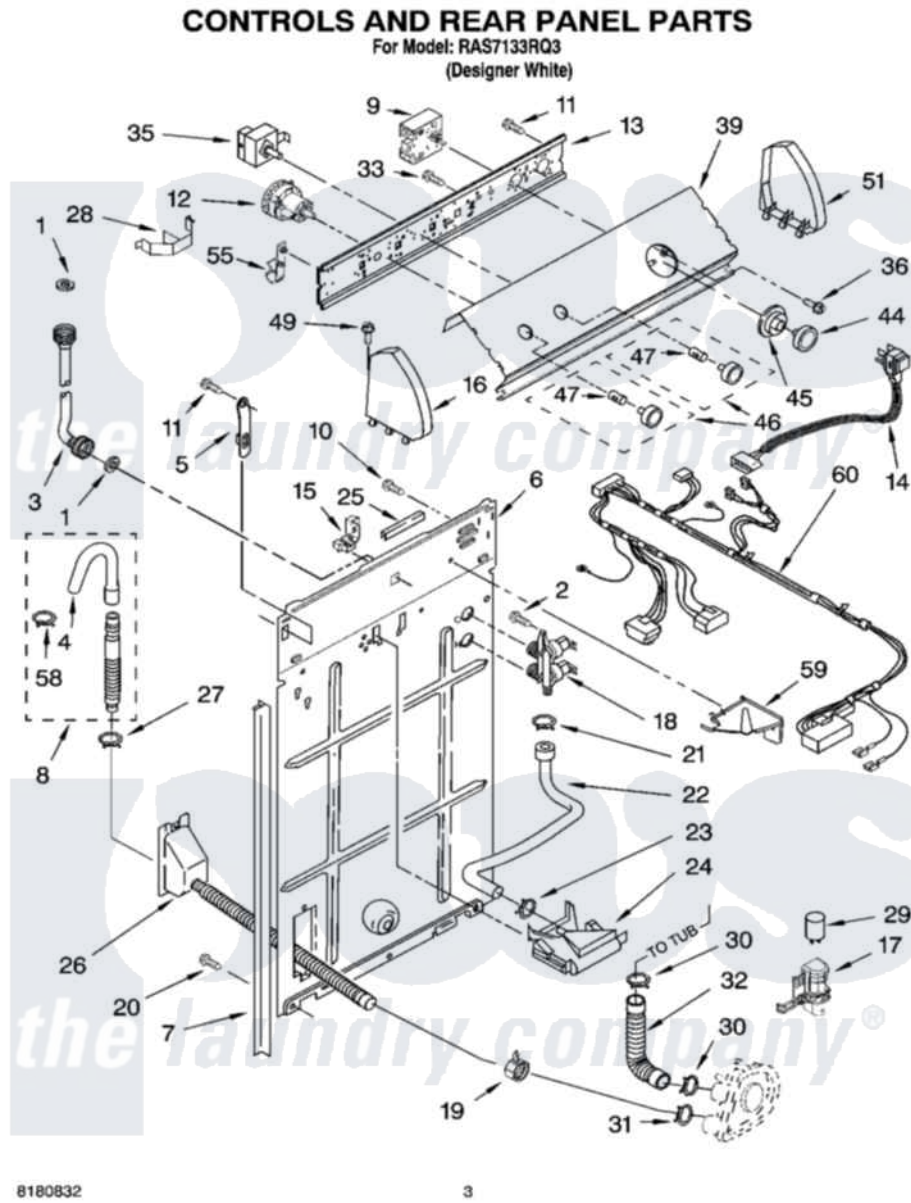

Whirlpool RAS7133RQ3 02 - CONTROLS AND REAR PANEL PARTS

Whirlpool Residential Whirlpool RAS7133RQ3 Washer Parts Parts Diagram 02 - CONTROLS AND REAR PANEL PARTS
Click on the part number to view part

Item	Original Part Number	Replaced By	Status	Part Description
1	3976300	16123		Washer Inlet-Hose Miscellaneous Parts Must be Ordered Separately.
2	9740848			Screw, Mixing Valve Mounting
3	8571377	89503		Hose-Inlet
"	8571378	89503		Hose-Inlet
4	3357027			Nozzle, Hose Drain
5	8568314			Strap, Console
6	3357978			Panel, Rear
7	62747			Pad, Rear Panel
8	3951609	285664		Hose
"	661577	285666		Hose
"	3357090	285702		Hose
9	8566141			Timer, Control
10	3351614			Screw, Gearcase Cover Mounting
11	90767			Screw, 8A X 3/8 HeX Washer Head Tapping