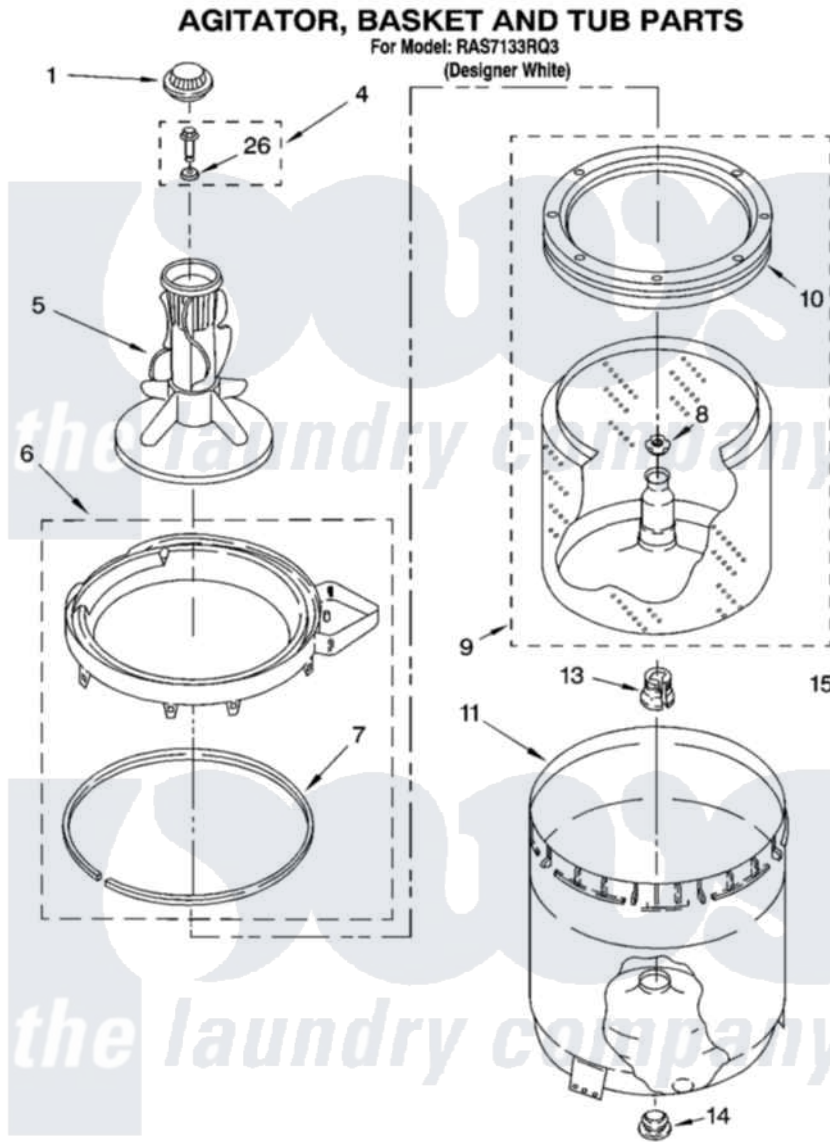

# Whirlpool RAS7133RQ3 03 - AGITATOR, BASKET AND TUB PARTS

8180832

5

Whirlpool [Residential Whirlpool RAS7133RQ3 Washer Parts](#) Parts Diagram 03 - AGITATOR, BASKET AND TUB PARTS

[Click on the part number to view part](#)

| Item | Original Part Number    | Replaced By               | Status | Part Description            |
|------|-------------------------|---------------------------|--------|-----------------------------|
| 1    | <a href="#">3355758</a> |                           |        | Cap, Agitator               |
| 4    | <a href="#">358237</a>  |                           |        | Screw And Washer            |
| 5    | <a href="#">63235</a>   |                           |        | Agitator Assembly           |
| 6    | 8528150                 | <a href="#">W10445870</a> |        | Ring-Tub                    |
| 7    | <a href="#">3976308</a> |                           |        | Gasket, Tub Ring            |
| 8    | <a href="#">21366</a>   |                           |        | Nut, Spanner                |
| 9    | 8526017                 | <a href="#">W10389329</a> |        | Clothes Container, Assembly |
| 10   | 8519788                 | <a href="#">387240</a>    |        | Ring, Balance               |
| 11   | <a href="#">63849</a>   |                           |        | Strain Relief, Power Cord   |
| 13   | <a href="#">389140</a>  |                           |        | Tub Block, Basket Drive     |
| 14   | <a href="#">383727</a>  |                           |        | Gasket, Centerpod           |
| 15   | 3347780                 | <a href="#">353244</a>    |        | Hose, Pressure Switch       |
| 16   | <a href="#">2219077</a> |                           |        | Clip, Pressure Switch Hose  |
| 26   | <a href="#">3949550</a> |                           |        | Washer                      |