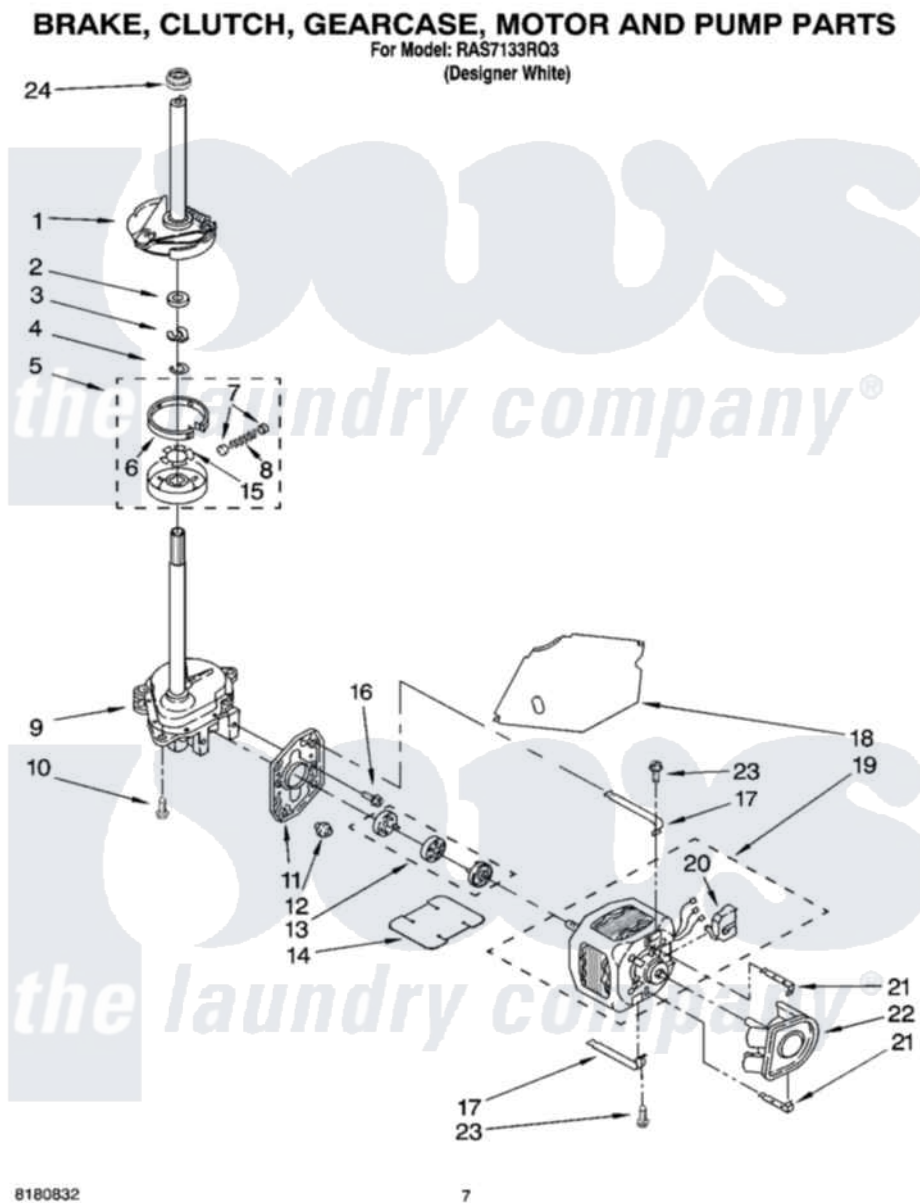

# Whirlpool RAS7133RQ3 04 - BRAKE, CLUTCH, GEARCASE, MOTOR AND PUMP PARTS

Whirlpool [Residential Whirlpool RAS7133RQ3 Washer Parts](#) Parts Diagram 04 - BRAKE, CLUTCH, GEARCASE, MOTOR AND PUMP PARTS  
Click on the part number to view part

Item	Original Part Number	Replaced By	Status	Part Description
1	388952	<a href="#">285792</a>		Basketdrive
2	<a href="#">63292</a>			Washer, Spin Tube Thrust
3	62697	<a href="#">W10080230</a>		Ring, Spin Tube Support
4	63283	<a href="#">285353</a>		Ring
5	3951311	<a href="#">285785</a>		Clutch
6	3951308	<a href="#">285790</a>		Lining
7	<a href="#">62646</a>			Cap, Clutch Spring
8	<a href="#">3946792</a>			Spring And Damper Assembly
9	3360630	<a href="#">3360629</a>		Gearcase
10	3357334	<a href="#">3400516</a>		Screw Anti-Rattle
11	<a href="#">62611</a>			Plate, Motor Mount To Gearcase
12	<a href="#">62691</a>			Grommet, Motor
13	285753	<a href="#">285753A</a>		Coupling
14	<a href="#">3946532</a>			Shield, Motor

15	<a href="#">3355454</a>		Clip, Main Drive
16	<a href="#">3400516</a>		Screw Anti-Rattle
17	3349637	<a href="#">W10086010</a>	Retainer, Motor
18	<a href="#">3362089</a>		Shield, Tub To Motor
19	8528158	<a href="#">661600</a>	Motor, Main Drive
20	<a href="#">3952056</a>		Switch, Main Drive Motor
21	<a href="#">8546127</a>		Retainer, Pump
22	<a href="#">3363394</a>		Pump
23	3387485	<a href="#">273556</a>	Screw, 10-16 X 5/8
24	<a href="#">8577374</a>		Seal, Centerpost