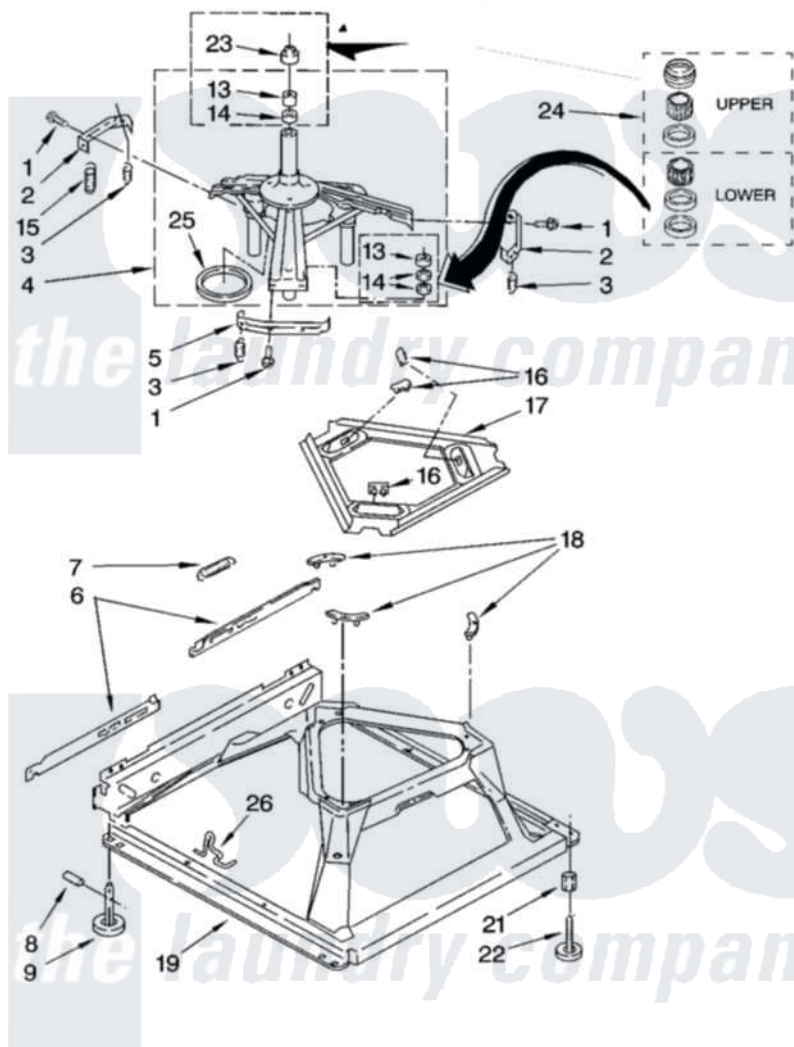

Whirlpool RAS7133RQ3 05 - MACHINE BASE PARTS

MACHINE BASE PARTS

For Model: RAS7133RQ3
(Designer White)

8

8180832

Whirlpool Residential Whirlpool RAS7133RQ3 Washer Parts Parts Diagram 05 - MACHINE BASE PARTS

[Click on the part number to view part](#)

Item	Original Part Number	Replaced By	Status	Part Description
1	3400076			Screw, Bracket Mounting
2	64067			Bracket, Spring Outer
3	63907			Spring, Suspension
4	8575214	280184		Support
5	64065			Bracket, Spring Outer
6	63466			Link, Leveling Mechanism
7	62597	8316845		Spring
8	62837			Pin, Knurled
9	62596	285244		Feet-Leveling
13	3347047	8546455		Bearing, Centerpost
14	357409	359449		Seal, Agitator Shaft
15	8534035	285901		Spring
16	62568	285219		Pad
17	3946509			Plate, Suspension
18	3363660	285744		Pad
19	3946512	285771		Base

21	3359452		Nut, Lock
22	389102	W10001130	Foot, Leveling
23	8577376		Seal, Centerpost
24	285203		Centerpost Bearing Kit
25	63134		Ring, Sound Deadening
26	63806	W10145155	Retainer, Suspension Spring