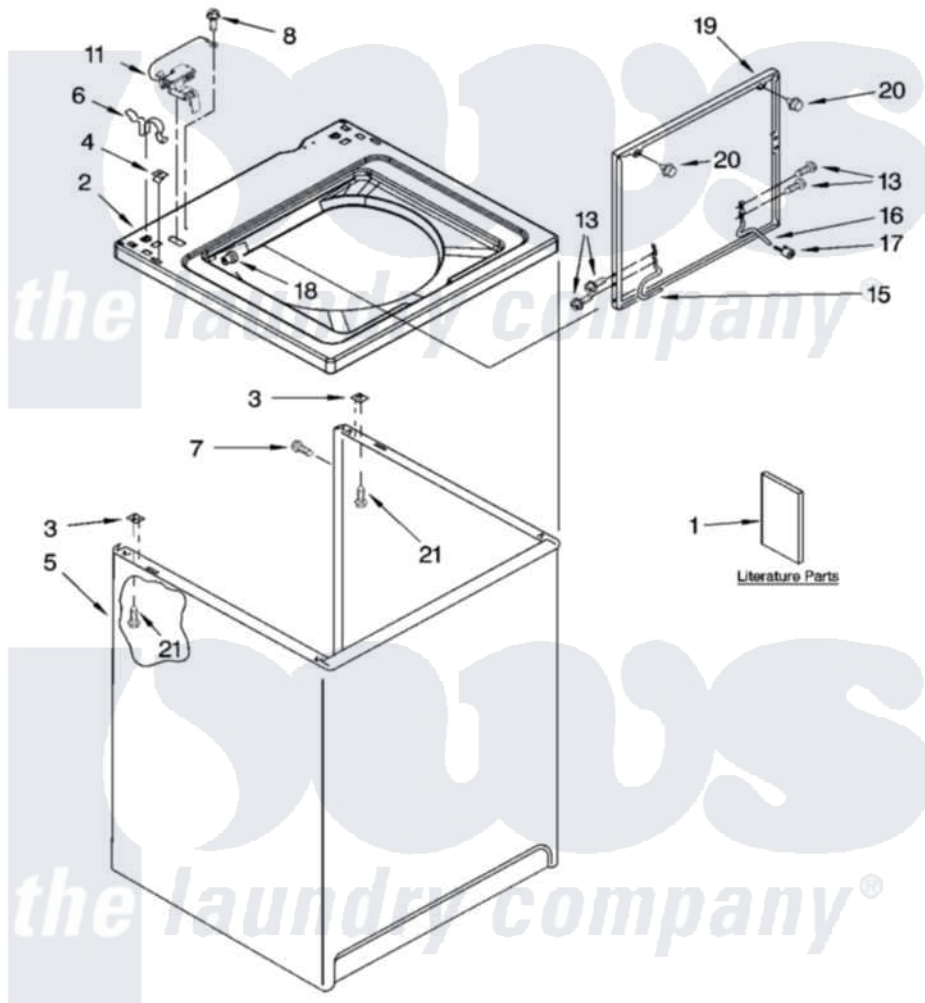

# Whirlpool RAS7133RQ4 01 - TOP AND CABINET PARTS

## TOP AND CABINET PARTS

For Model: RAS7133RQ4  
(Designer White)

AUTOMATIC  
WASHER

11-05 Litho in U.S.A. (drd)

1

Part No. 8180968 Rev. A

[Whirlpool Residential Whirlpool RAS7133RQ4 Washer Parts](#) Parts Diagram 01 - TOP AND CABINET PARTS

[Click on the part number to view part](#)

Item	Original Part Number	Replaced By	Status	Part Description
1	3958075		Not Available	Installation Instructions
"	3955913		Not Available	Feature Sheet
"	8578234		Not Available	Use & Care Guide
"	3957356		Not Available	Energy Guide
"	8576477		Not Available	Wiring Diagram
2	<a href="#">8318068</a>			Top
3	62750			Spacer, Cabinet To Top (4)
4	<a href="#">357213</a>			Nut, Push-In
5	<a href="#">63424</a>			Cabinet
6	<a href="#">62780</a>			Clip, Top And Cabinet And Rear Panel
7	3357011	<a href="#">308685</a>		Side Trim )
8	<a href="#">3351614</a>			Screw, Gearcase Cover Mounting
11	<a href="#">8318084</a>			Switch, Lid
13	3351355	<a href="#">W10119828</a>		Screw, Lid Hinge Mounting
15	<a href="#">8318088</a>			Hinge, Lid

16	<a href="#">54583</a>		Hinge, Lid
17	<a href="#">19119</a>		Bumper, Lid Hinge
18	<a href="#">21258</a>		Bearing, Lid Hinge
19	8542382	<a href="#">W1019385Z</a>	Lid
20	<a href="#">9724509</a>		Bumper, Lid
21	<a href="#">3390631</a>		Screw, 10-16 X 3/8