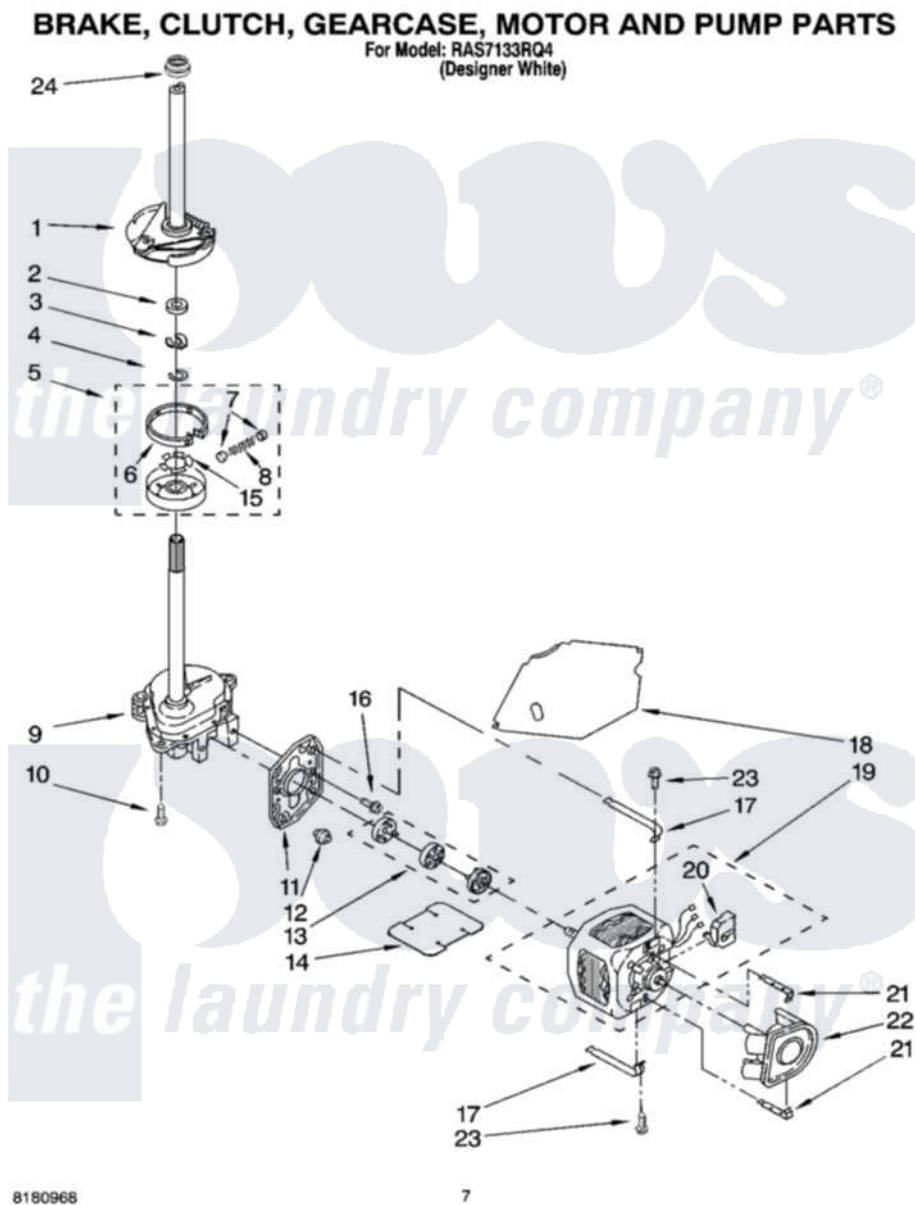

Whirlpool RAS7133RQ4 04 - BRAKE, CLUTCH, GEARCASE, MOTOR AND PUMP PARTS

Whirlpool [Residential Whirlpool RAS7133RQ4 Washer Parts](#) Parts Diagram 04 - BRAKE, CLUTCH, GEARCASE, MOTOR AND PUMP PARTS
Click on the part number to view part

Item	Original Part Number	Replaced By	Status	Part Description
1	388952	285792		Basketdrive
2	63292			Washer, Spin Tube Thrust
3	62697	W10080230		Ring, Spin Tube Support
4	63283	285353		Ring
5	3951311	285785		Clutch
6	3951308	285790		Lining
7	62646			Cap, Clutch Spring
8	3946792			Spring And Damper Assembly
9	3360630	3360629		Gearcase
10	3357334	3400516		Screw Anti-Rattle
11	62611			Plate, Motor Mount To Gearcase
12	62691			Grommet, Motor
13	285753	285753A		Coupling
14	3946532			Shield, Motor

15	3355454		Clip, Main Drive
16	3400516		Screw Anti-Rattle
17	3349637	W10086010	Retainer, Motor
18	3362089		Shield, Tub To Motor
19	8528158	661600	Motor, Main Drive
20	3952056		Switch, Main Drive Motor
21	8546127		Retainer, Pump
22	3363394		Pump
23	3387485	273556	Screw, 10-16 X 5/8
24	8577374		Seal, Centerpost