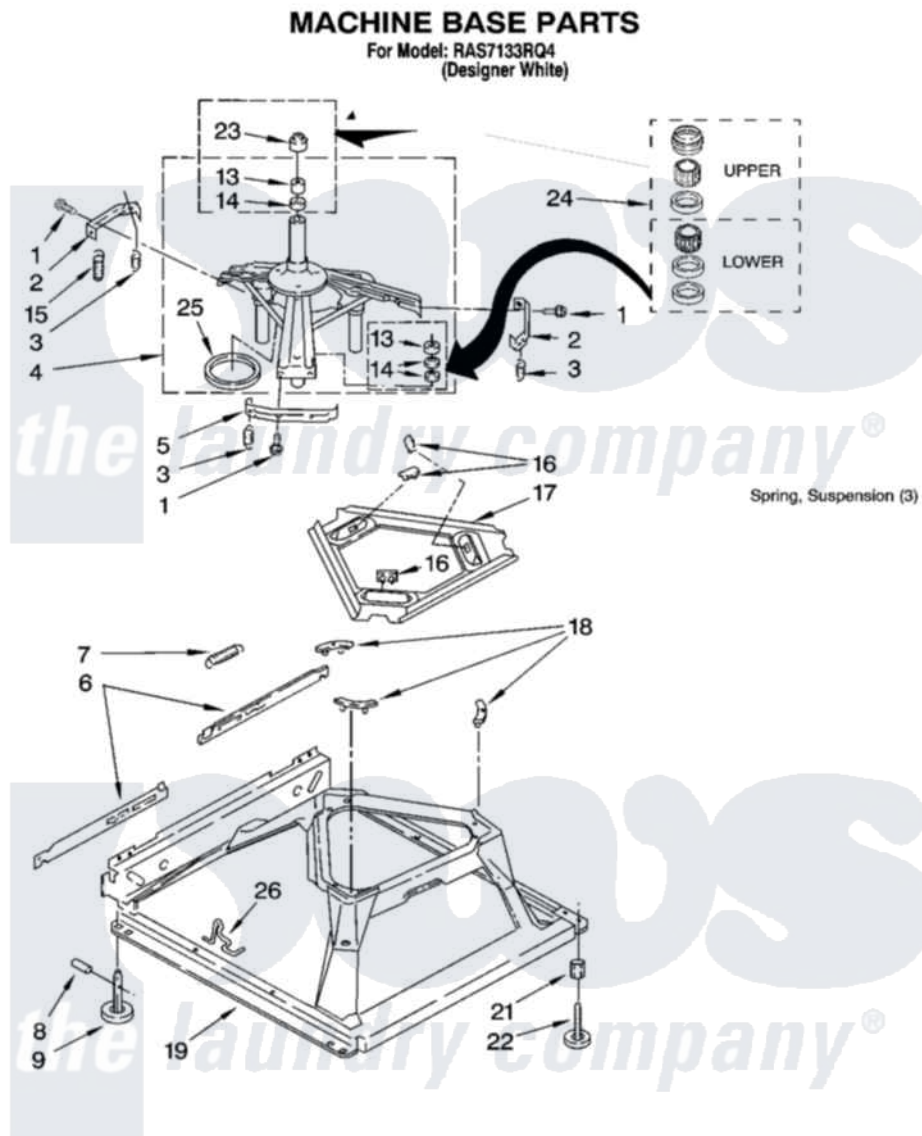

# Whirlpool RAS7133RQ4 05 - MACHINE BASE PARTS

8

8180968

Whirlpool Residential Whirlpool RAS7133RQ4 Washer Parts Parts Diagram 05 - MACHINE BASE PARTS  
Click on the part number to view part

Item	Original Part Number	Replaced By	Status	Part Description
1	<a href="#">3400076</a>			Screw, Bracket Mounting
2	<a href="#">64067</a>			Bracket, Spring Outer
3	<a href="#">63907</a>			Spring, Suspension
4	8575214	<a href="#">280184</a>		Support
5	<a href="#">64065</a>			Bracket, Spring Outer
6	<a href="#">63466</a>			Link, Leveling Mechanism
7	62597	<a href="#">8316845</a>		Spring
8	<a href="#">62837</a>			Pin, Knurled
9	62596	<a href="#">285244</a>		Feet-Leveling
13	<a href="#">8546455</a>			Bearing, Centerpost
14	357409	<a href="#">359449</a>		Seal, Agitator Shaft
15	8534035	<a href="#">285901</a>		Spring
16	62568	<a href="#">285219</a>		Pad
17	<a href="#">3946509</a>			Plate, Suspension
18	3363660	<a href="#">285744</a>		Pad
19	3946512	<a href="#">285771</a>		Base

21	<a href="#">3359452</a>		Nut, Lock
22	389102	<a href="#">W10001130</a>	Foot, Leveling
23	<a href="#">8577376</a>		Seal, Centerpost
24	<a href="#">285203</a>		Centerpost Bearing Kit
25	<a href="#">63134</a>		Ring, Sound Deadening
26	63806	<a href="#">W10145155</a>	Retainer, Suspension Spring