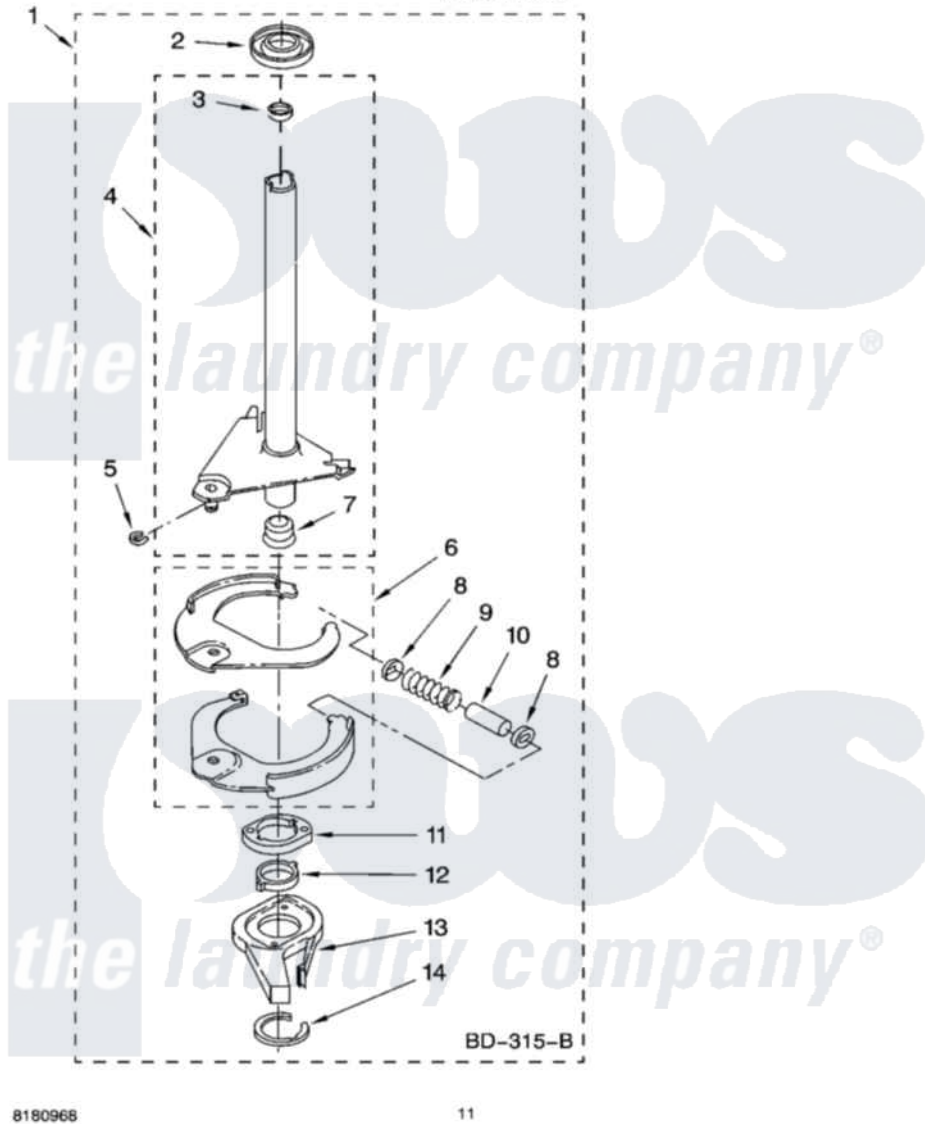

Whirlpool RAS7133RQ4 07 - BRAKE AND DRIVE TUBE PARTS

BRAKE AND DRIVE TUBE PARTS

For Model: RAS7133RQ4
(Designer White)

8180968

11

Whirlpool Residential Whirlpool RAS7133RQ4 Washer Parts Parts Diagram 07 - BRAKE AND DRIVE TUBE PARTS
Click on the part number to view part

Item	Original Part Number	Replaced By	Status	Part Description
1	388952	285792		Basketdrive
2	62658			Ring, Thrust
3	356427			Seal, Spin Pinion
4	64027	64208		Tube-Spin
5	64035	W10083190		Ring, Retaining
6	64232	285438		Shoe-Brake
7	62703	8546462		"T" Bearing, Spin Tube
8	3353956	285658		Sleeve
9	387806		Not Available	Spring, Brake
10	3355360	285658		Sleeve
11	661516	8546461		Cam, Brake Release
12	63022			Sleeve, Cam
13	64194	285790		Lining
14	90368	W10083200		Ring, Retaining
"	N/A		Not Available	FOLLOWING PARTS NOT ILLUSTRATED
"	285208			Lubricant