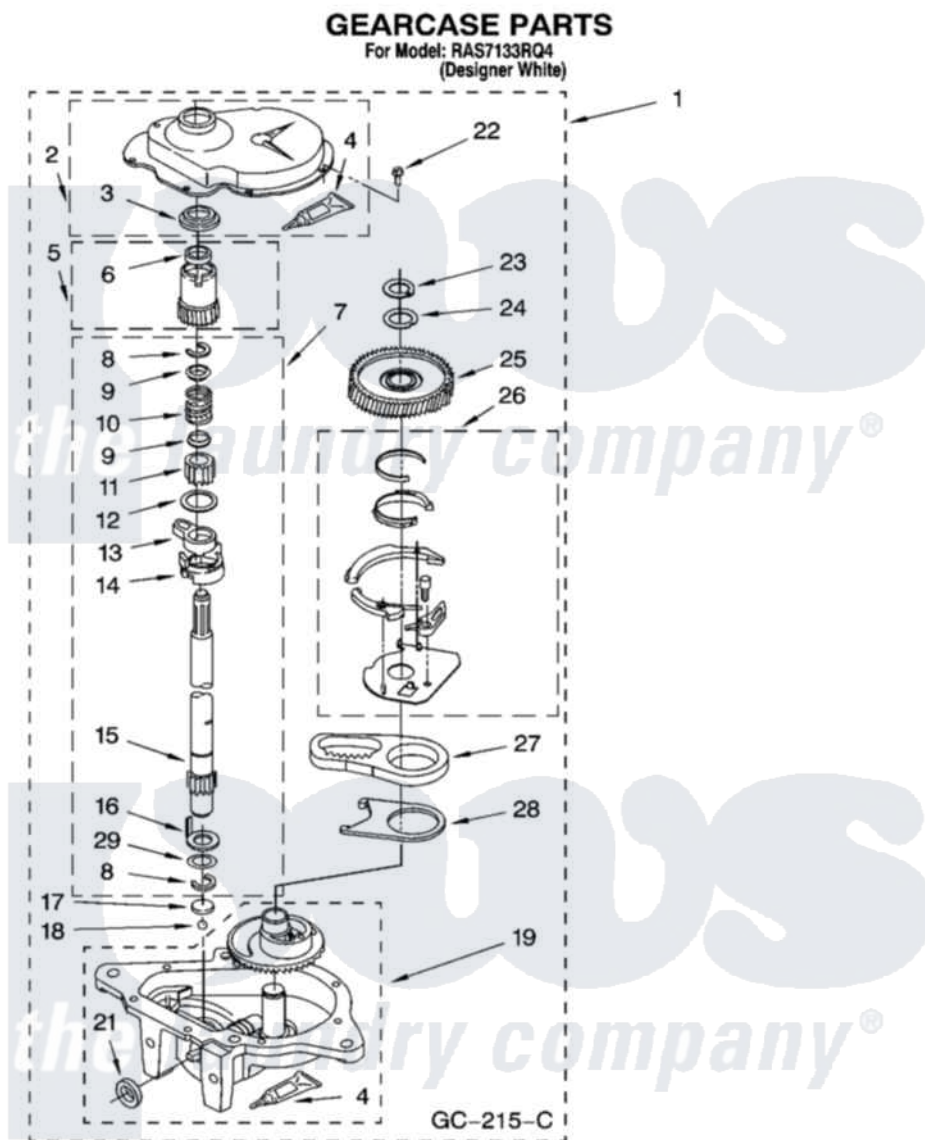

# Whirlpool RAS7133RQ4 08 - GEARCASE PARTS

12

8180968

Whirlpool [Residential Whirlpool RAS7133RQ4 Washer Parts](#) Parts Diagram 08 - GEARCASE PARTS  
Click on the part number to view part

| Item | Original Part Number    | Replaced By             | Status        | Part Description      |
|------|-------------------------|-------------------------|---------------|-----------------------|
| 1    | 3360630                 | <a href="#">3360629</a> |               | Gearcase              |
| 2    | <a href="#">285202</a>  |                         |               | Cover, Gearcase       |
| 3    | <a href="#">3349985</a> |                         |               | Seal, Gearcase Cover  |
| 4    | <a href="#">285195</a>  |                         |               | Sealer Sealer, Gasket |
| 5    | 63320                   | <a href="#">285362</a>  |               | Gear and Pinion       |
| 6    | <a href="#">356427</a>  |                         |               | Seal, Spin Pinion     |
| 7    | <a href="#">389387</a>  |                         |               | Shaft, Agitator       |
| 8    | 90369                   |                         | Not Available | Ring, Retaining (2)   |
| 9    | <a href="#">62677</a>   |                         |               | Retainer, Spring      |
| 10   | <a href="#">62676</a>   |                         |               | Spring, Agitator      |
| 11   | 63273                   | <a href="#">285509</a>  |               | Shaft, Agitator       |
| 12   | <a href="#">62619</a>   |                         |               | Washer, Agitator Gear |
| 13   | 62580                   | <a href="#">285206</a>  |               | Cam-Agitator          |
| 14   | 62581                   | <a href="#">285206</a>  |               | Cam-Agitator          |
| 15   | <a href="#">285509</a>  |                         |               | Shaft, Agitator       |
| 16   | <a href="#">62618</a>   |                         |               | Washer, Cam Thrust    |