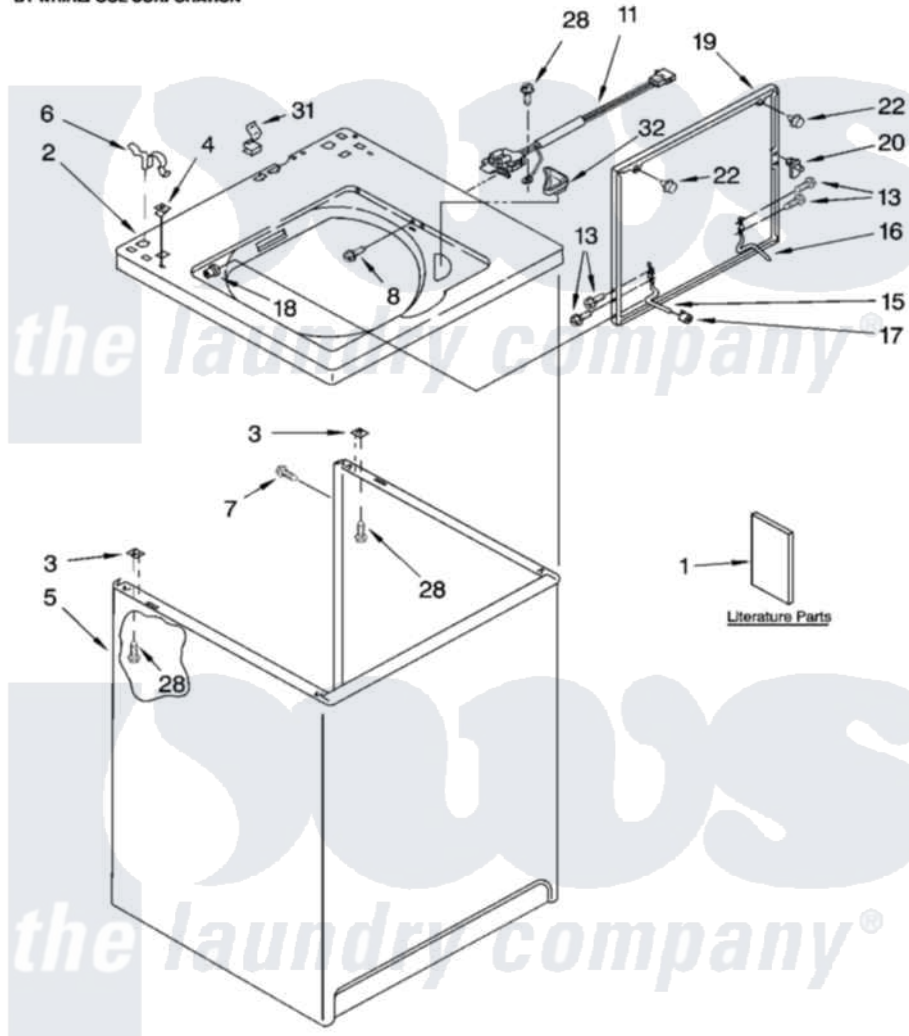

Whirlpool RAS8244KQ1 01 - TOP AND CABINET PARTS

TOP AND CABINET PARTS

For Model: RAS8244KQ1
(Designer White)

AUTOMATIC
WASHER

9-03 Litho in U.S.A.(drd)

1

Part No. 8180101

Whirlpool Residential Whirlpool RAS8244KQ1 Washer Parts Parts Diagram 01 - TOP AND CABINET PARTS

[Click on the part number to view part](#)

Item	Original Part Number	Replaced By	Status	Part Description
1	LIT3956025		Not Available	Literature Parts (Installation Instructions)
"	LIT3955913		Not Available	Feature Sheet
"	LIT3955872			Literature Parts
"	LIT3956351		Not Available	Literature Parts (Energy Guide)
"	LIT8541941		Not Available	Literature Parts (Wiring Diagram)
2	8271378			Top
3	62750			Spacer, Cabinet To Top (4)
4	357213			Nut, Push-In
5	63424			Cabinet
6	62780			Clip, Top And Cabinet And Rear Panel
7	3357011	308685		Side Trim)
8	3356311			Screw And Washer, Lid Switch Shield
11	3949237	3949247		Switch-Lid
13	3351355	W10119828		Screw, Lid Hinge Mounting

15	54584		Hinge, Lid
16	91770		Hinge, Lid
17	19119		Bumper, Lid Hinge
18	21258		Bearing, Lid Hinge
19	3361412	W10193874	Lid
20	358684		Strike, Lid Switch
22	9724509		Bumper, Lid
28	3390631		Screw, 10-16 X 3/8
31	90016		Clip, Pressure Switch Hose
32	3362952		Dispenser, Bleach