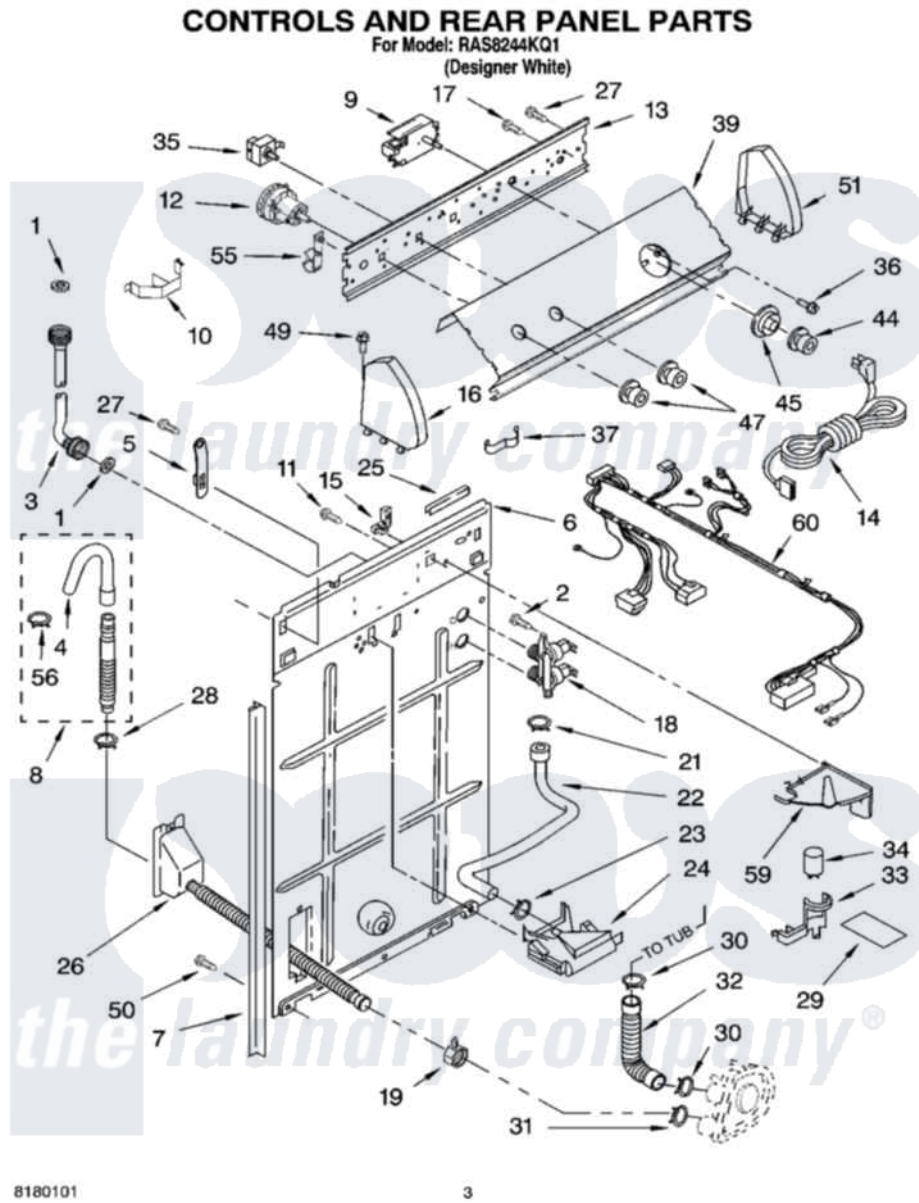

Whirlpool RAS8244KQ1 02 - CONTROLS AND REAR PANEL PARTS

Whirlpool Residential Whirlpool RAS8244KQ1 Washer Parts Parts Diagram 02 - CONTROLS AND REAR PANEL PARTS
Click on the part number to view part

Item	Original Part Number	Replaced By	Status	Part Description
1	3976300	16123		Washer Inlet-Hose Miscellaneous Parts Must be Ordered Separately.
2	9740848			Screw, Mixing Valve Mounting
3	3949374	89503		Hose-Inlet
"	3949375	89503		Hose-Inlet
4	3357027			Nozzle, Hose Drain
5	8318255	8568314		Strap, Console
6	3357978			Panel, Rear
7	62747			Pad, Rear Panel
8	3951609	285664		Hose
"	661577	285666		Hose
"	3357090	285702		Hose
9	8541939			Timer, Control
10	8055003			Clip, Harness And Pressure Switch
11	3351614			Screw, Gearcase Cover Mounting

12	3366847	W10337780	Switch-WL
13	3948608		Bracket, Control
14	661661	285800	Cord-Power
15	3952821	285777	Relief-Str
16	8274437	279960	Endcap
17	3400073		Screw, Ground
18	3952164	285805	Valve-Inlet
19	3976395		Restraint, Hose
21	8533946	596669	Clamp, Manifold
22	8317974	8317926	Hose, Vacuum Break
23	9724996	596669	Clamp, Manifold
24	387606	3360977	Break-Vac
25	303294	3367669	Protector, Edge
26	8317940	W10358149	Drain Hose Assembly
27	90767		Screw, 8A X 3/8 HeX Washer Head Tapping
28	3366912	356138	Clamp, Hose
29	3976286		Shield, Capacitor
30	3363366	616099	Clamp
31	8317496	285655	Clamp, Hose
32	3951449	285871	Hose
33	8318201	8318046	Clip, Capacitor
34	661606	8572717	Capacitor, Motor Start
35	661614		Switch, Water Temperature
36	3400818		Screw, Timer Mounting
37	3347812	8528351	Clip
39	3955681		Panel, Console
44	8274390	3957821	Knob, Timer
45	8274395	3957844	Dial
47	8274378		Knob, Control
49	388326		Screw, 8-18 X 1.25
50	62863	3390631	Screw, 10-16 X 3/8
51	8274434	279960	Endcap
55	8317975		Restraint, Harness
56	3366913	3357331	Clamp, Drain
59	8539874		Shield, Suds
60	3956519		Harness, Wiring