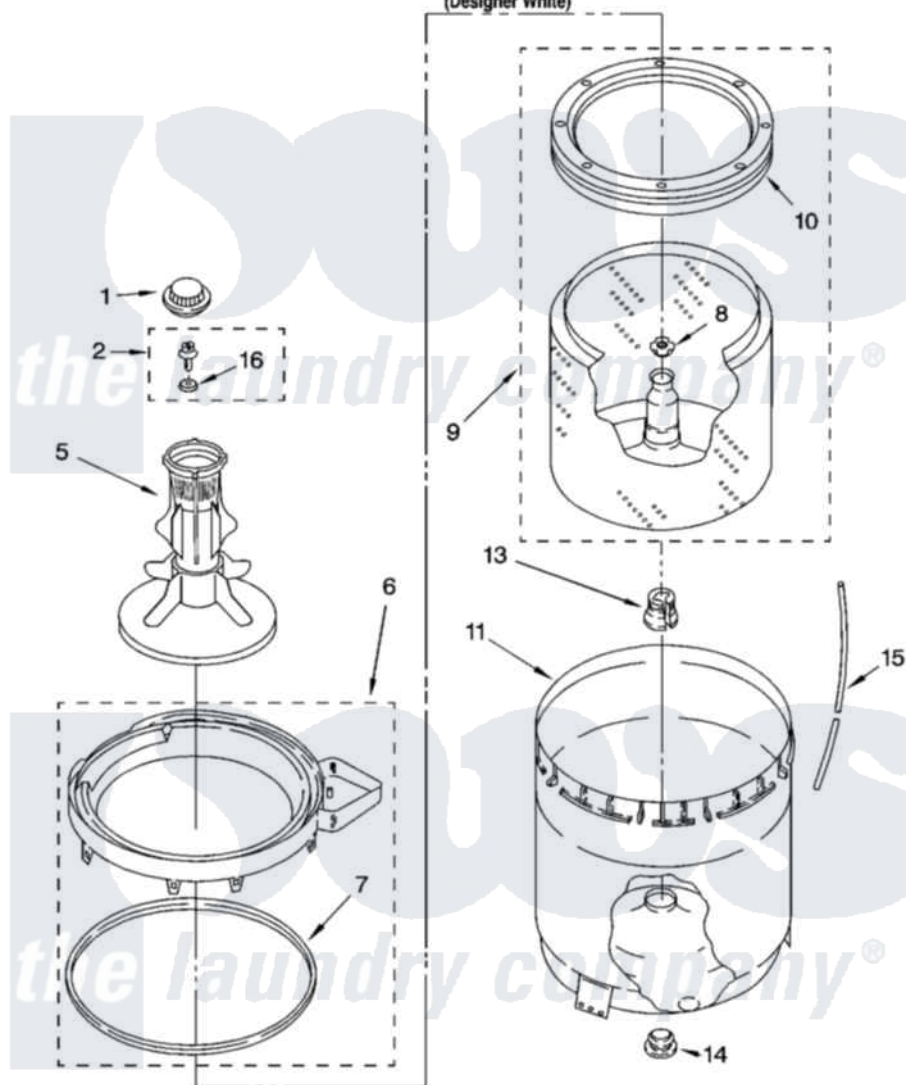

Whirlpool RAS8244KQ1 03 - AGITATOR, BASKET AND TUB PARTS

AGITATOR, BASKET AND TUB PARTS

For Model: RAS8244KQ1
(Designer White)

8180101

5

Whirlpool [Residential Whirlpool RAS8244KQ1 Washer Parts](#) Parts Diagram 03 - AGITATOR, BASKET AND TUB PARTS

[Click on the part number to view part](#)

| Item | Original Part Number | Replaced By | Status | Part Description |
|------|-------------------------|---------------------------|--------|-----------------------------|
| 1 | 3355758 | | | Cap, Agitator |
| 2 | 358237 | | | Screw And Washer |
| 5 | 63235 | | | Agitator Assembly |
| 6 | 8528150 | W10445870 | | Ring-Tub |
| 7 | 3976308 | | | Gasket, Tub Ring |
| 8 | 21366 | | | Nut, Spanner |
| 9 | 8526017 | W10389329 | | Clothes Container, Assembly |
| 10 | 8519788 | 387240 | | Ring, Balance |
| 11 | 63849 | | | Strain Relief, Power Cord |
| 13 | 389140 | | | Tub Block, Basket Drive |
| 14 | 383727 | | | Gasket, Centerpod |
| 15 | 3347780 | 353244 | | Hose, Pressure Switch |
| 16 | 3949550 | | | Washer |