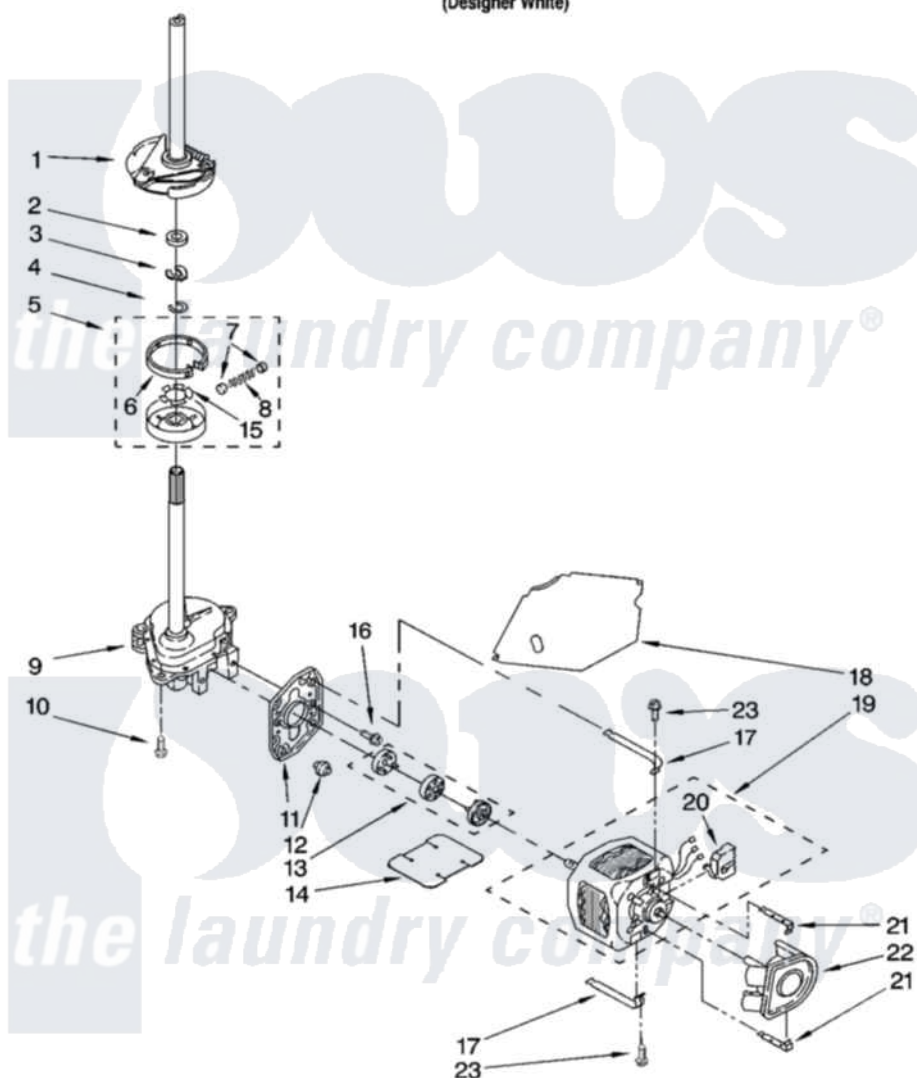

Whirlpool RAS8244KQ1 04 - BRAKE, CLUTCH, GEARCASE, MOTOR AND PUMP PARTS

BRAKE, CLUTCH, GEARCASE, MOTOR AND PUMP PARTS

For Model: RAS8244KQ1
(Designer White)

8180101

7

Whirlpool [Residential Whirlpool RAS8244KQ1 Washer Parts](#) Parts Diagram 04 - BRAKE, CLUTCH, GEARCASE, MOTOR AND PUMP PARTS
Click on the part number to view part

Item	Original Part Number	Replaced By	Status	Part Description
1	388952	285792		Basketdrive
2	63292			Washer, Spin Tube Thrust
3	62697	W10080230		Ring, Spin Tube Support
4	63283	285353		Ring
5	3951311	285785		Clutch
6	3951308	285790		Lining
7	62646			Cap, Clutch Spring
8	3946792			Spring And Damper Assembly
9	3360630	3360629		Gearcase
10	3357334	3400516		Screw Anti-Rattle
11	62611			Plate, Motor Mount To Gearcase
12	62691			Grommet, Motor
13	285753	285753A		Coupling
14	3946532			Shield, Motor

15	3355454		Clip, Main Drive
16	3400516		Screw Anti-Rattle
17	3349637	W10086010	Retainer, Motor
18	3362089		Shield, Tub To Motor
19	8528158	661600	Motor, Main Drive
20	3952056		Switch, Main Drive Motor
21	62700	8546127	Retainer, Pump
22	3363394		Pump
23	3387485	273556	Screw, 10-16 X 5/8