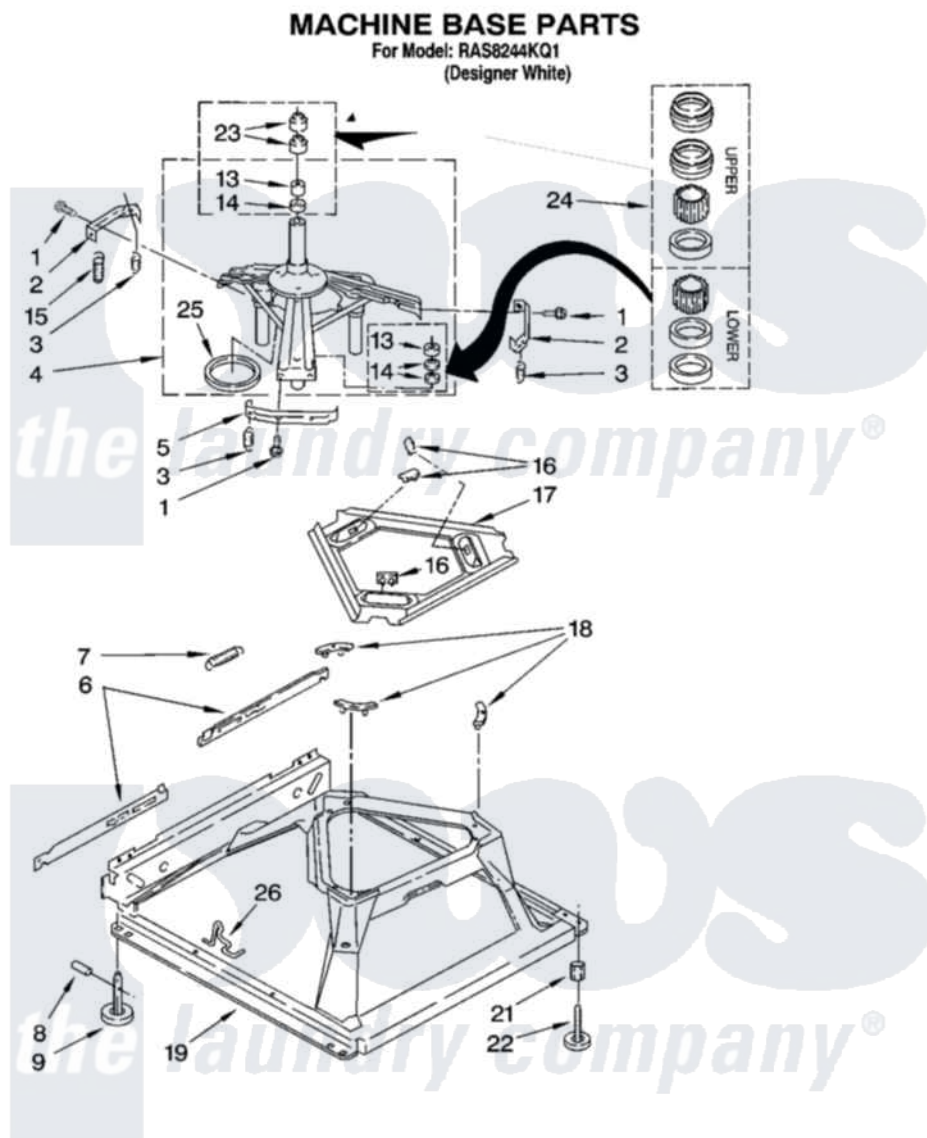

Whirlpool RAS8244KQ1 05 - MACHINE BASE PARTS

8

8180101

Whirlpool Residential Whirlpool RAS8244KQ1 Washer Parts Parts Diagram 05 - MACHINE BASE PARTS
 Click on the part number to view part

Item	Original Part Number	Replaced By	Status	Part Description
1	3400076			Screw, Bracket Mounting
2	64067			Bracket, Spring Outer
3	63907			Spring, Suspension
4	3362087	280184		Support
5	64065			Bracket, Spring Outer
6	63466			Link, Leveling Mechanism
7	62597	8316845		Spring
8	62837			Pin, Knurled
9	62596	285244		Feet-Leveling
13	3347047	8546455		Bearing, Centerpost
14	357409	359449		Seal, Agitator Shaft
15	388492	W10250667		Spring, Counterweight
16	62568	285219		Pad
17	3946509			Plate, Suspension
18	3363660	285744		Pad
19	3946512	285771		Base

21	3359452		Nut, Lock
22	389102	W10001130	Foot, Leveling
23	356934	8577376	Seal, Centerpost
24	285203		Centerpost Bearing Kit
25	63134		Ring, Sound Deadening
26	63806	W10145155	Retainer, Suspension Spring