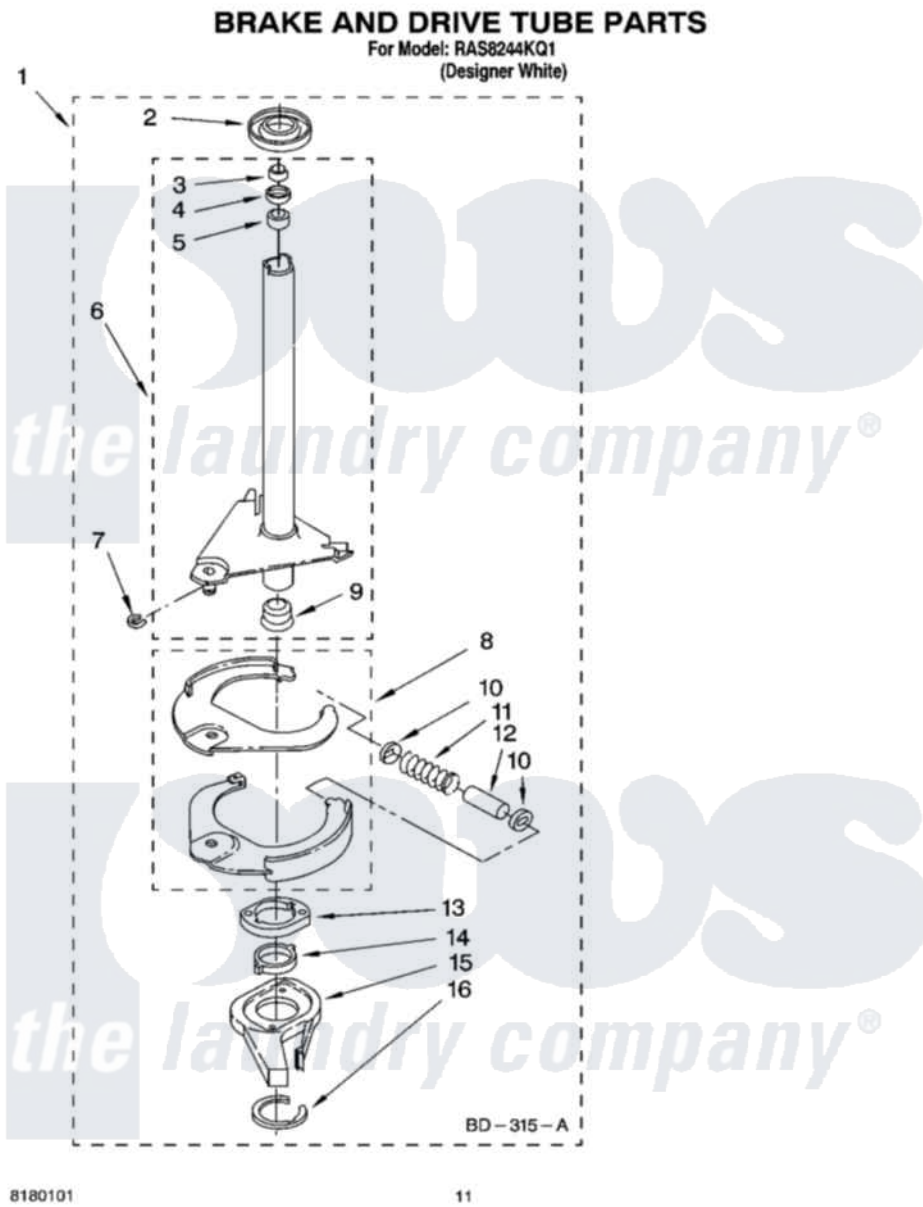

# Whirlpool RAS8244KQ1 07 - BRAKE AND DRIVE TUBE PARTS

8180101

11

Whirlpool Residential Whirlpool RAS8244KQ1 Washer Parts Parts Diagram 07 - BRAKE AND DRIVE TUBE PARTS  
Click on the part number to view part

Item	Original Part Number	Replaced By	Status	Part Description
1	388952	<a href="#">285792</a>		Basketdrive
2	<a href="#">62658</a>			Ring, Thrust
3	<a href="#">91939</a>			Seal, Shaft
4	<a href="#">356427</a>			Seal, Spin Pinion
5	<a href="#">356937</a>			Spacer, Drive Tube
6	64027	<a href="#">64208</a>		Tube-Spin
7	64035	<a href="#">W10083190</a>		Ring, Retaining
8	64232	<a href="#">285438</a>		Shoe-Brake
9	62703	<a href="#">8546462</a>		"T" Bearing, Spin Tube
10	62648	<a href="#">285658</a>		Sleeve
11	387806		Not Available	Spring, Brake
12	62909	<a href="#">285658</a>		Sleeve
13	63023	<a href="#">8546461</a>		Cam, Brake Release
14	<a href="#">63022</a>			Sleeve, Cam
15	64194	<a href="#">285790</a>		Lining
16	90368	<a href="#">W10083200</a>		Ring, Retaining

" N/A

Not Available

FOLLOWING PARTS NOT  
ILLUSTRATED

" [285208](#)

Lubricant