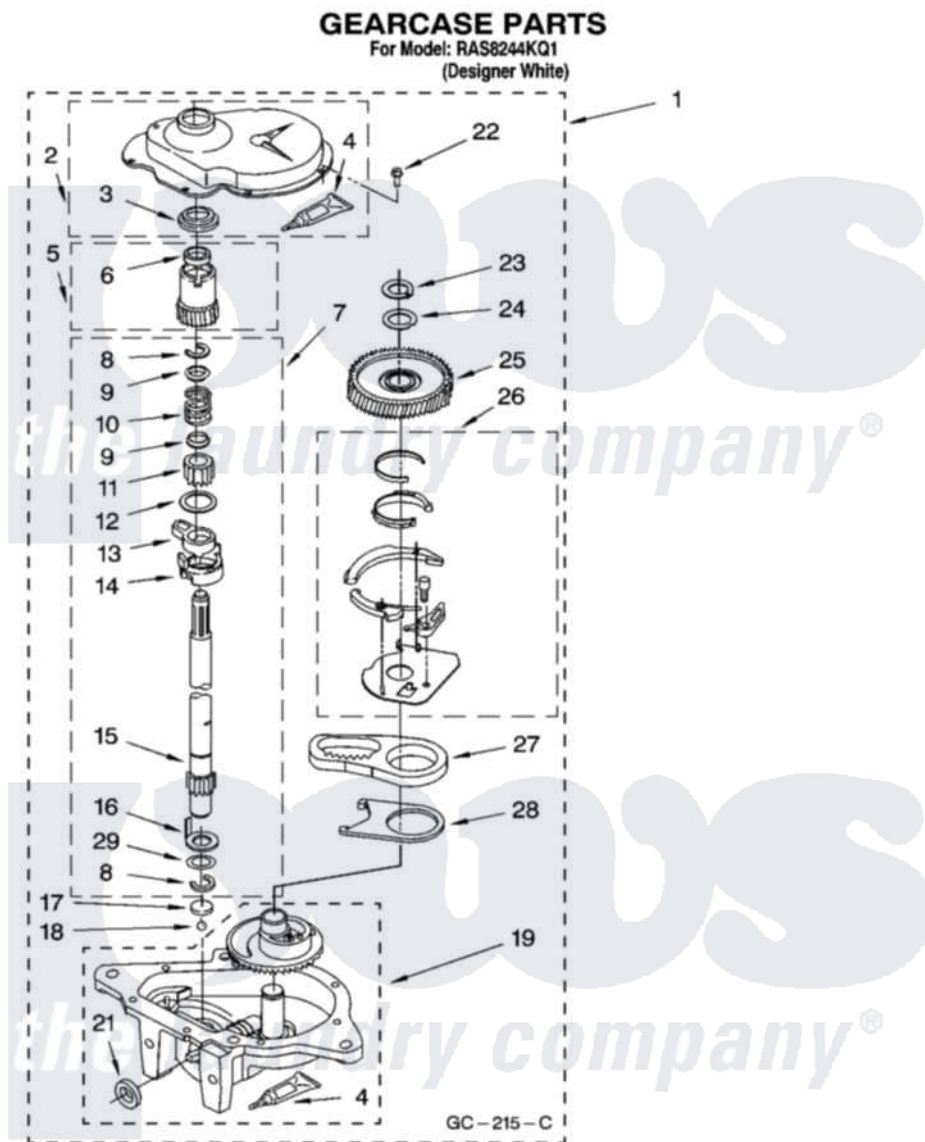

Whirlpool RAS8244KQ1 08 - GEARCASE PARTS

12

8180101

Whirlpool [Residential Whirlpool RAS8244KQ1 Washer Parts](#) Parts Diagram 08 - GEARCASE PARTS
Click on the part number to view part

Item	Original Part Number	Replaced By	Status	Part Description
1	3360630	3360629		Gearcase
2	285202			Cover, Gearcase
3	3349985			Seal, Gearcase Cover
4	285195			Sealer Sealer, Gasket
5	63320	285362		Gear and Pinion
6	356427			Seal, Spin Pinion
7	389387			Shaft, Agitator
8	90369		Not Available	Ring, Retaining (2)
9	62677			Retainer, Spring
10	62676			Spring, Agitator
11	63273	285509		Shaft, Agitator
12	62619			Washer, Agitator Gear
13	62580	285206		Cam-Agitator
14	62581	285206		Cam-Agitator
15	285509			Shaft, Agitator
16	62618			Washer, Cam Thrust

17	16018	285205	Bearing
18	85529	285205	Bearing
19	389230	285515	Gearcase
21	285352		Seal Kit, Thrust Plug
22	3351614		Screw, Gearcase Cover Mounting
23	3362552	285765	Ring-Retr
24	285735	285766	Washer Kit, Thrust
25	62570	285362	Gear and Pinon
26	388253	999516	Shelf-Glas
27	3349296	8546456	Rack, Connecting
28	62621		Actuator, Shift
29	388815		Washer, Intermediate 1 3976263 Miscellaneous Parts Bag 2 3976300 Washer, Inlet Hose 3 3366913 Clamp, Hose