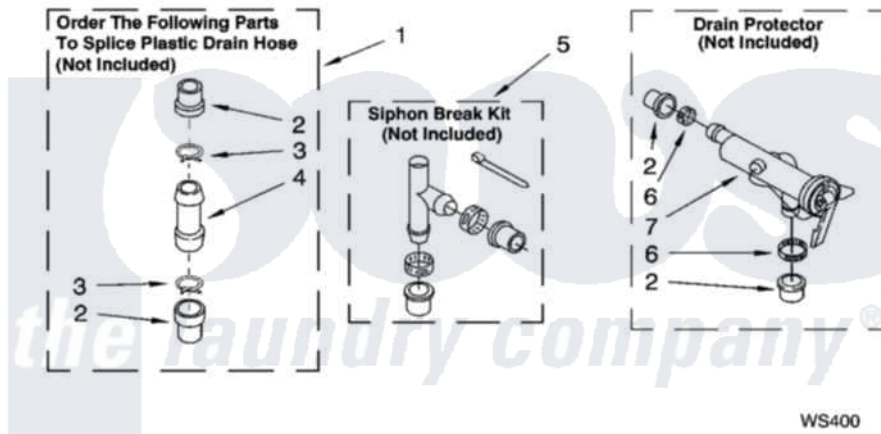

**WATER SYSTEM PARTS**

For Model: RAS8244KQ1  
(Designer White)

8180101

13

Whirlpool [Residential Whirlpool RAS8244KQ1 Washer Parts](#) Parts Diagram 09 - WATER SYSTEM PARTS  
Click on the part number to view part

Item	Original Part Number	Replaced By	Status	Part Description
1	<a href="#">285442</a>			Water System Parts
2	<a href="#">285321</a>			Water System Parts
3	370447	<a href="#">285655</a>		Clamp, Hose
4	<a href="#">16272</a>			Connector, Straight
5	<a href="#">285320</a>			Water System Parts
6	65349	<a href="#">285655</a>		Clamp, Hose
7	<a href="#">367031</a>			Water System Parts