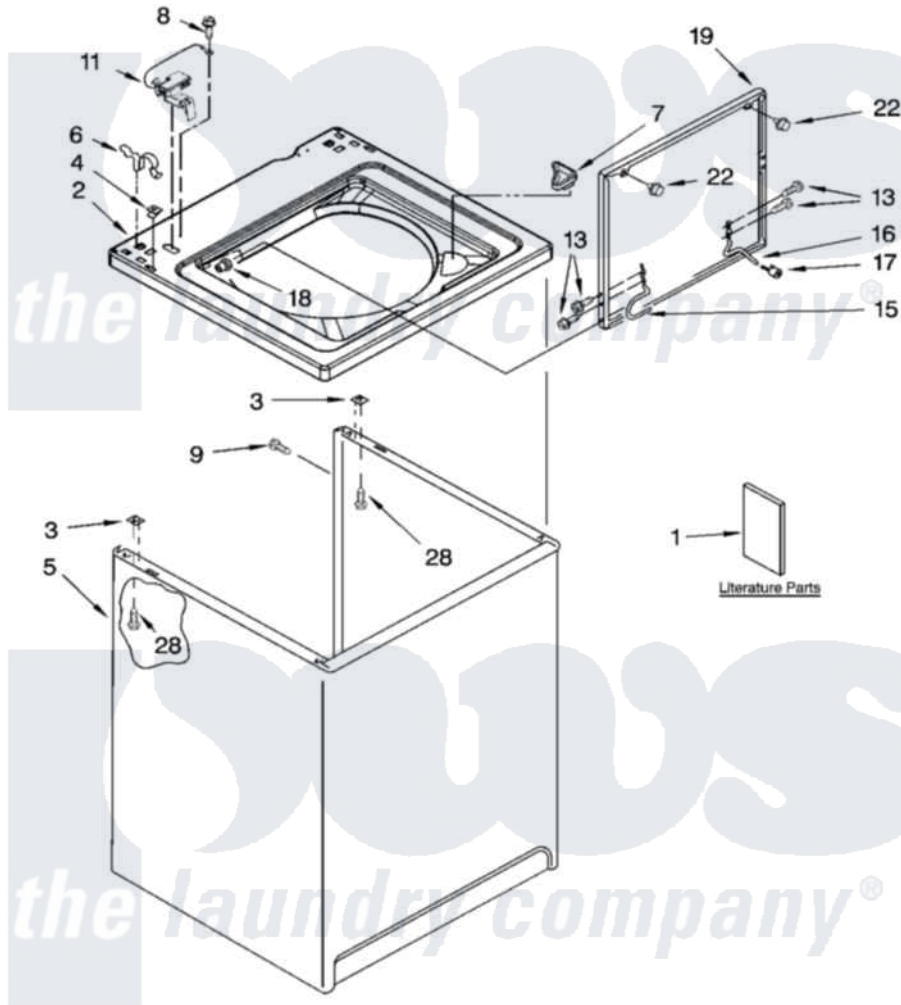

Whirlpool RAS8244KQ2 01 - TOP AND CABINET PARTS

TOP AND CABINET PARTS

For Model: RAS8244KQ2
(Designer White)

AUTOMATIC
WASHER

2-04 Litho in U.S.A. (drd)

1

Part No. 8180222

Whirlpool Residential Whirlpool RAS8244KQ2 Washer Parts Parts Diagram 01 - TOP AND CABINET PARTS

[Click on the part number to view part](#)

Item	Original Part Number	Replaced By	Status	Part Description
1	LIT3956025		Not Available	Literature Parts (Installation Instructions)
"	LIT3955913		Not Available	Feature Sheet
"	LIT3955872			Literature Parts
"	LIT3956351		Not Available	Literature Parts (Energy Guide)
"	LIT8541941		Not Available	Literature Parts (Wiring Diagram)
2	8318064			Top
3	62750			Spacer, Cabinet To Top (4)
4	357213			Nut, Push-In
5	63424			Cabinet
6	62780			Clip, Top And Cabinet And Rear Panel
7	3362952			Dispenser, Bleach
8	3351614			Screw, Gearcase Cover Mounting
9	3357011	308685		Side Trim)
11	8318084			Switch, Lid