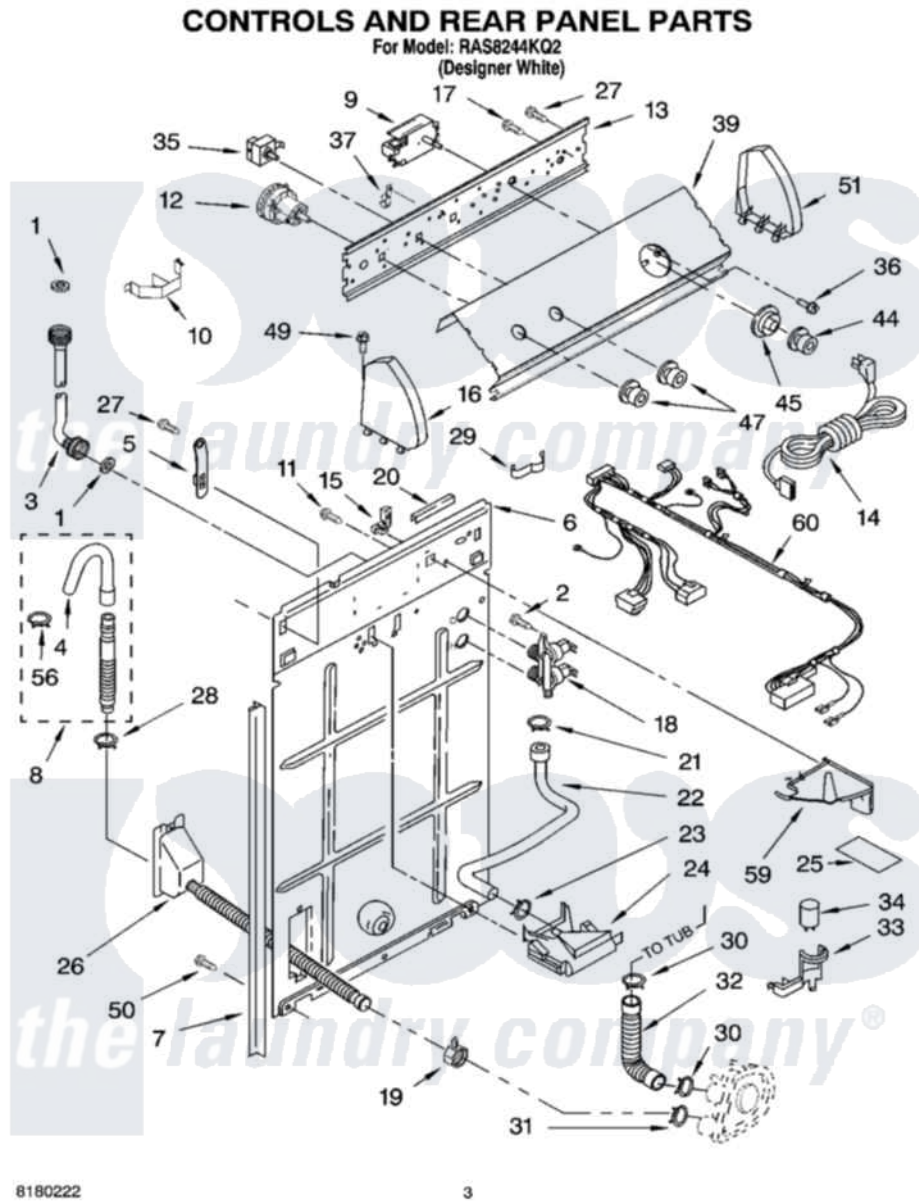

# Whirlpool RAS8244KQ2 02 - CONTROLS AND REAR PANEL PARTS

Whirlpool Residential Whirlpool RAS8244KQ2 Washer Parts Parts Diagram 02 - CONTROLS AND REAR PANEL PARTS  
Click on the part number to view part

Item	Original Part Number	Replaced By	Status	Part Description
1	3976300	<a href="#">16123</a>		Washer Inlet-Hose Miscellaneous Parts Must be Ordered Separately.
2	<a href="#">9740848</a>			Screw, Mixing Valve Mounting
3	3949374	<a href="#">89503</a>		Hose-Inlet
"	3949375	<a href="#">89503</a>		Hose-Inlet
4	<a href="#">3357027</a>			Nozzle, Hose Drain
5	8318255	<a href="#">8568314</a>		Strap, Console
6	<a href="#">3357978</a>			Panel, Rear
7	<a href="#">62747</a>			Pad, Rear Panel
8	3951609	<a href="#">285664</a>		Hose
"	661577	<a href="#">285666</a>		Hose
"	3357090	<a href="#">285702</a>		Hose
9	<a href="#">8541939</a>			Timer, Control
10	<a href="#">8055003</a>			Clip, Harness And Pressure Switch
11	<a href="#">3351614</a>			Screw, Gearcase Cover Mounting