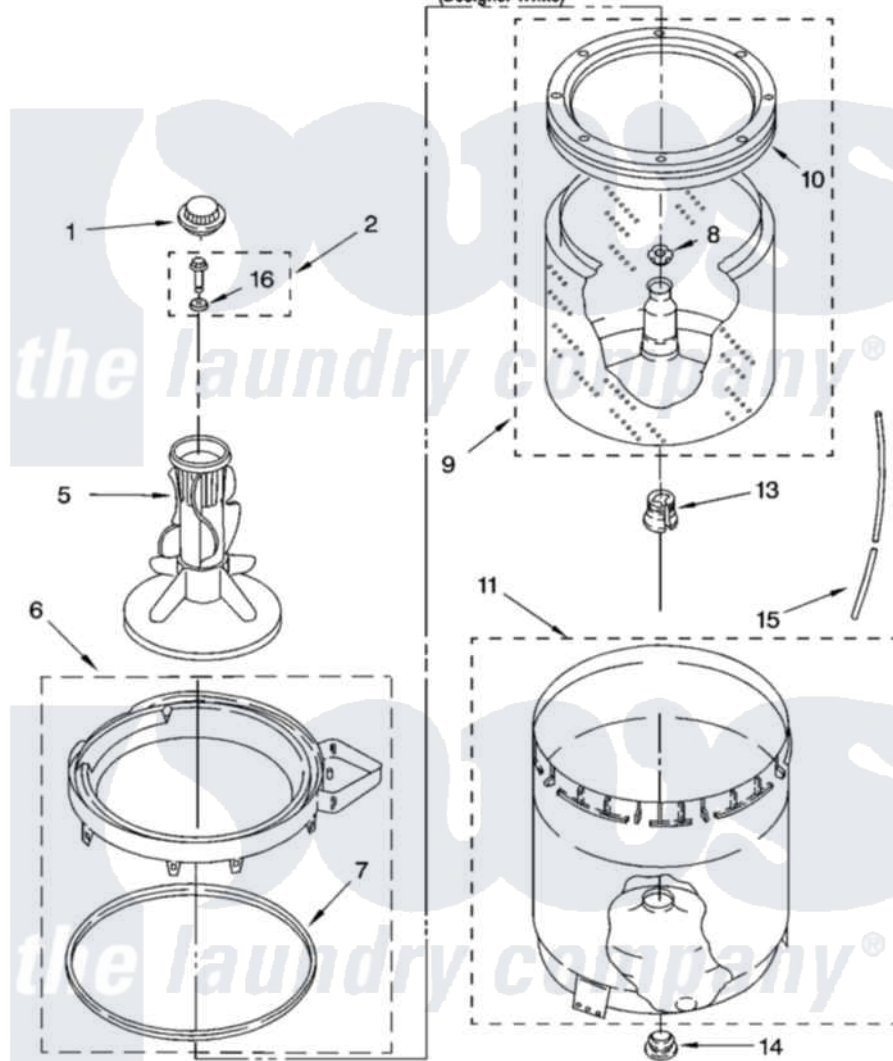

Whirlpool RAS8244KQ2 03 - AGITATOR, BASKET AND TUB PARTS

AGITATOR, BASKET AND TUB PARTS

For Model: RAS8244KQ2
(Designer White)

8180222

5

Whirlpool [Residential Whirlpool RAS8244KQ2 Washer Parts](#) Parts Diagram 03 - AGITATOR, BASKET AND TUB PARTS

[Click on the part number to view part](#)

Item	Original Part Number	Replaced By	Status	Part Description
1	3355758			Cap, Agitator
2	358237			Screw And Washer
5	63235			Agitator Assembly
6	8528150	W10445870		Ring-Tub
7	3976308			Gasket, Tub Ring
8	21366			Nut, Spanner
9	8526017	W10389329		Clothes Container, Assembly
10	8519788	387240		Ring, Balance
11	63849			Strain Relief, Power Cord
13	389140			Tub Block, Basket Drive
14	383727			Gasket, Centerpod
15	3347780	353244		Hose, Pressure Switch
16	3949550			Washer