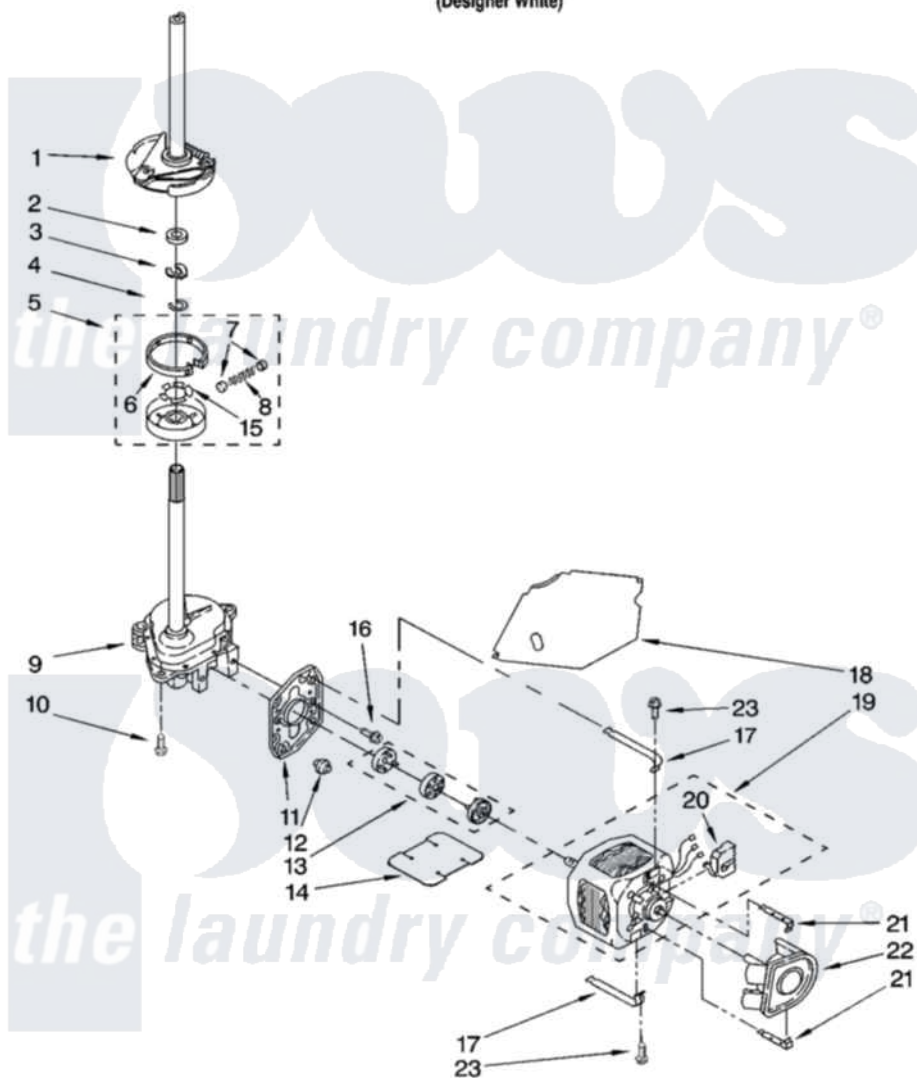

# Whirlpool RAS8244KQ2 04 - BRAKE, CLUTCH, GEARCASE, MOTOR AND PUMP PARTS

## BRAKE, CLUTCH, GEARCASE, MOTOR AND PUMP PARTS

For Model: RAS8244KQ2  
(Designer White)

8180222

7

Whirlpool [Residential Whirlpool RAS8244KQ2 Washer Parts](#) Parts Diagram 04 - BRAKE, CLUTCH, GEARCASE, MOTOR AND PUMP PARTS  
Click on the part number to view part

Item	Original Part Number	Replaced By	Status	Part Description
1	388952	<a href="#">285792</a>		Basketdrive
2	<a href="#">63292</a>			Washer, Spin Tube Thrust
3	62697	<a href="#">W10080230</a>		Ring, Spin Tube Support
4	63283	<a href="#">285353</a>		Ring
5	3951311	<a href="#">285785</a>		Clutch
6	3951308	<a href="#">285790</a>		Lining
7	<a href="#">62646</a>			Cap, Clutch Spring
8	<a href="#">3946792</a>			Spring And Damper Assembly
9	3360630	<a href="#">3360629</a>		Gearcase
10	3357334	<a href="#">3400516</a>		Screw Anti-Rattle
11	<a href="#">62611</a>			Plate, Motor Mount To Gearcase
12	<a href="#">62691</a>			Grommet, Motor
13	285753	<a href="#">285753A</a>		Coupling
14	<a href="#">3946532</a>			Shield, Motor

15	<a href="#">3355454</a>		Clip, Main Drive
16	<a href="#">3400516</a>		Screw Anti-Rattle
17	3349637	<a href="#">W10086010</a>	Retainer, Motor
18	<a href="#">3362089</a>		Shield, Tub To Motor
19	8528158	<a href="#">661600</a>	Motor, Main Drive
20	<a href="#">3952056</a>		Switch, Main Drive Motor
21	<a href="#">8546127</a>		Retainer, Pump
22	<a href="#">3363394</a>		Pump
23	3387485	<a href="#">273556</a>	Screw, 10-16 X 5/8