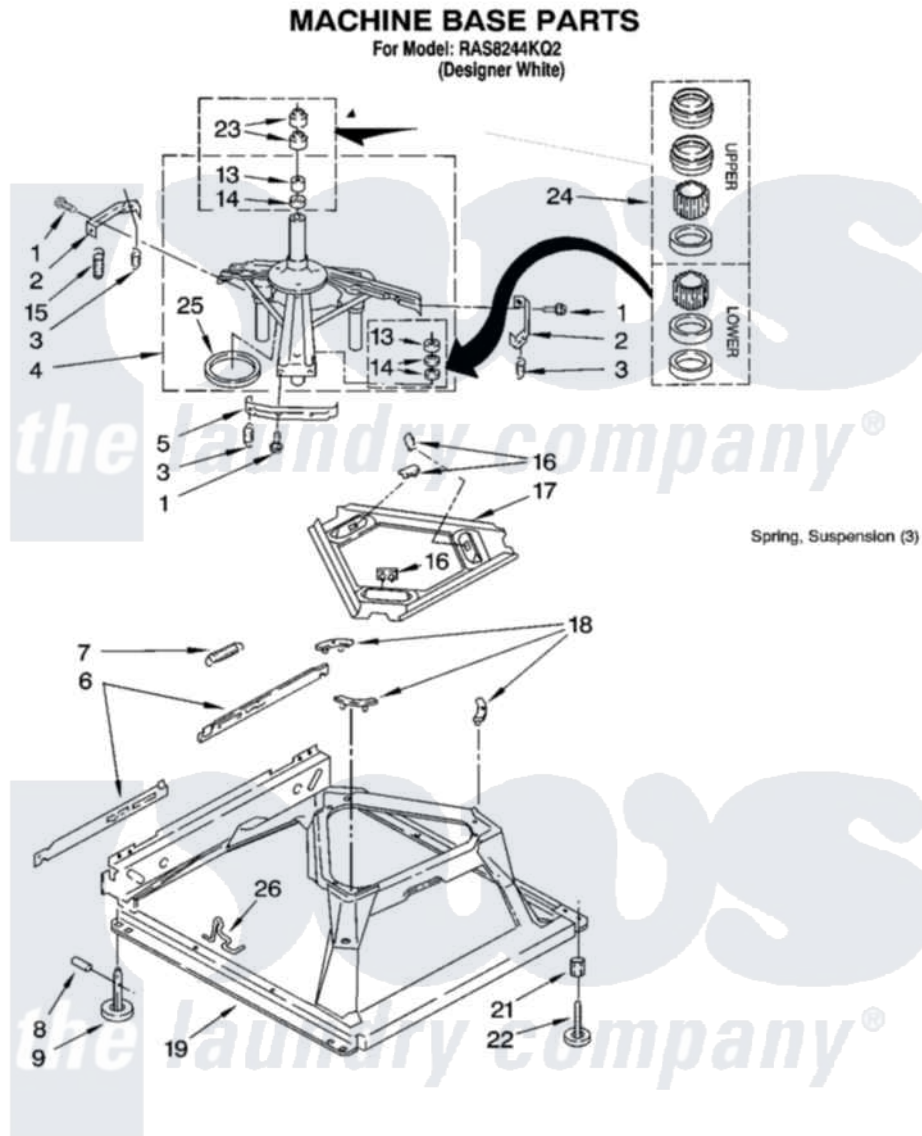

# Whirlpool RAS8244KQ2 05 - MACHINE BASE PARTS

8

8180222

Whirlpool Residential Whirlpool RAS8244KQ2 Washer Parts Parts Diagram 05 - MACHINE BASE PARTS  
Click on the part number to view part

Item	Original Part Number	Replaced By	Status	Part Description
1	<a href="#">3400076</a>			Screw, Bracket Mounting
2	<a href="#">64067</a>			Bracket, Spring Outer
3	<a href="#">63907</a>			Spring, Suspension
4	3362087	<a href="#">280184</a>		Support
5	<a href="#">64065</a>			Bracket, Spring Outer
6	<a href="#">63466</a>			Link, Leveling Mechanism
7	62597	<a href="#">8316845</a>		Spring
8	<a href="#">62837</a>			Pin, Knurled
9	62596	<a href="#">285244</a>		Feet-Leveling
13	3347047	<a href="#">8546455</a>		Bearing, Centerpost
14	357409	<a href="#">359449</a>		Seal, Agitator Shaft
15	388492	<a href="#">W10250667</a>		Spring, Counterweight
16	62568	<a href="#">285219</a>		Pad
17	<a href="#">3946509</a>			Plate, Suspension
18	3363660	<a href="#">285744</a>		Pad
19	3946512	<a href="#">285771</a>		Base

21	<a href="#">3359452</a>		Nut, Lock
22	389102	<a href="#">W10001130</a>	Foot, Leveling
23	356934	<a href="#">8577376</a>	Seal, Centerpost
24	<a href="#">285203</a>		Centerpost Bearing Kit
25	<a href="#">63134</a>		Ring, Sound Deadening
26	63806	<a href="#">W10145155</a>	Retainer, Suspension Spring