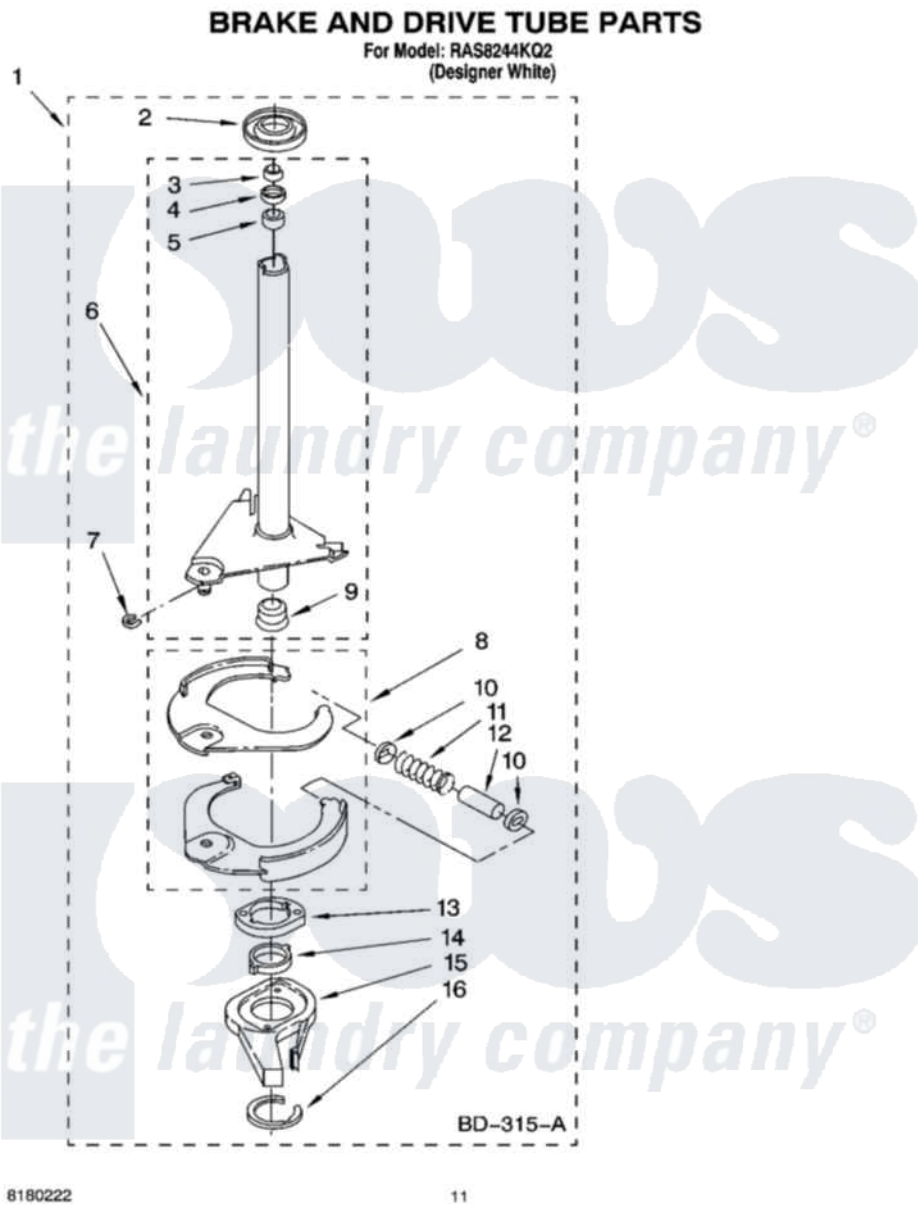

# Whirlpool RAS8244KQ2 07 - BRAKE AND DRIVE TUBE PARTS

8180222

11

Whirlpool [Residential Whirlpool RAS8244KQ2 Washer Parts](#) Parts Diagram 07 - BRAKE AND DRIVE TUBE PARTS  
Click on the part number to view part

Item	Original Part Number	Replaced By	Status	Part Description
1	388952	<a href="#">285792</a>		Basketdrive
2	<a href="#">62658</a>			Ring, Thrust
3	<a href="#">91939</a>			Seal, Shaft
4	<a href="#">356427</a>			Seal, Spin Pinion
5	<a href="#">356937</a>			Spacer, Drive Tube
6	64027	<a href="#">64208</a>		Tube-Spin
7	64035	<a href="#">W10083190</a>		Ring, Retaining
8	64232	<a href="#">285438</a>		Shoe-Brake
9	62703	<a href="#">8546462</a>		"T" Bearing, Spin Tube
10	62648	<a href="#">285658</a>		Sleeve
11	387806		Not Available	Spring, Brake
12	62909	<a href="#">285658</a>		Sleeve
13	63023	<a href="#">8546461</a>		Cam, Brake Release
14	<a href="#">63022</a>			Sleeve, Cam
15	64194	<a href="#">285790</a>		Lining
16	90368	<a href="#">W10083200</a>		Ring, Retaining

" N/A

Not Available

FOLLOWING PARTS NOT  
ILLUSTRATED

" [285208](#)

Lubricant