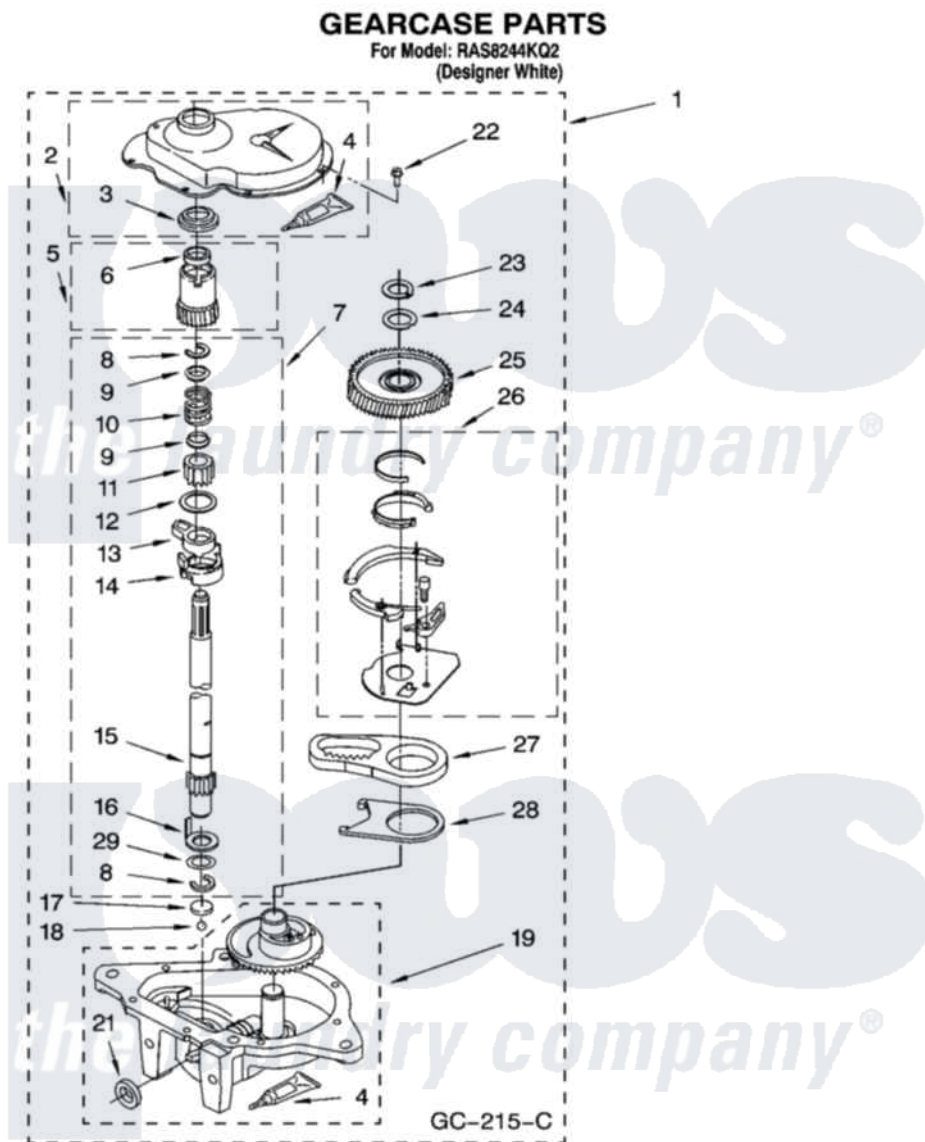

Whirlpool RAS8244KQ2 08 - GEARCASE PARTS

12

8180222

Whirlpool Residential Whirlpool RAS8244KQ2 Washer Parts Parts Diagram 08 - GEARCASE PARTS
Click on the part number to view part

Item	Original Part Number	Replaced By	Status	Part Description
1	3360630	3360629		Gearcase
2	285202			Cover, Gearcase
3	3349985			Seal, Gearcase Cover
4	285195			Sealer Sealer, Gasket
5	63320	285362		Gear and Pinion
6	356427			Seal, Spin Pinion
7	389387			Shaft, Agitator
8	90369		Not Available	Ring, Retaining (2)
9	62677			Retainer, Spring
10	62676			Spring, Agitator
11	63273	285509		Shaft, Agitator
12	62619			Washer, Agitator Gear
13	62580	285206		Cam-Agitator
14	62581	285206		Cam-Agitator
15	285509			Shaft, Agitator
16	62618			Washer, Cam Thrust

17	16018	285205	Bearing
18	85529	285205	Bearing
19	389230	285515	Gearcase
21	285352		Seal Kit, Thrust Plug
22	3351614		Screw, Gearcase Cover Mounting
23	3362552	285765	Ring-Retr
24	285735	285766	Washer Kit, Thrust
25	62570	285362	Gear and Pinon
26	388253	999516	Shelf-Glas
27	3349296	8546456	Rack, Connecting
28	62621		Actuator, Shift
29	388815		Washer, Intermediate 1 3976263 Miscellaneous Parts Bag 2 3976300 Washer, Inlet Hose 3 3366913 Clamp, Hose