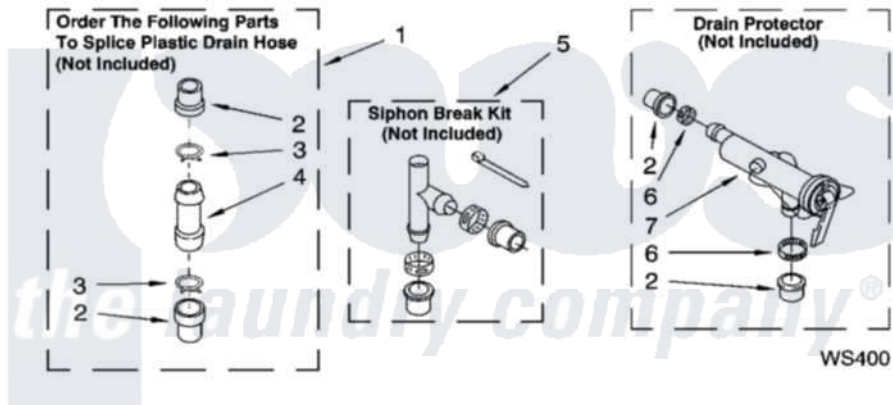

WATER SYSTEM PARTS

For Model: RAS8244KQ2
(Designer White)

8180222

13

Whirlpool [Residential Whirlpool RAS8244KQ2 Washer Parts](#) Parts Diagram 09 - WATER SYSTEM PARTS
Click on the part number to view part

Item	Original Part Number	Replaced By	Status	Part Description
1	285442			Water System Parts
2	285321			Water System Parts
3	370447	285655		Clamp, Hose
4	16272			Connector, Straight
5	285320			Water System Parts
6	65349	285655		Clamp, Hose
7	367031			Water System Parts