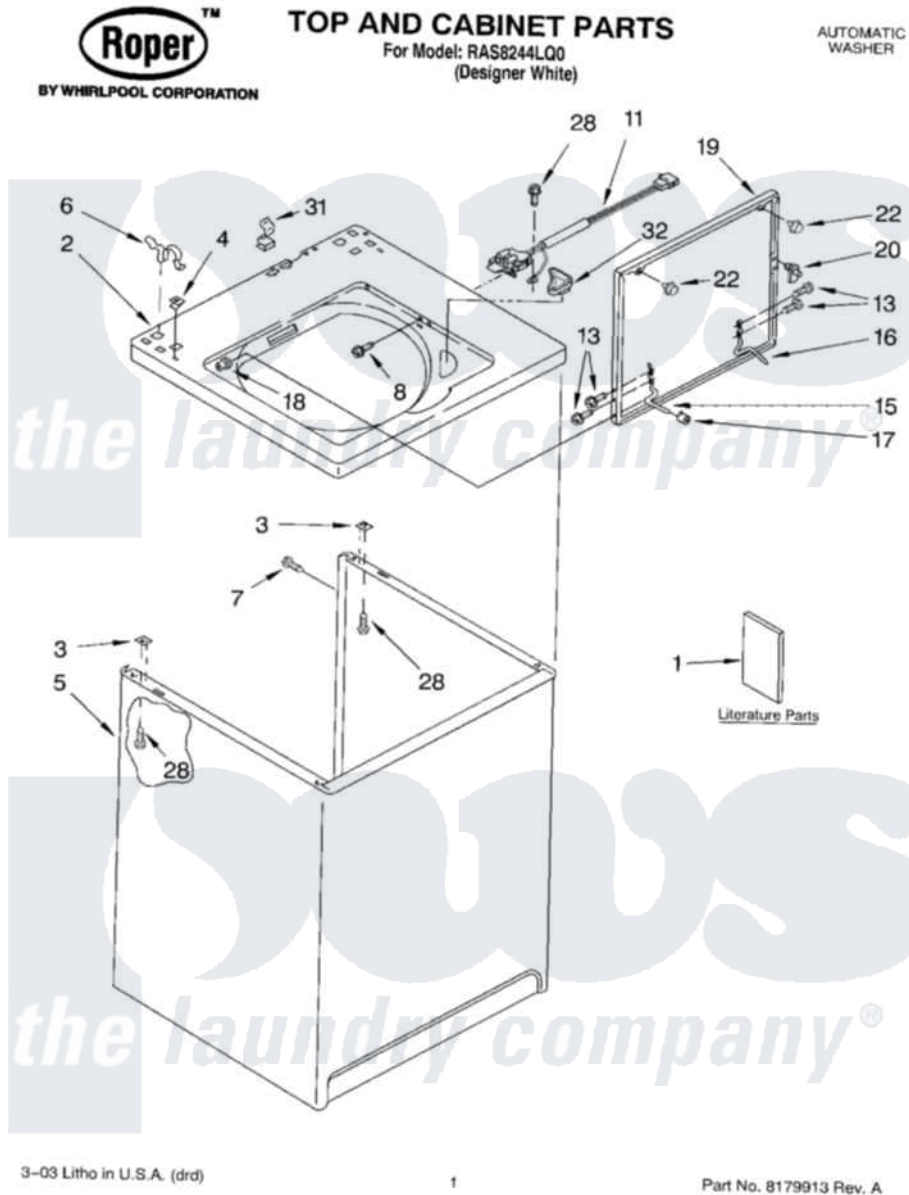

Whirlpool RAS8244LQ0 01 - TOP AND CABINET PARTS

3-03 Litho in U.S.A. (drd)

1

Part No. 8179913 Rev. A

Whirlpool [Residential Whirlpool RAS8244LQ0 Washer Parts](#) Parts Diagram 01 - TOP AND CABINET PARTS
 Click on the part number to view part

Item	Original Part Number	Replaced By	Status	Part Description
1	LIT3956025		Not Available	Literature Parts (Installation Instructions)
"	LIT3955872			Literature Parts
"	LIT3956263		Not Available	Literature Parts (Energy Guide)
"	LIT3954578		Not Available	Literature Parts (Wiring Diagram)
2	8271378			Top
3	62750			Spacer, Cabinet To Top (4)
4	357213			Nut, Push-In
5	63424			Cabinet
6	62780			Clip, Top And Cabinet And Rear Panel
7	3357011	308685		Side Trim)
8	3356311			Screw And Washer, Lid Switch Shield
11	3949237	3949247		Switch-Lid
13	3351355	W10119828		Screw, Lid Hinge Mounting
15	54584			Hinge, Lid

16	91770		Hinge, Lid
17	19119		Bumper, Lid Hinge
18	21258		Bearing, Lid Hinge
19	3361412	W10193874	Lid
20	358684		Strike, Lid Switch
22	9724509		Bumper, Lid
28	3390631		Screw, 10-16 X 3/8
31	90016		Clip, Pressure Switch Hose
32	3362952		Dispenser, Bleach