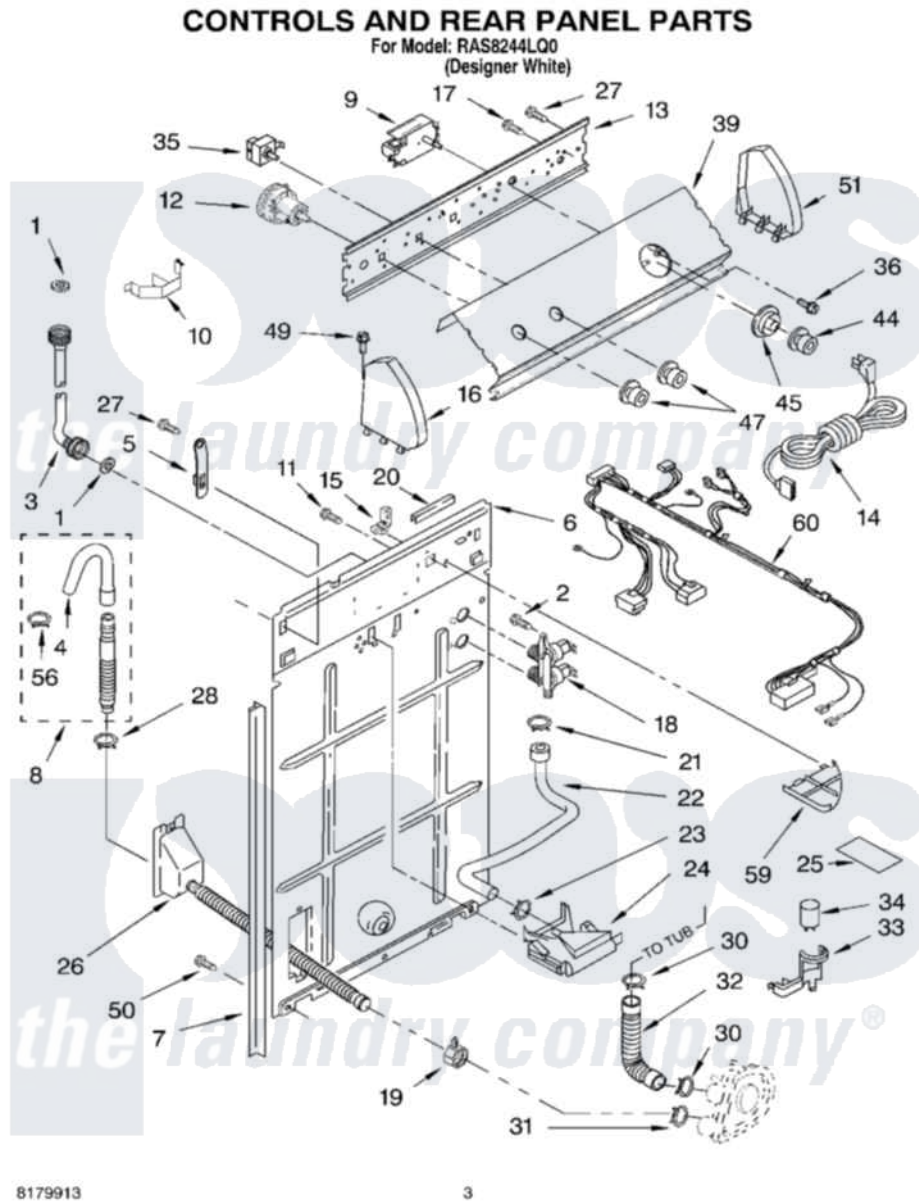

Whirlpool RAS8244LQ0 02 - CONTROLS AND REAR PANEL PARTS

Whirlpool Residential Whirlpool RAS8244LQ0 Washer Parts Parts Diagram 02 - CONTROLS AND REAR PANEL PARTS
Click on the part number to view part

Item	Original Part Number	Replaced By	Status	Part Description
1	3976300	16123		Washer Inlet-Hose Miscellaneous Parts Must be Ordered Separately.
2	9740848			Screw, Mixing Valve Mounting
3	3949374	89503		Hose-Inlet
"	3949375	89503		Hose-Inlet
4	3357027			Nozzle, Hose Drain
5	8318255	8568314		Strap, Console
6	3357978			Panel, Rear
7	62747			Pad, Rear Panel
8	3951609	285664		Hose
"	661577	285666		Hose
"	3357090	285702		Hose
9	3953146			Timer, Control
10	8055003			Clip, Harness And Pressure Switch
11	3351614			Screw, Gearcase Cover Mounting

12	3366847	W10337780	Switch-WL
13	3948608		Bracket, Control
14	661661	285800	Cord-Power
15	3952821	285777	Relief-Str
16	8274437	279960	Endcap
17	3400073		Screw, Ground
18	3952164	285805	Valve-Inlet
19	3976395		Restraint, Hose
20	303294	3367669	Protector, Edge
21	370451	596669	Clamp, Manifold
22	3357328		Hose, Vacuum Break
23	371503	596669	Clamp, Manifold
24	387606	3360977	Break-Vac
25	3976286		Shield, Capacitor
26	8317940	W10358149	Drain Hose Assembly
27	90767		Screw, 8A X 3/8 HeX Washer Head Tapping
28	3366912	356138	Clamp, Hose
30	3363366	616099	Clamp
31	8317496	285655	Clamp, Hose
32	3951449	285871	Hose
33	8318201	8318046	Clip, Capacitor
34	661606	8572717	Capacitor, Motor Start
35	661614		Switch, Water Temperature
36	3400818		Screw, Timer Mounting
39	3955681		Panel, Console
44	8274390	3957821	Knob, Timer
45	8274395	3957844	Dial
47	8274378		Knob, Control
49	388326		Screw, 8-18 X 1.25
50	62863	3390631	Screw, 10-16 X 3/8
51	8274434	279960	Endcap
56	3366913	3357331	Clamp, Drain
59	3348424	8539874	Shield, Suds
60	3955021		Harness, Wiring