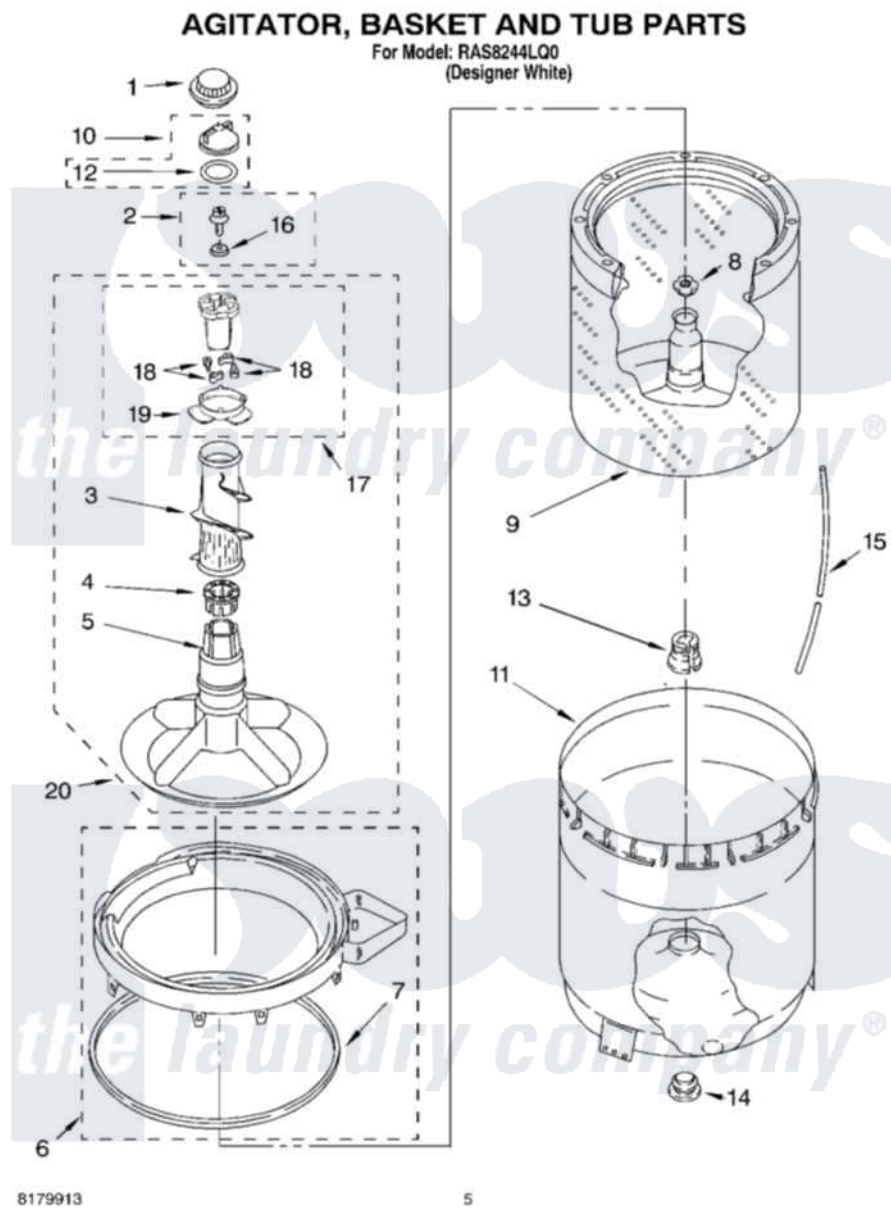

Whirlpool RAS8244LQ0 03 - AGITATOR, BASKET AND TUB PARTS

Whirlpool [Residential Whirlpool RAS8244LQ0 Washer Parts](#) Parts Diagram 03 - AGITATOR, BASKET AND TUB PARTS

[Click on the part number to view part](#)

Item	Original Part Number	Replaced By	Status	Part Description
1	3355758			Cap, Agitator
2	358237			Screw And Washer
3	3348752			Mover, Clothes
4	3350389	285587		Washer
5	3347288			Agitator
6	8528150	W10445870		Ring-Tub
7	3359585	3976308		Gasket, Tub Ring
8	21366			Nut, Spanner
9	3951989	W10389329		Clothes Container, Assembly
10	3354733	W10074580		Cap, Barrier
11	63849			Strain Relief, Power Cord
12	3348855	W10072840		Fabric Softener
13	389140			Tub Block, Basket Drive
14	383727			Gasket, Centerpodt
15	3347780	353244		Hose, Pressure Switch
16	3949550			Washer