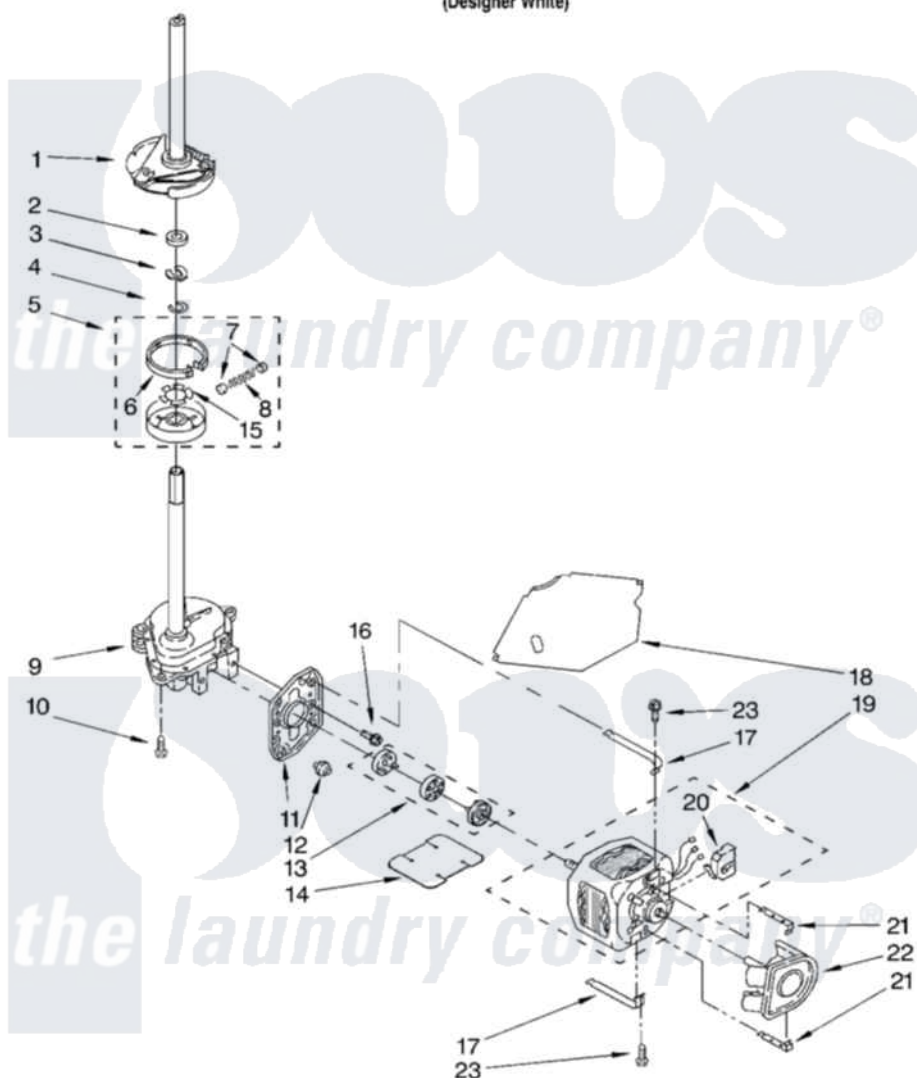

Whirlpool RAS8244LQ0 04 - BRAKE, CLUTCH, GEARCASE, MOTOR AND PUMP PARTS

BRAKE, CLUTCH, GEARCASE, MOTOR AND PUMP PARTS

For Model: RAS8244LQ0
(Designer White)

8179913

7

Whirlpool [Residential Whirlpool RAS8244LQ0 Washer Parts](#) Parts Diagram 04 - BRAKE, CLUTCH, GEARCASE, MOTOR AND PUMP PARTS
Click on the part number to view part

Item	Original Part Number	Replaced By	Status	Part Description
1	388952	285792		Basketdrive
2	63292			Washer, Spin Tube Thrust
3	62697	W10080230		Ring, Spin Tube Support
4	63283	285353		Ring
5	3951311	285785		Clutch
6	3951308	285790		Lining
7	62646			Cap, Clutch Spring
8	3946792			Spring And Damper Assembly
9	3360630	3360629		Gearcase
10	3357334	3400516		Screw Anti-Rattle
11	62611			Plate, Motor Mount To Gearcase
12	62691			Grommet, Motor
13	285753	285753A		Coupling
14	3946532			Shield, Motor

15	3355454		Clip, Main Drive
16	3400516		Screw Anti-Rattle
17	3349637	W10086010	Retainer, Motor
18	3362089		Shield, Tub To Motor
19	8528158	661600	Motor, Main Drive
20	3952056		Switch, Main Drive Motor
21	62700	8546127	Retainer, Pump
22	3363394		Pump
23	3387485	273556	Screw, 10-16 X 5/8