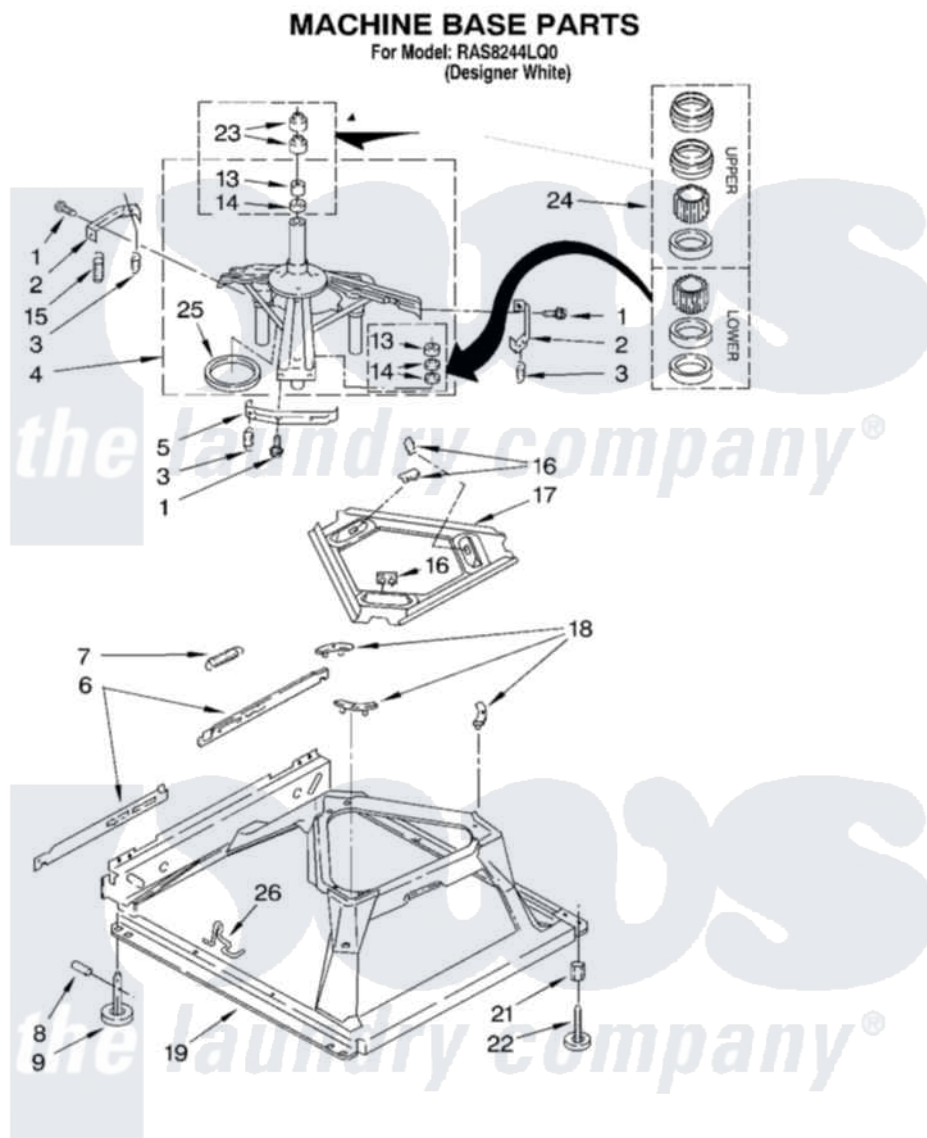

Whirlpool RAS8244LQ0 05 - MACHINE BASE PARTS

8

8179913

Whirlpool Residential Whirlpool RAS8244LQ0 Washer Parts Parts Diagram 05 - MACHINE BASE PARTS
 Click on the part number to view part

Item	Original Part Number	Replaced By	Status	Part Description
1	3400076			Screw, Bracket Mounting
2	64067			Bracket, Spring Outer
3	63907			Spring, Suspension
4	3362087	280184		Support
5	64065			Bracket, Spring Outer
6	63466			Link, Leveling Mechanism
7	62597	8316845		Spring
8	62837			Pin, Knurled
9	62596	285244		Feet-Leveling
13	3347047	8546455		Bearing, Centerpost
14	357409	359449		Seal, Agitator Shaft
15	388492	W10250667		Spring, Counterweight
16	62568	285219		Pad
17	3946509			Plate, Suspension
18	3363660	285744		Pad
19	3946512	285771		Base

21	3359452		Nut, Lock
22	389102	W10001130	Foot, Leveling
23	356934	8577376	Seal, Centerpost
24	285203		Centerpost Bearing Kit
25	63134		Ring, Sound Deadening
26	63806	W10145155	Retainer, Suspension Spring