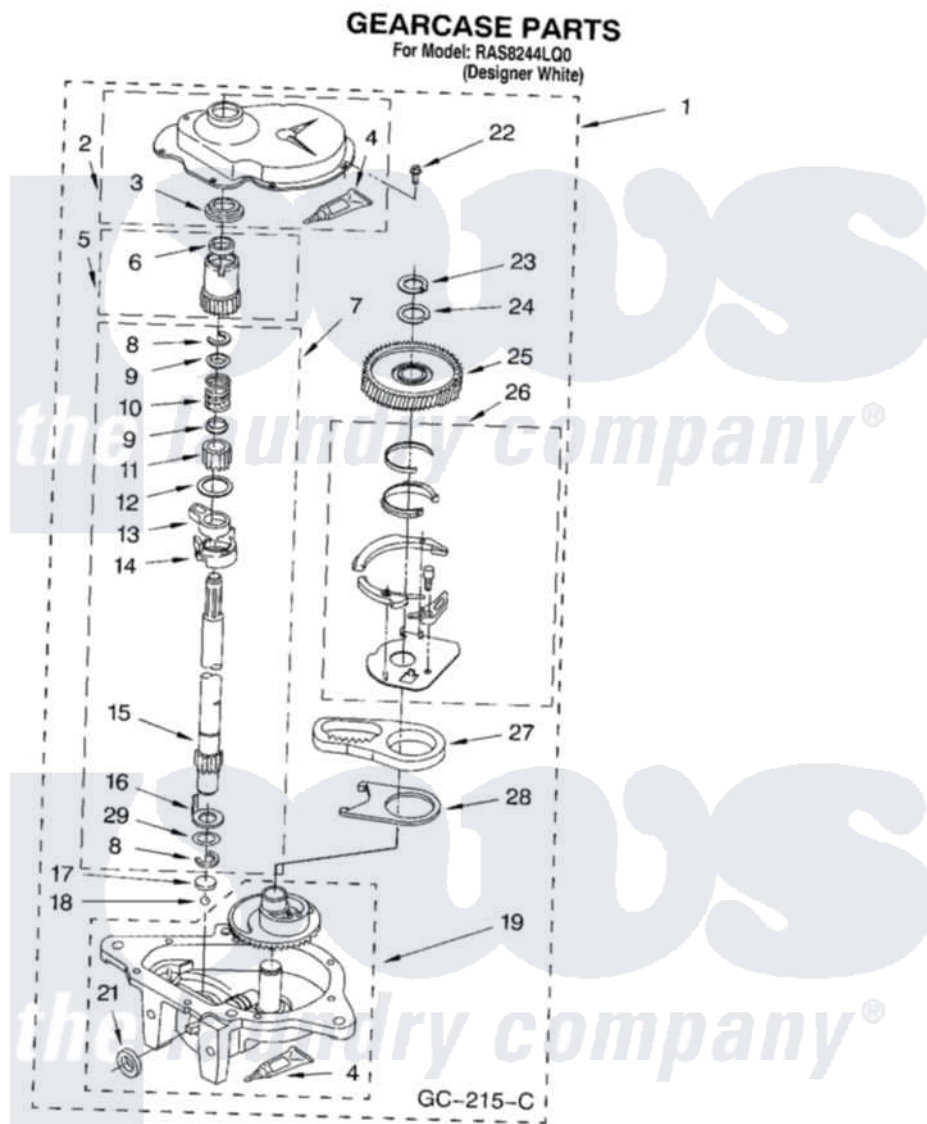

Whirlpool RAS8244LQ0 08 - GEARCASE PARTS

12

8179913

Whirlpool Residential Whirlpool RAS8244LQ0 Washer Parts Parts Diagram 08 - GEARCASE PARTS
 Click on the part number to view part

Item	Original Part Number	Replaced By	Status	Part Description
1	3360630	3360629		Gearcase
2	285202			Cover, Gearcase
3	3349985			Seal, Gearcase Cover
4	285195			Sealer Sealer, Gasket
5	63320	285362		Gear and Pinion
6	356427			Seal, Spin Pinion
7	389387			Shaft, Agitator
8	90369		Not Available	Ring, Retaining (2)
9	62677			Retainer, Spring
10	62676			Spring, Agitator
11	63273	285509		Shaft, Agitator
12	62619			Washer, Agitator Gear
13	62580	285206		Cam-Agitator
14	62581	285206		Cam-Agitator
15	285509			Shaft, Agitator
16	62618			Washer, Cam Thrust

17	16018	285205	Bearing
18	85529	285205	Bearing
19	389230	285515	Gearcase
21	285352		Seal Kit, Thrust Plug
22	3351614		Screw, Gearcase Cover Mounting
23	3362552	285765	Ring-Retr
24	285735	285766	Washer Kit, Thrust
25	62570	285362	Gear and Pinon
26	388253	999516	Shelf-Glas
27	3349296	8546456	Rack, Connecting
28	62621		Actuator, Shift
29	388815		Washer, Intermediate 1 3976263 Miscellaneous Parts Bag 2 3976300 Washer, Inlet Hose 3 3366913 Clamp, Hose