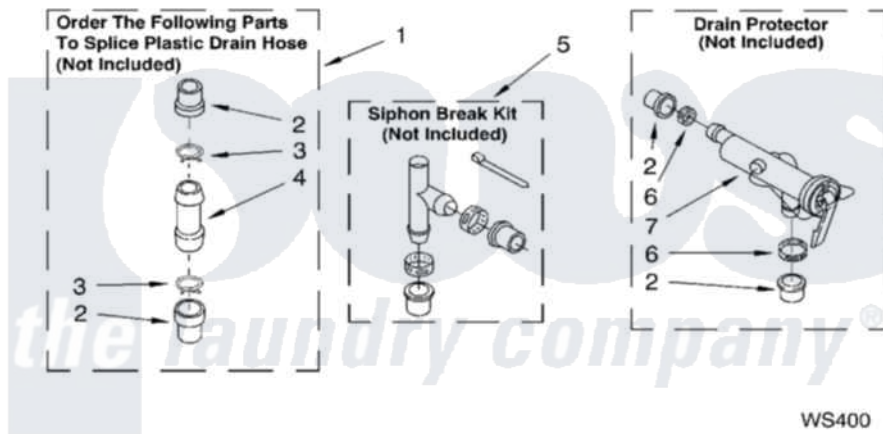

**WATER SYSTEM PARTS**

For Model: RAS8244LQ0  
(Designer White)

8179913

13

Whirlpool Residential Whirlpool RAS8244LQ0 Washer Parts Parts Diagram 09 - WATER SYSTEM PARTS  
Click on the part number to view part

Item	Original Part Number	Replaced By	Status	Part Description
1	<a href="#">285442</a>			Water System Parts
2	<a href="#">285321</a>			Water System Parts
3	370447	<a href="#">285655</a>		Clamp, Hose
4	<a href="#">16272</a>			Connector, Straight
5	<a href="#">285320</a>			Water System Parts
6	65349	<a href="#">285655</a>		Clamp, Hose
7	<a href="#">367031</a>			Water System Parts