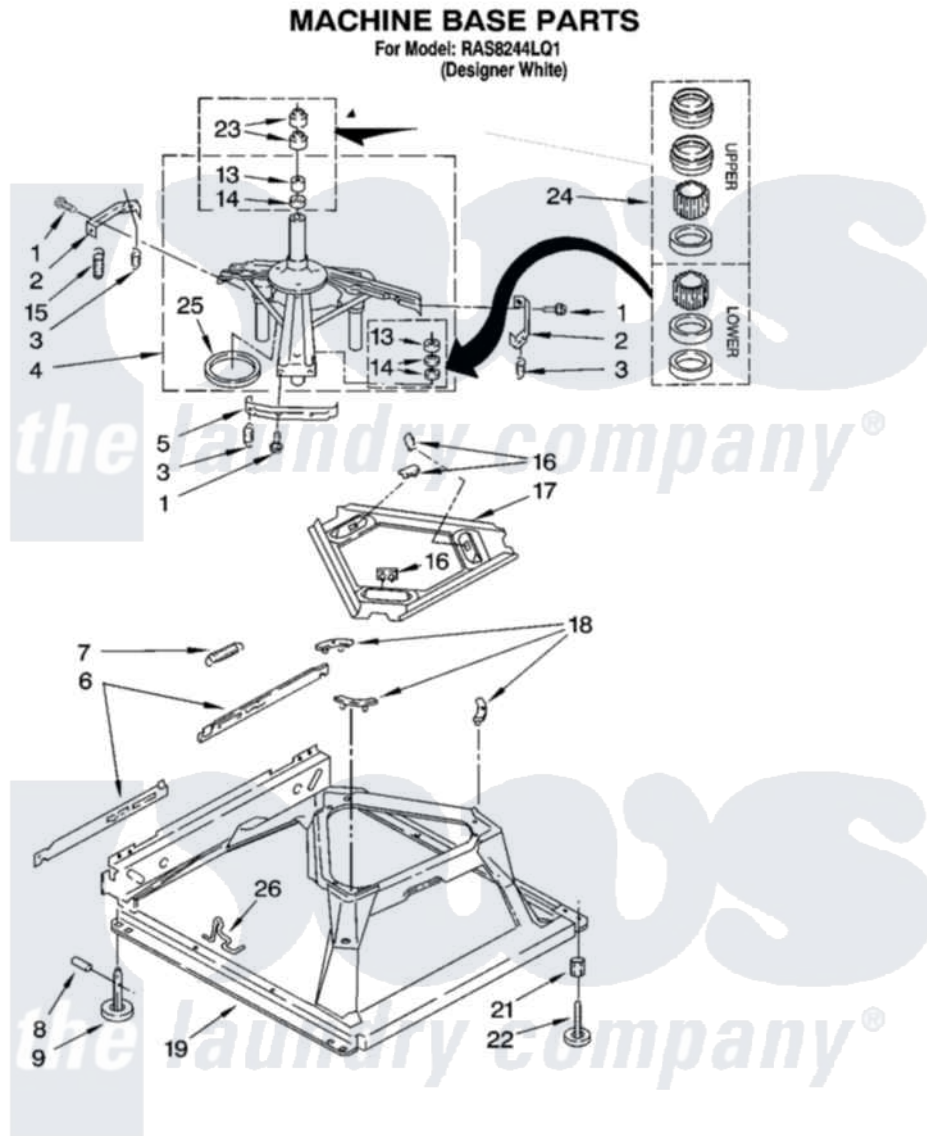

Whirlpool RAS8244LQ1 05 - MACHINE BASE PARTS

8

8180102

Whirlpool Residential Whirlpool RAS8244LQ1 Washer Parts Parts Diagram 05 - MACHINE BASE PARTS
 Click on the part number to view part

Item	Original Part Number	Replaced By	Status	Part Description
1	3400076			Screw, Bracket Mounting
2	64067			Bracket, Spring Outer
3	63907			Spring, Suspension
4	3362087	280184		Support
5	64065			Bracket, Spring Outer
6	63466			Link, Leveling Mechanism
7	62597	8316845		Spring
8	62837			Pin, Knurled
9	62596	285244		Feet-Leveling
13	3347047	8546455		Bearing, Centerpost
14	357409	359449		Seal, Agitator Shaft
15	388492	W10250667		Spring, Counterweight
16	62568	285219		Pad
17	3946509			Plate, Suspension
18	3363660	285744		Pad
19	3946512	285771		Base

21	3359452		Nut, Lock
22	389102	W10001130	Foot, Leveling
23	356934	8577376	Seal, Centerpost
24	285203		Centerpost Bearing Kit
25	63134		Ring, Sound Deadening
26	63806	W10145155	Retainer, Suspension Spring