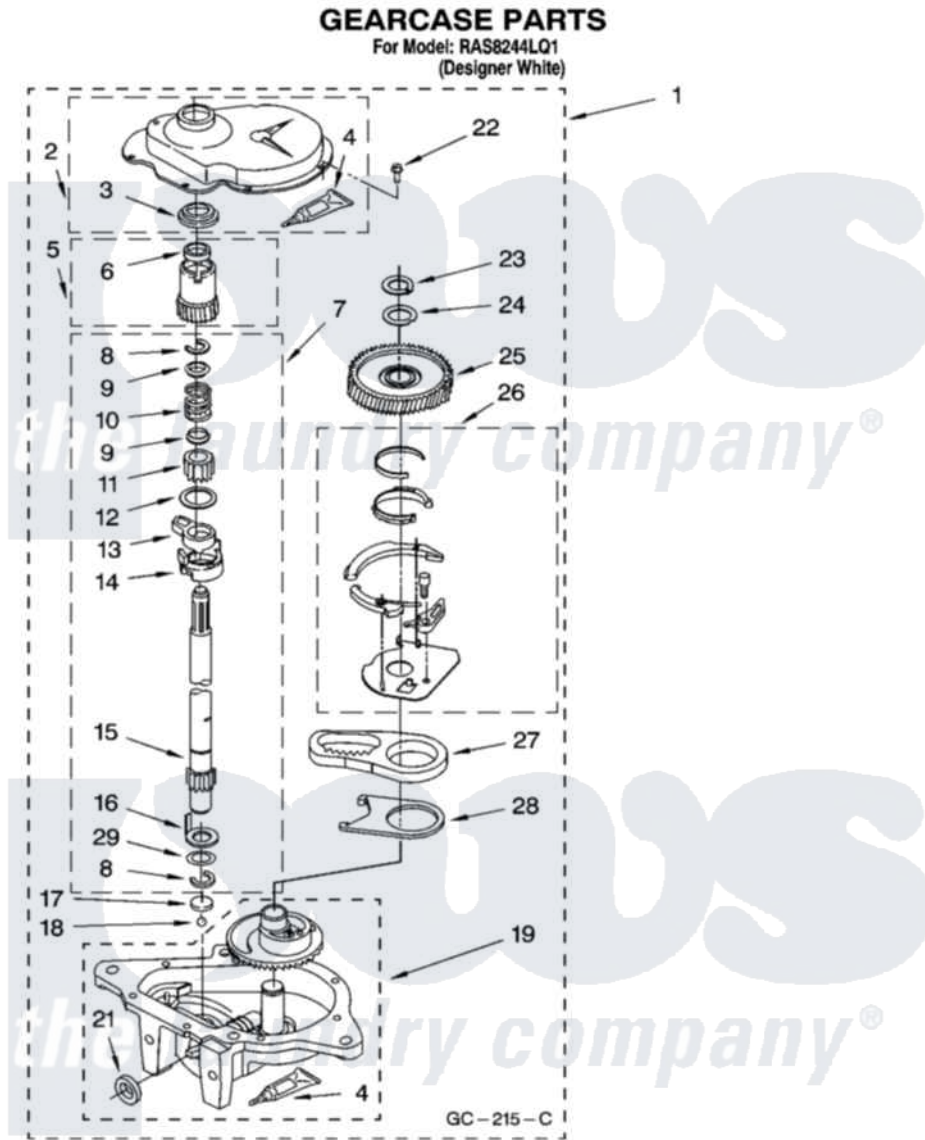

Whirlpool RAS8244LQ1 08 - GEARCASE PARTS

12

8180102

Whirlpool Residential Whirlpool RAS8244LQ1 Washer Parts Parts Diagram 08 - GEARCASE PARTS
Click on the part number to view part

Item	Original Part Number	Replaced By	Status	Part Description
1	3360630	3360629		Gearcase
2	285202			Cover, Gearcase
3	3349985			Seal, Gearcase Cover
4	285195			Sealer Sealer, Gasket
5	63320	285362		Gear and Pinion
6	356427			Seal, Spin Pinion
7	389387			Shaft, Agitator
8	90369		Not Available	Ring, Retaining (2)
9	62677			Retainer, Spring
10	62676			Spring, Agitator
11	63273	285509		Shaft, Agitator
12	62619			Washer, Agitator Gear
13	62580	285206		Cam-Agitator
14	62581	285206		Cam-Agitator
15	285509			Shaft, Agitator
16	62618			Washer, Cam Thrust

17	16018	285205	Bearing
18	85529	285205	Bearing
19	389230	285515	Gearcase
21	285352		Seal Kit, Thrust Plug
22	3351614		Screw, Gearcase Cover Mounting
23	3362552	285765	Ring-Retr
24	285735	285766	Washer Kit, Thrust
25	62570	285362	Gear and Pinon
26	388253	999516	Shelf-Glas
27	3349296	8546456	Rack, Connecting
28	62621		Actuator, Shift
29	388815		Washer, Intermediate 1 3976263 Miscellaneous Parts Bag 2 3976300 Washer, Inlet Hose 3 3366913 Clamp, Hose