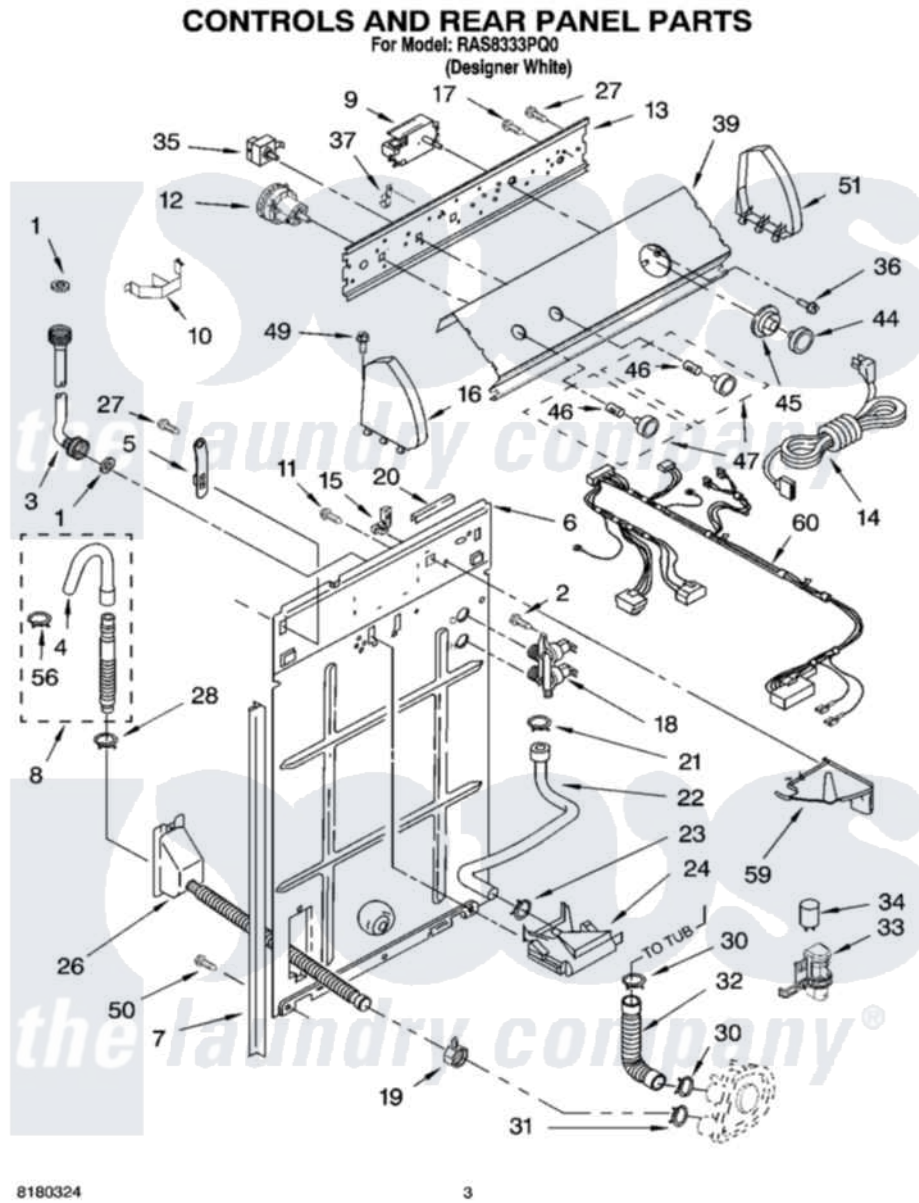

Whirlpool RAS8333PQ0 02 - CONTROLS AND REAR PANEL PARTS

Whirlpool Residential Whirlpool RAS8333PQ0 Washer Parts Parts Diagram 02 - CONTROLS AND REAR PANEL PARTS
Click on the part number to view part

Item	Original Part Number	Replaced By	Status	Part Description
1	3976300	16123		Washer Inlet-Hose Miscellaneous Parts Must be Ordered Separately.
2	9740848			Screw, Mixing Valve Mounting
3	3949374	89503		Hose-Inlet
"	3949375	89503		Hose-Inlet
4	3357027			Nozzle, Hose Drain
5	8318255	8568314		Strap, Console
6	3357978			Panel, Rear
7	62747			Pad, Rear Panel
8	3951609	285664		Hose
"	661577	285666		Hose
"	3357090	285702		Hose
9	8546685			Timer, Control
10	8055003			Clip, Harness And Pressure Switch
11	3351614			Screw, Gearcase Cover Mounting

12	3366848	W10339229	Switch-WL
13	3948608		Bracket, Control
14	661661	285800	Cord-Power
15	3952821	285777	Relief-Str
16	8274437	279960	Endcap
17	3400073		Screw, Ground
18	3952164	285805	Valve-Inlet
19	3976395		Restraint, Hose
20	303294	3367669	Protector, Edge
21	301958	596669	Clamp, Manifold
22	8541607	3357328	Hose, Vacuum Break
23	370450	596669	Clamp, Manifold
24	387606	3360977	Break-Vac
26	8317940	W10358149	Drain Hose Assembly
27	90767		Screw, 8A X 3/8 HeX Washer Head Tapping
28	3366912	356138	Clamp, Hose
30	3363366	616099	Clamp
31	8317496	285655	Clamp, Hose
32	3951449	285871	Hose
33	8318046		Clip, Capacitor
34	661606	8572717	Capacitor, Motor Start
35	661612	W10168256	Switch, Water Temperature
36	3400818		Screw, Timer Mounting
37	8317975		Restraint, Harness
39	3956969		Panel, Console
44	3956905		Knob, Timer
45	8557457	Not Available	Dial, Timer
46	8536939		Clip, Knob
47	8557459		Knob, Control
49	388326		Screw, 8-18 X 1.25
50	62863	3390631	Screw, 10-16 X 3/8
51	8274434	279960	Endcap
56	3366913	3357331	Clamp, Drain
59	8539874		Shield, Suds
60	3957014		Harness, Wiring