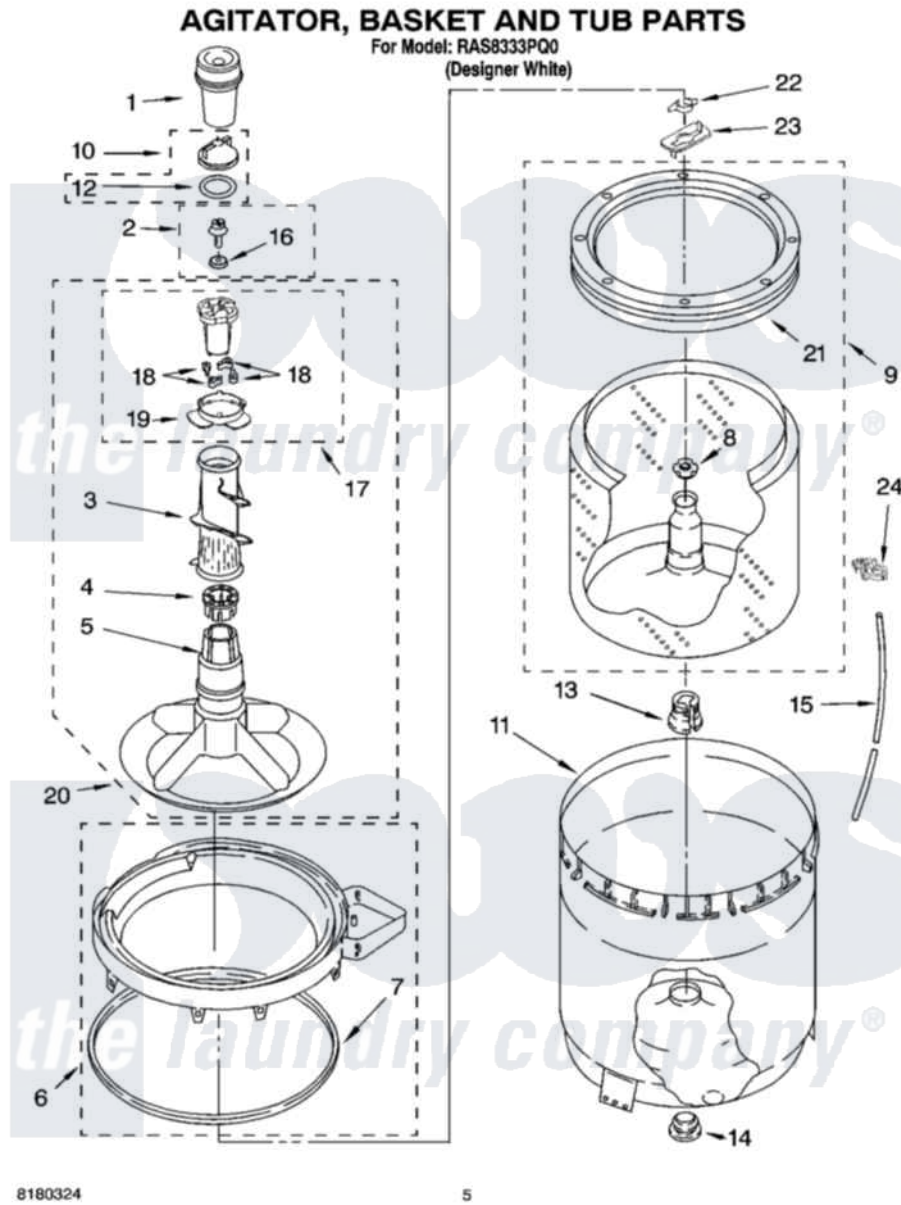

Whirlpool RAS8333PQ0 03 - AGITATOR, BASKET AND TUB PARTS

8180324

5

Whirlpool Residential Whirlpool RAS8333PQ0 Washer Parts Parts Diagram 03 - AGITATOR, BASKET AND TUB PARTS

[Click on the part number to view part](#)

Item	Original Part Number	Replaced By	Status	Part Description
1	63580			Dispenser, Fabric Softener
2	358237			Screw And Washer
3	3348752			Mover, Clothes
4	3350389	285587		Washer
5	3347288			Agitator
6	8528150	W10445870		Ring-Tub
7	3976308			Gasket, Tub Ring
8	21366			Nut, Spanner
9	8526017	W10389329		Clothes Container, Assembly
10	3354733	W10074580		Cap, Barrier
11	63849			Strain Relief, Power Cord
12	3348855	W10072840		Fabric Softener
13	389140			Tub Block, Basket Drive
14	383727			Gasket, Centerpodt
15	3347780	353244		Hose, Pressure Switch
16	3949550			Washer

17	3363663	285811	Cam-Agitator
18	3366877	80040	Dog-Agitator
19	3363661		Bearing, Driven Cam
20	3348117	285565	Agitator
21	8519788	387240	Ring, Balance
22	3354845		Clip, Agitator
23	3355921	8543666	Washer, Agitator
24	2219077		Clip, Pressure Switch Hose