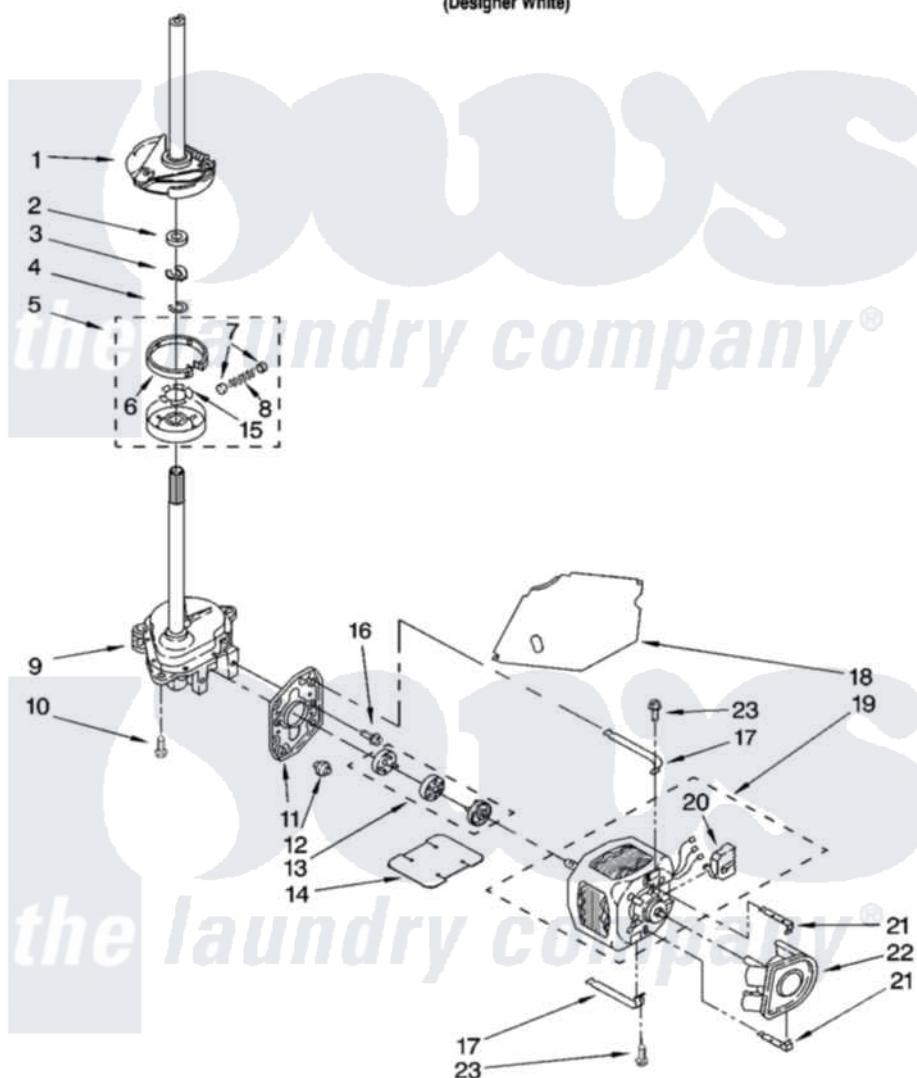

# Whirlpool RAS8333PQ0 04 - BRAKE, CLUTCH, GEARCASE, MOTOR AND PUMP PARTS

## BRAKE, CLUTCH, GEARCASE, MOTOR AND PUMP PARTS

For Model: RAS8333PQ0  
(Designer White)

8180324

7

Whirlpool [Residential Whirlpool RAS8333PQ0 Washer Parts](#) Parts Diagram 04 - BRAKE, CLUTCH, GEARCASE, MOTOR AND PUMP PARTS  
Click on the part number to view part

Item	Original Part Number	Replaced By	Status	Part Description
1	388952	<a href="#">285792</a>		Basketdrive
2	<a href="#">63292</a>			Washer, Spin Tube Thrust
3	62697	<a href="#">W10080230</a>		Ring, Spin Tube Support
4	63283	<a href="#">285353</a>		Ring
5	3951311	<a href="#">285785</a>		Clutch
6	3951308	<a href="#">285790</a>		Lining
7	<a href="#">62646</a>			Cap, Clutch Spring
8	<a href="#">3946792</a>			Spring And Damper Assembly
9	3360630	<a href="#">3360629</a>		Gearcase
10	3357334	<a href="#">3400516</a>		Screw Anti-Rattle
11	<a href="#">62611</a>			Plate, Motor Mount To Gearcase
12	<a href="#">62691</a>			Grommet, Motor
13	285753	<a href="#">285753A</a>		Coupling
14	<a href="#">3946532</a>			Shield, Motor

15	<a href="#">3355454</a>		Clip, Main Drive
16	<a href="#">3400516</a>		Screw Anti-Rattle
17	3349637	<a href="#">W10086010</a>	Retainer, Motor
18	<a href="#">3362089</a>		Shield, Tub To Motor
19	8528157	<a href="#">661600</a>	Motor, Main Drive
20	<a href="#">3952056</a>		Switch, Main Drive Motor
21	<a href="#">8546127</a>		Retainer, Pump
22	<a href="#">3363394</a>		Pump
23	3387485	<a href="#">273556</a>	Screw, 10-16 X 5/8