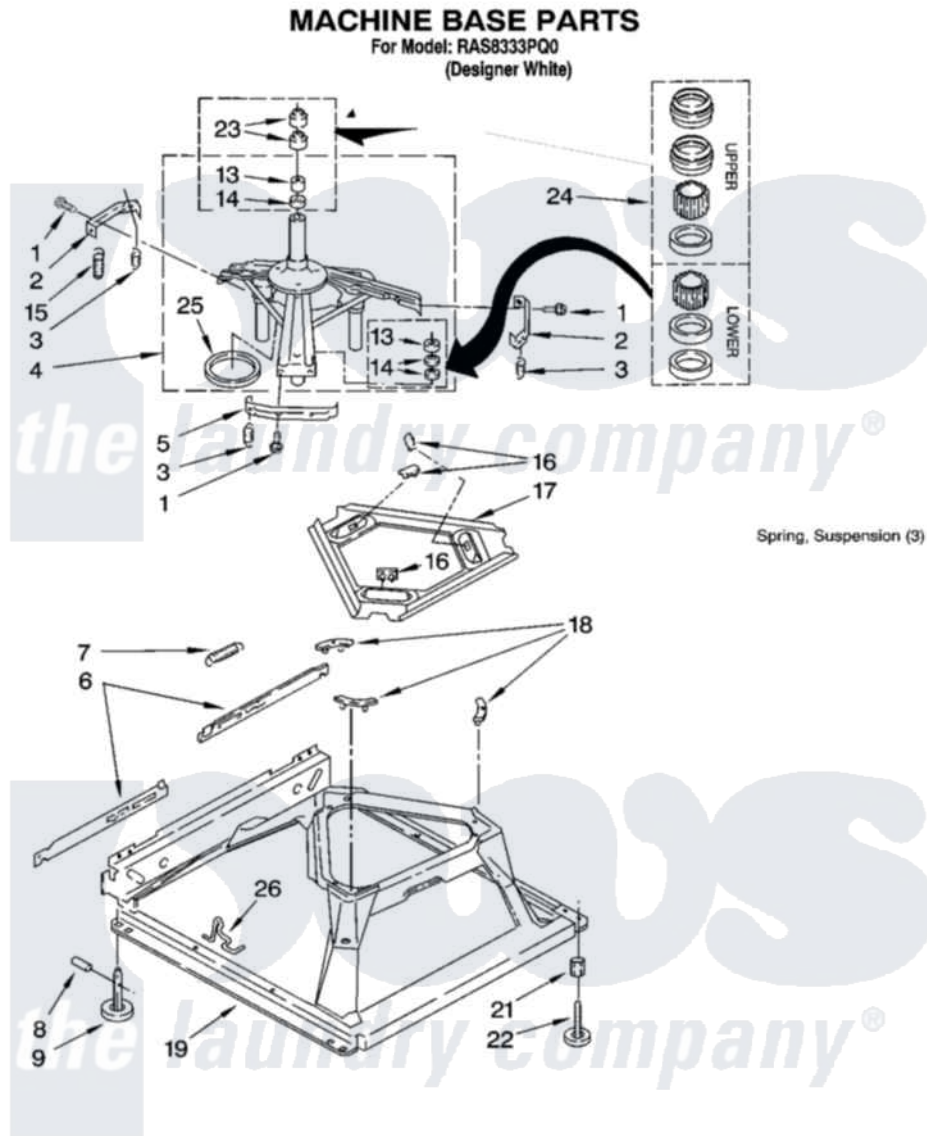

Whirlpool RAS8333PQ0 05 - MACHINE BASE PARTS

8

8180324

Whirlpool Residential Whirlpool RAS8333PQ0 Washer Parts Parts Diagram 05 - MACHINE BASE PARTS
[Click on the part number to view part](#)

Item	Original Part Number	Replaced By	Status	Part Description
1	3400076			Screw, Bracket Mounting
2	64067			Bracket, Spring Outer
3	63907			Spring, Suspension
4	3362087	280184		Support
5	64065			Bracket, Spring Outer
6	63466			Link, Leveling Mechanism
7	62597	8316845		Spring
8	62837			Pin, Knurled
9	62596	285244		Feet-Leveling
13	3347047	8546455		Bearing, Centerpost
14	357409	359449		Seal, Agitator Shaft
15	388492	W10250667		Spring, Counterweight
16	62568	285219		Pad
17	3946509			Plate, Suspension
18	3363660	285744		Pad
19	3946512	285771		Base

21	3359452		Nut, Lock
22	389102	W10001130	Foot, Leveling
23	356934	8577376	Seal, Centerpost
24	285203		Centerpost Bearing Kit
25	63134		Ring, Sound Deadening
26	63806	W10145155	Retainer, Suspension Spring