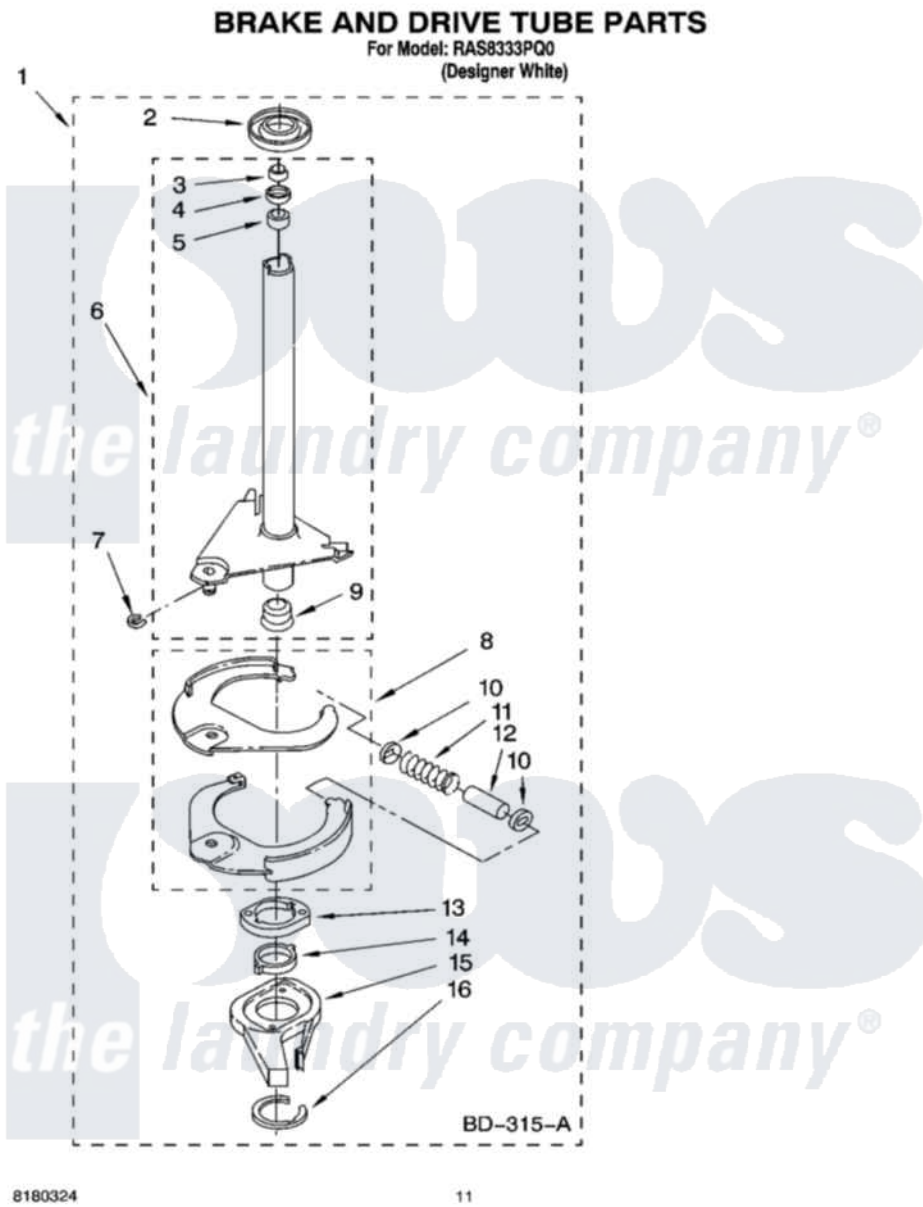

Whirlpool RAS8333PQ0 07 - BRAKE AND DRIVE TUBE PARTS

8180324

11

Whirlpool Residential Whirlpool RAS8333PQ0 Washer Parts Parts Diagram 07 - BRAKE AND DRIVE TUBE PARTS
Click on the part number to view part

Item	Original Part Number	Replaced By	Status	Part Description
1	388952	285792		Basketdrive
2	62658			Ring, Thrust
3	91939			Seal, Shaft
4	356427			Seal, Spin Pinion
5	356937			Spacer, Drive Tube
6	64027	64208		Tube-Spin
7	64035	W10083190		Ring, Retaining
8	64232	285438		Shoe-Brake
9	62703	8546462		"T" Bearing, Spin Tube
10	62648	285658		Sleeve
11	387806		Not Available	Spring, Brake
12	62909	285658		Sleeve
13	63023	8546461		Cam, Brake Release
14	63022			Sleeve, Cam
15	64194	285790		Lining
16	90368	W10083200		Ring, Retaining