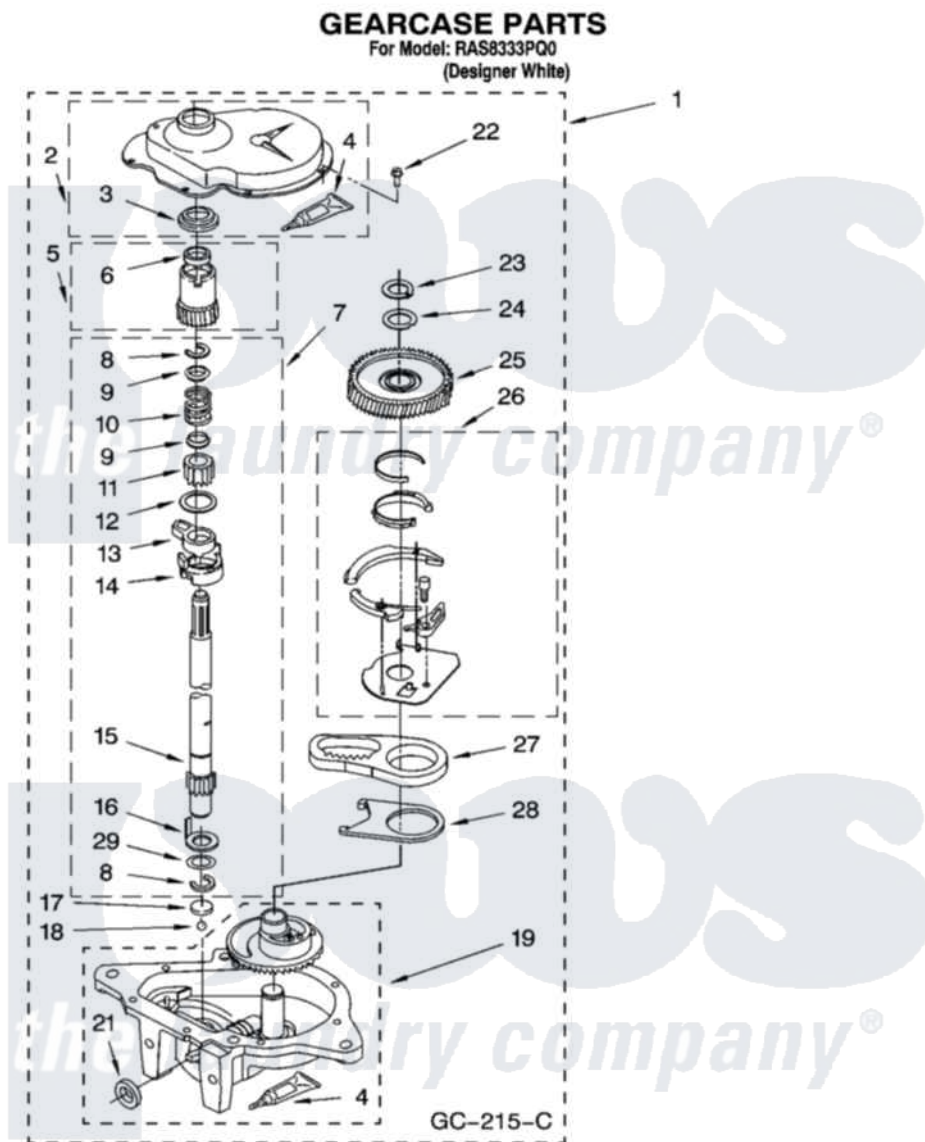

Whirlpool RAS8333PQ0 08 - GEARCASE PARTS

12

8180324

Whirlpool [Residential Whirlpool RAS8333PQ0 Washer Parts](#) Parts Diagram 08 - GEARCASE PARTS
Click on the part number to view part

Item	Original Part Number	Replaced By	Status	Part Description
1	3360630	3360629		Gearcase
2	285202			Cover, Gearcase
3	3349985			Seal, Gearcase Cover
4	285195			Sealer Sealer, Gasket
5	63320	285362		Gear and Pinion
6	356427			Seal, Spin Pinion
7	389387			Shaft, Agitator
8	90369		Not Available	Ring, Retaining (2)
9	62677			Retainer, Spring
10	62676			Spring, Agitator
11	63273	285509		Shaft, Agitator
12	62619			Washer, Agitator Gear
13	62580	285206		Cam-Agitator
14	62581	285206		Cam-Agitator
15	285509			Shaft, Agitator
16	62618			Washer, Cam Thrust

17	16018	285205	Bearing
18	85529	285205	Bearing
19	389230	285515	Gearcase
21	285352		Seal Kit, Thrust Plug
22	3351614		Screw, Gearcase Cover Mounting
23	3362552	285765	Ring-Retr
24	285735	285766	Washer Kit, Thrust
25	62570	285362	Gear and Pinon
26	388253	999516	Shelf-Glas
27	3349296	8546456	Rack, Connecting
28	62621		Actuator, Shift
29	388815		Washer, Intermediate 1 3976263 Miscellaneous Parts Bag 2 3976300 Washer, Inlet Hose 3 3366913 Clamp, Hose