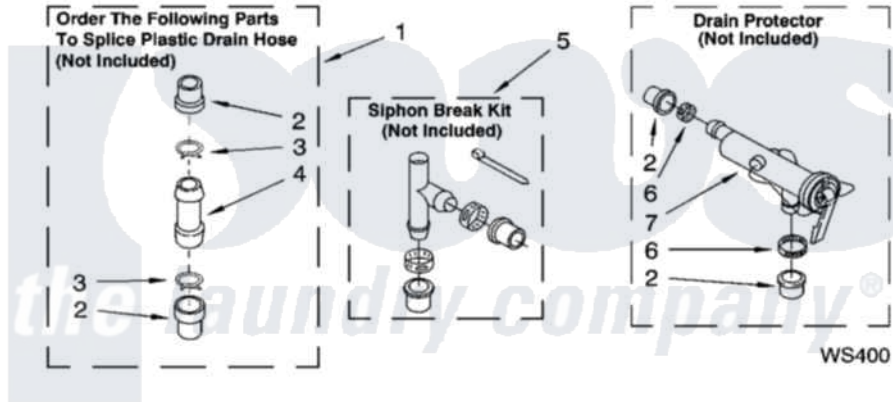

WATER SYSTEM PARTS

For Model: RAS8333PQ0
(Designer White)

8180324

13

Whirlpool [Residential Whirlpool RAS8333PQ0 Washer Parts](#) Parts Diagram 09 - WATER SYSTEM PARTS
Click on the part number to view part

Item	Original Part Number	Replaced By	Status	Part Description
1	285442			Water System Parts
2	285321			Water System Parts
3	370447	285655		Clamp, Hose
4	16272			Connector, Straight
5	285320			Water System Parts
6	65349	285655		Clamp, Hose
7	367031			Water System Parts